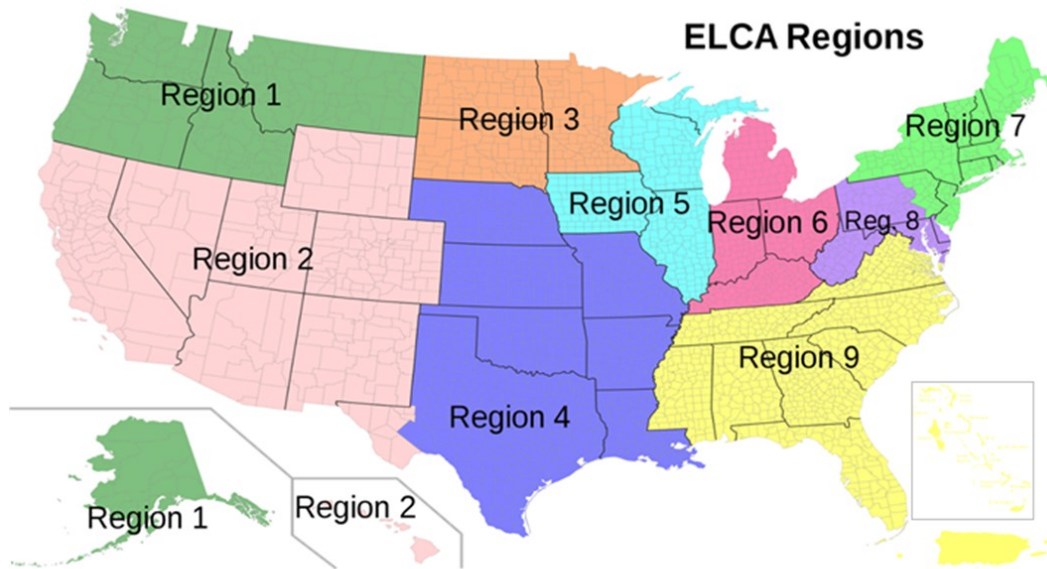

Region 4				
Synod	W/Sacrament (FT)	W/Sacrament (PT)	W/Service (FT)	W/Service (PT)
4A - Nebraska Synod	15	0	6	0
4B - Central States Synod	17	0	10	0
4C - Arkansas-Oklahoma Synod	2	0	0	0
4D - Northern Texas Northern Louisiana Synod	0	0	0	0
4E - SW Texas Synod	1	1	15	0
4F - Texas-Louisiana Gulf Coast Synod	2	0	0	0

Region 5				
Synod	W/Sacrament (FT)	W/Sacrament (PT)	W/Service (FT)	W/Service (PT)
5A - Metro Chicago Synod	4	6	0	0
5B - Northern IL Synod	5	7	0	0
5C - Central/Southern IL Synod	11	1	0	0
5D - SE Iowa Synod	5	3	0	0
5E - Western Iowa Synod	6	0	0	0
5F - NE Iowa Synod	7	6	0	0
5G - Northern Great Lakes Synod	7	1	0	0
5H - NW Wisconsin Synod	3	0	0	0
5I - East-Central Wisconsin Synod	1	2	0	0
5J - Greater Milwaukee Synod	4	4	0	0
5K - South-Central Wisconsin Synod	6	1	0	0
5L - La Crosse Area Synod	3	2	2	2

Region 6				
Synod	W/Sacrament (FT)	W/Sacrament (PT)	W/Service (FT)	W/Service (PT)
6A - SE Michigan Synod	0	0	0	0
6B - North/West Lower Michigan Synod	1	0	0	0
6C - Indiana/Kentucky Synod	4	0	0	0
6D - NW Ohio Synod	9	0	0	0
6E - NE Ohio Synod	8	0	0	0
6F - Southern Ohio Synod	0	0	0	0