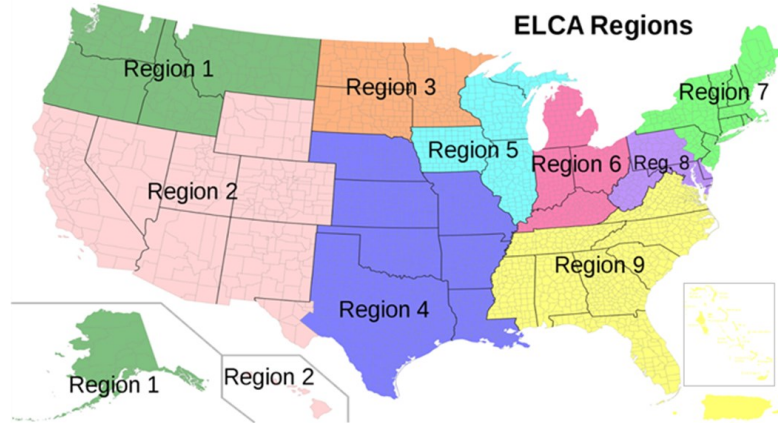

SEPTEMBER 2021 FIRST CALL VACANCIES

Each year in February and September, synods from across the ELCA gather and report information on vacancies at ministry sites in their synod that would be appropriate for first call deacons or pastors. These vacancies may be open at the time of reporting, or are anticipated to open in the very near future after reporting. While the numbers on this report are from September 2021 and some vacancies may have been filled and others may have opened since the report was created, we hope this resource gives you a sense of where there is a need for Rostered Ministers.

Region 1				
Synod	W/Sacrament (FT)	W/Sacrament (PT)	W/Service (FT)	W/Service (PT)
1A - Alaska Synod	1	2	0	0
1B - NW Washington Synod	3	1	0	0
1C - SW Washington Synod	2	3	0	0
1D - NW Intermountain Synod	5	0	0	0
1E - Oregon Synod	0	0	0	0
1F - Montana Synod	10	4	0	0

Region 9				
Synod	W/Sacrament (FT)	W/Sacrament (PT)	W/Service (FT)	W/Service (PT)
9A - Virginia Synod	7	1	2	0
9B - NC Synod	8	2	2	0
9C - SC Synod	6	2	4	0
9D - Southeastern Synod	3	1	2	1
9E - Florida-Bahamas Synod	3	0	1	0
9F - Caribbean Synod	0	0	0	3