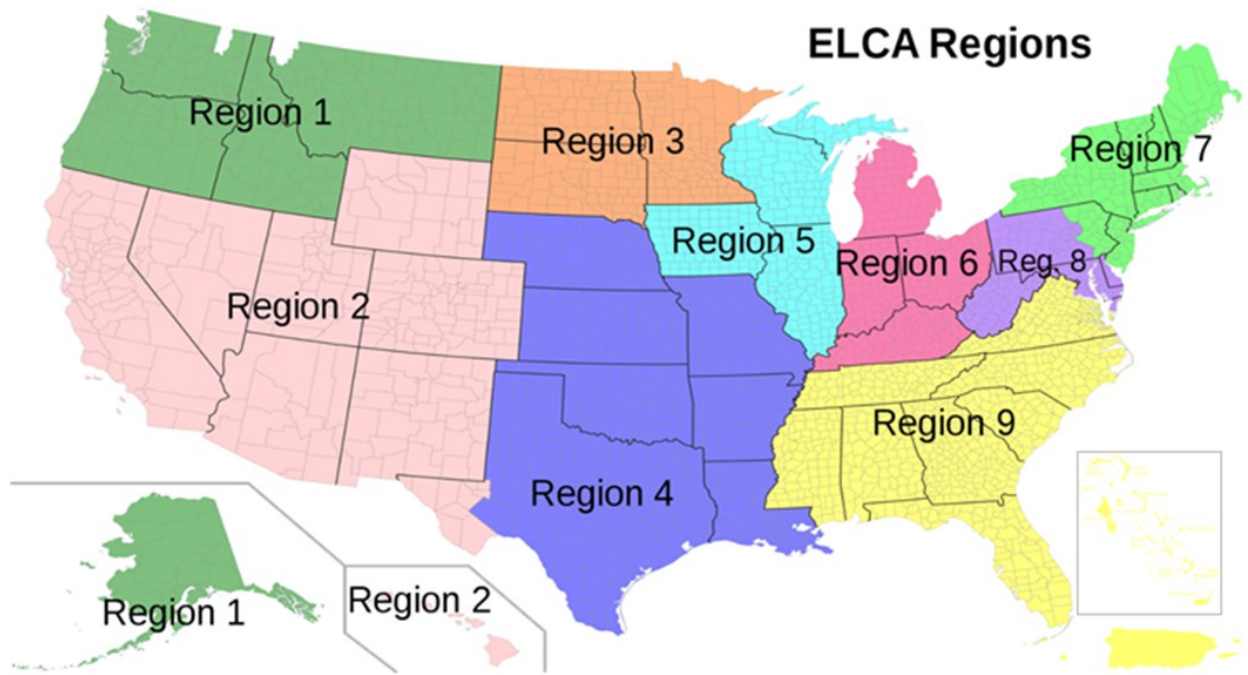

Region 7				
Synod	W/Sacrament (FT)	W/Sacrament (PT)	W/Service (FT)	W/Service (PT)
7A - NJ Synod	0	8	0	0
7B - New England Synod	2	8	0	0
7C - Metro NY Synod	Did Not Report			
7D - Upstate NY Synod	Did Not Report			
7E - NE PA Synod	1	0	0	0
7F - SE PA Synod	Did Not Report			
7G - Slovak Zion Synod	Did Not Report			

Region 8				
Synod	W/Sacrament (FT)	W/Sacrament (PT)	W/Service (FT)	W/Service (PT)
8A - NW PA Synod	2	0	0	0
8B - SW PA Synod	1	2	0	0
8C - Allegheny Synod	1	2	0	0
8D - Lower Susquehanna Synod	2	0	0	0
8E - Upper Susquehanna Synod	6	2	0	0
8F - Delaware-Maryland Synod	4	3	0	0
8G - Metro Washington DC Synod	0	0	0	0
8H - W Virginia/W Maryland Synod	2	2	0	0

Region 9				
Synod	W/Sacrament (FT)	W/Sacrament (PT)	W/Service (FT)	W/Service (PT)
9A - Virginia Synod	7	1	2	0
9B - NC Synod	8	2	2	0
9C - SC Synod	6	2	4	0
9D - Southeastern Synod	3	1	2	1
9E - Florida-Bahamas Synod	3	0	1	0
9F - Caribbean Synod	0	0	0	3