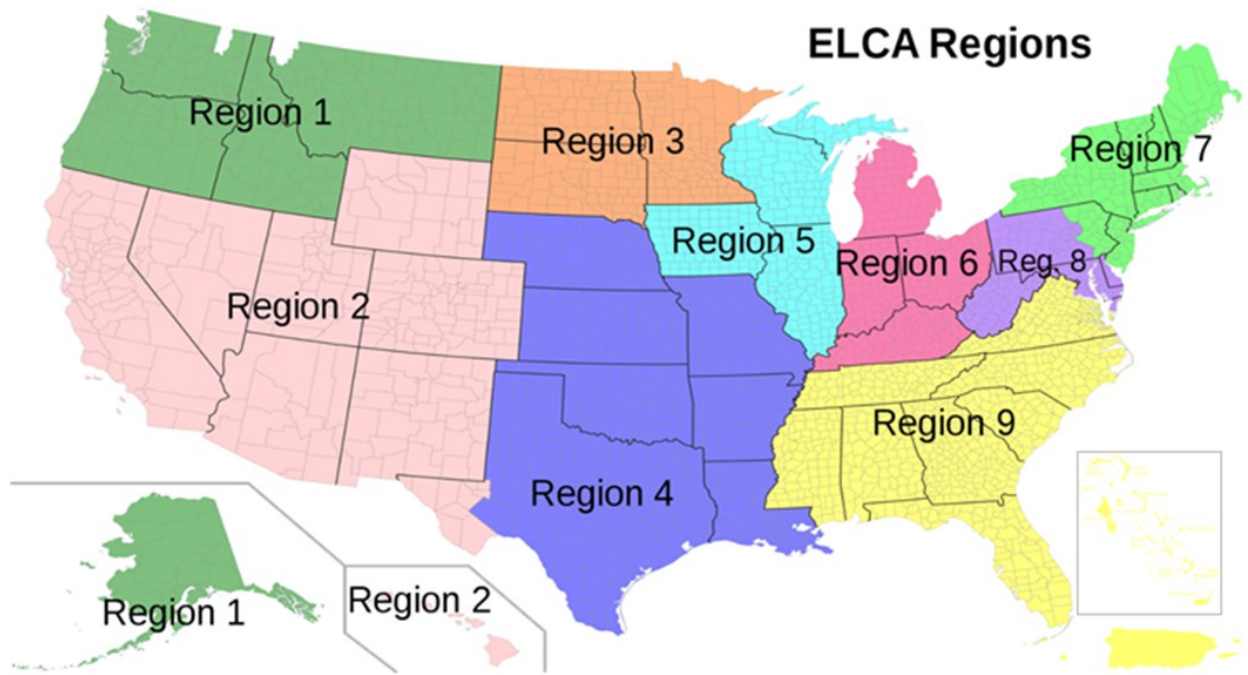

Region 7				
Synod	W/Sacrament (FT)	W/Sacrament (PT)	W/Service (FT)	W/Service (PT)
7A - NJ Synod	6	13	0	0
7B - New England Synod	4	17	0	0
7C - Metro NY Synod	Not Reported			
7D - Upstate NY Synod	0	0	0	0
7E - NE PA Synod	Not Reported			
7F - SE PA Synod	4	1	0	0
7G - Slovak Zion Synod	0	0	0	0

Region 8				
Synod	W/Sacrament (FT)	W/Sacrament (PT)	W/Service (FT)	W/Service (PT)
8A - NW PA Synod	3	0	0	0
8B - SW PA Synod	3	0	0	0
8C - Allegheny Synod	4	0	0	0
8D - Lower Susquehanna Synod	3	0	1	0
8E - Upper Susquehanna Synod	4	0	0	0
8F - Delaware-Maryland Synod	3	0	0	0
8G - Metro Washington DC Synod	Not Reported			
8H - W Virginia/W Maryland Synod	1	0	0	0

Region 9				
Synod	W/Sacrament (FT)	W/Sacrament (PT)	W/Service (FT)	W/Service (PT)
9A - Virginia Synod	0	0	0	0
9B - NC Synod	9	1	0	0
9C - SC Synod	8	1	2	0
9D - Southeastern Synod	2	2	0	0
9E - Florida-Bahamas Synod	1	3	0	0
9F - Caribbean Synod	1	9	0	0