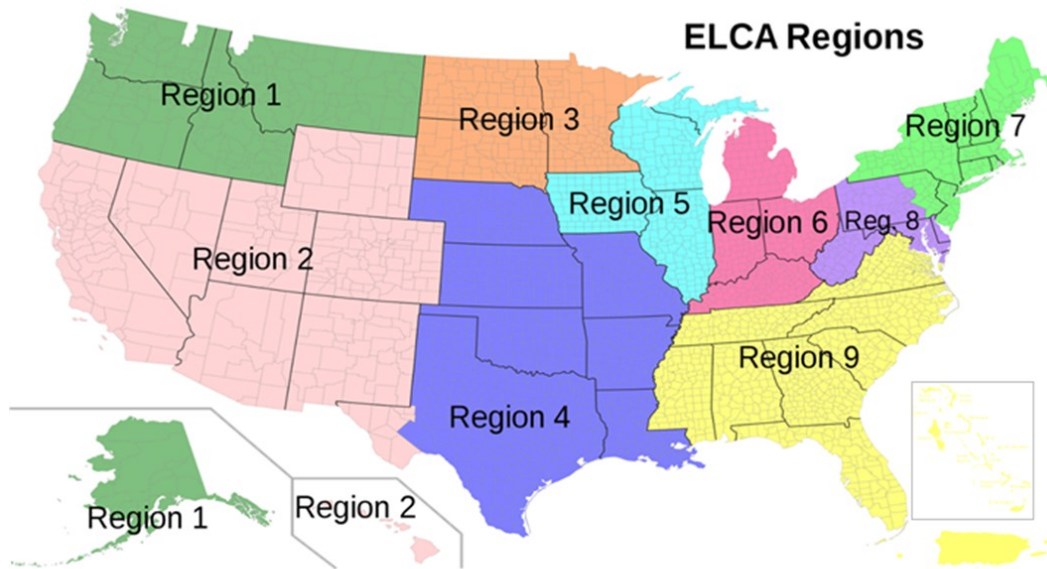

Region 4				
Synod	W/Sacrament (FT)	W/Sacrament (PT)	W/Service (FT)	W/Service (PT)
4A - Nebraska Synod	9	6	0	0
4B - Central States Synod	4	0	0	0
4C - Arkansas-Oklahoma Synod	1	0	0	0
4D - Northern Texas Northern Louisiana Synod	4	3	0	0
4E - SW Texas Synod	1	1	0	0
4F - Texas-Louisiana Gulf Coast Synod	2	0	0	0

Region 5				
Synod	W/Sacrament (FT)	W/Sacrament (PT)	W/Service (FT)	W/Service (PT)
5A - Metro Chicago Synod	6	6	0	0
5B - Northern IL Synod	9	8	0	0
5C - Central/Southern IL Synod	11	0	0	0
5D - SE Iowa Synod	8	5	0	0
5E - Western Iowa Synod	8	1	0	0
5F - NE Iowa Synod	6	11	1	0
5G - Northern Great Lakes Synod	7	1	0	0
5H - NW Wisconsin Synod	3	1	0	0
5I - East-Central Wisconsin Synod	4	3	0	0
5J - Greater Milwaukee Synod	7	4	0	0
5K - South-Central Wisconsin Synod	3	0	0	0
5L - La Crosse Area Synod	0	1	0	0

Region 6				
Synod	W/Sacrament (FT)	W/Sacrament (PT)	W/Service (FT)	W/Service (PT)
6A - SE Michigan Synod	3	0	0	0
6B - North/West Lower Michigan Synod	0	2	0	0
6C - Indiana/Kentucky Synod	8	0	0	0
6D - NW Ohio Synod	4	0	0	0
6E - NE Ohio Synod	8	0	0	0
6F - Southern Ohio Synod	0	0	0	0