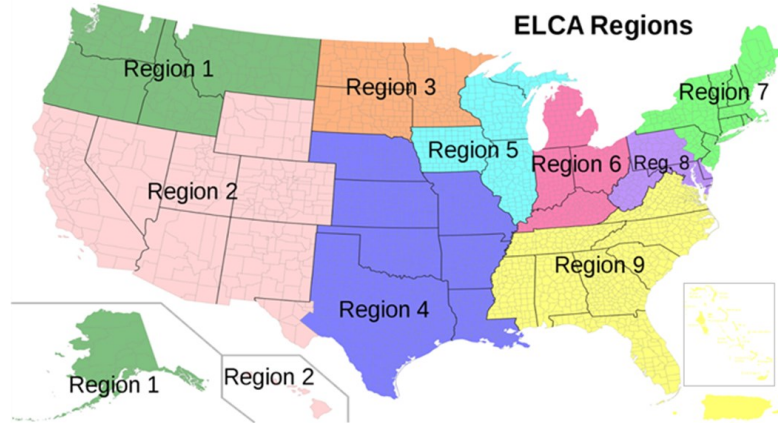

FEBRUARY 2021 FIRST CALL VACANCIES

Each year in February and September, synods from across the ELCA gather and report information on vacancies at ministry sites in their synods that would be appropriate for first call deacons or pastors. These vacancies may be open at the time of reporting, or are anticipated to open in the very near future after reporting. While the numbers on this report are from February 2021 and some vacancies may have been filled and others may have opened since the report was created, we hope this resource gives you a sense of where there is a need for rostered ministers.

Region 1				
Synod	W/Sacrament (FT)	W/Sacrament (PT)	W/Service (FT)	W/Service (PT)
1A - Alaska Synod	1	0	0	0
1B - NW Washington Synod	1	0	0	1
1C - SW Washington Synod	1	1	0	0
1D - NW Intermountain Synod	0	3	0	1
1E - Oregon Synod	1	3	0	0
1F - Montana Synod	6	6	0	0

Region 9				
Synod	W/Sacrament (FT)	W/Sacrament (PT)	W/Service (FT)	W/Service (PT)
9A - Virginia Synod	0	0	0	0
9B - NC Synod	9	1	0	0
9C - SC Synod	8	1	2	0
9D - Southeastern Synod	2	2	0	0
9E - Florida-Bahamas Synod	1	3	0	0
9F - Caribbean Synod	1	9	0	0