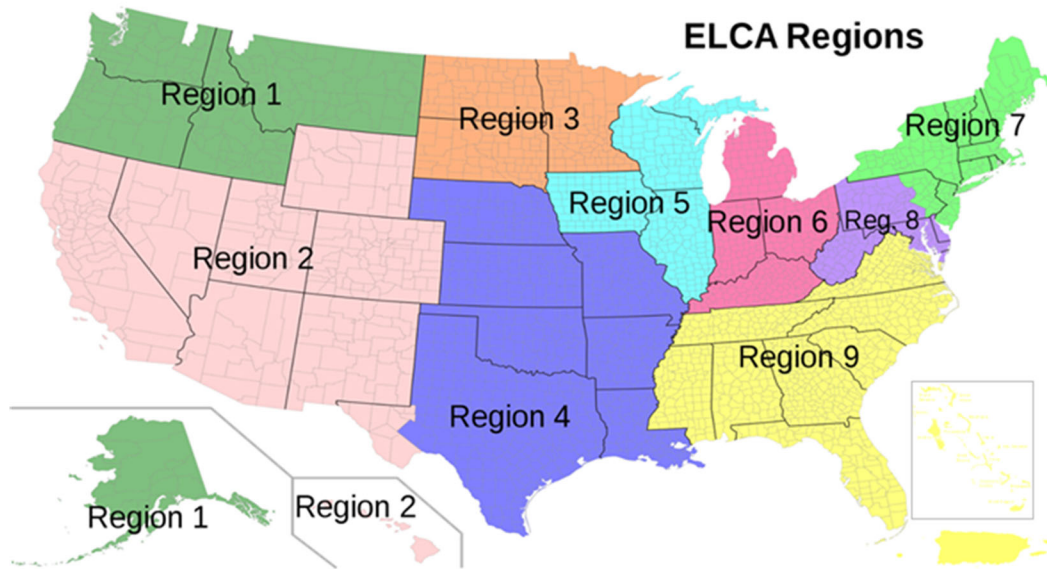

Region 4				
Synod	W/Sacrament (FT)	W/Sacrament (PT)	W/Service (FT)	W/Service (PT)
4A - Nebraska Synod	11	3	3	0
4B - Central States Synod	7	7	0	0
4C - Arkansas-Oklahoma Synod	4	2	1	0
4D - Northern Texas Northern Louisiana Synod	7	0	1	0
4E - SW Texas Synod	4	3	1	0
4F - Texas-Louisiana Gulf Coast Synod	Did not Report			

Region 5				
Synod	W/Sacrament (FT)	W/Sacrament (PT)	W/Service (FT)	W/Service (PT)
5A - Metro Chicago Synod	1	4	0	1
5B - Northern IL Synod	4	5	0	1
5C - Central/Southern IL Synod	13	3	1	0
5D - SE Iowa Synod	9	1	0	0
5E - Western Iowa Synod	7	5	0	0
5F - NE Iowa Synod	12	11	1	0
5G - Northern Great Lakes Synod	9	2	0	0
5H - NW Wisconsin Synod	10	5	0	0
5I - East-Central Wisconsin Synod	5	2	0	0
5J - Greater Milwaukee Synod	3	2	0	0
5K - South-Central Wisconsin Synod	2	2	0	0
5L - La Crosse Area Synod	3	3	0	0

Region 6				
Synod	W/Sacrament (FT)	W/Sacrament (PT)	W/Service (FT)	W/Service (PT)
6A - SE Michigan Synod	1	0	0	0
6B - North/West Lower Michigan Synod	3	0	1	0
6C - Indiana/Kentucky Synod	8	4	1	0
6D - NW Ohio Synod	3	2	0	0
6E - NE Ohio Synod	8	7	1	0
6F - Southern Ohio Synod	7	3	0	0