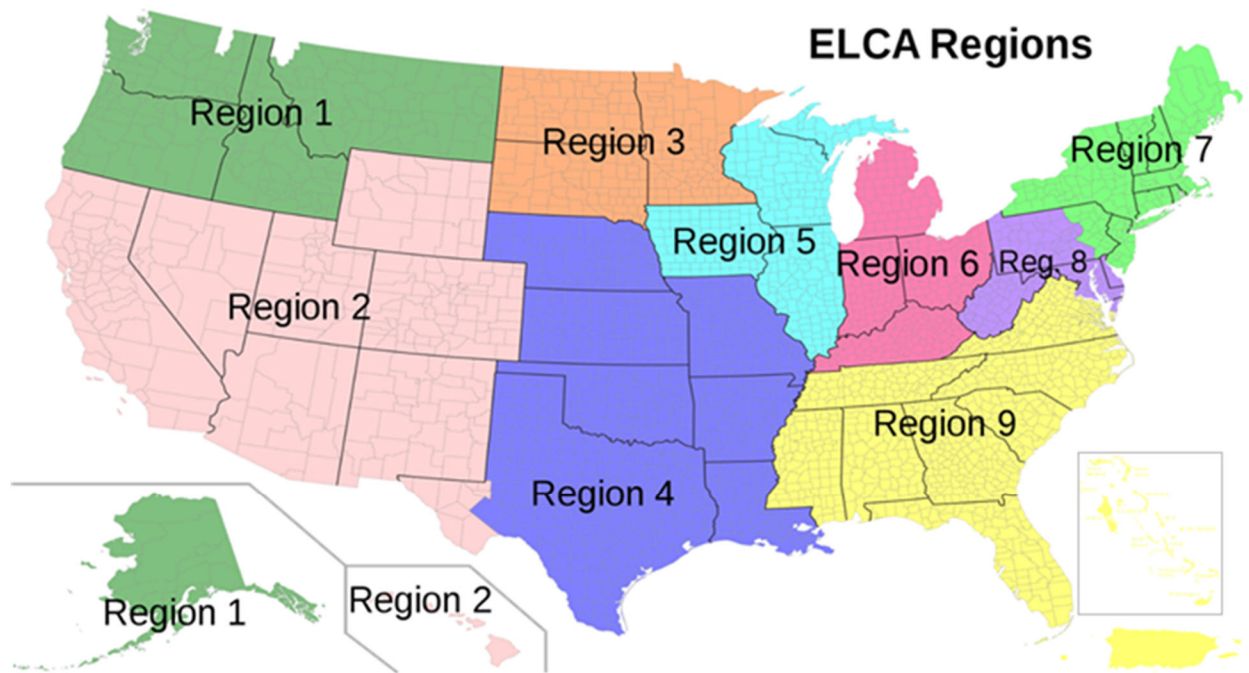

Region 7				
Synod	W/Sacrament (FT)	W/Sacrament (PT)	W/Service (FT)	W/Service (PT)
7A - NJ Synod	3	7	0	0
7B - New England Synod	3	5	0	0
7C - Metro NY Synod	Did not Report			
7D - Upstate NY Synod	1	5	0	0
7E - NE PA Synod	5	3	0	0
7F - SE PA Synod	3	7	1	0
7G - Slovak Zion Synod	0	1	0	0

Region 8				
Synod	W/Sacrament (FT)	W/Sacrament (PT)	W/Service (FT)	W/Service (PT)
8A - NW PA Synod	4	5	0	0
8B - SW PA Synod	2	1	0	0
8C - Allegheny Synod	Did not Report			
8D - Lower Susquehanna Synod	6	4	1	0
8E - Upper Susquehanna Synod	6	4	0	0
8F - Delaware-Maryland Synod	4	6	1	1
8G - Metro Washington DC Synod	4	1	0	1
8H - W Virginia/W Maryland Synod	Did not Report			

Region 9				
Synod	W/Sacrament (FT)	W/Sacrament (PT)	W/Service (FT)	W/Service (PT)
9A - Virginia Synod	6	4	0	0
9B - NC Synod	16	8	3	0
9C - SC Synod	6	1	1	0
9D - Southeastern Synod	2	2	0	0
9E - Florida-Bahamas Synod	5	1	2	0
9F - Caribbean Synod	4	9	0	0