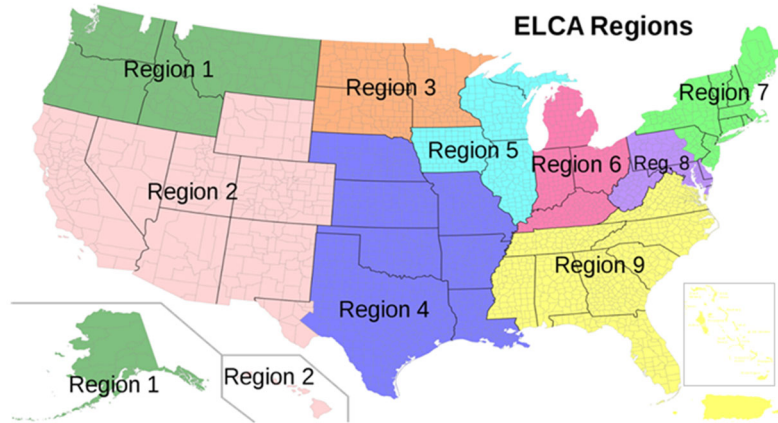

## FEBRUARY 2024 FIRST CALL VACANCIES

Each year in February and September, synods from across the ELCA gather and report information on vacancies at ministry sites in their synod that would be appropriate for first call deacons or pastors. These vacancies may be open at the time of reporting, or are anticipated to open in the very near future after reporting. While the numbers on this report are from February 2024 and some vacancies may have been filled and others may have opened since the report was created, we hope this resource gives you a sense of where there is a need for Rostered Ministers.

Region 1				
Synod	W/Sacrament (FT)	W/Sacrament (PT)	W/Service (FT)	W/Service (PT)
1A - Alaska Synod	4	4	0	1
1B - NW Washington Synod	3	1	0	0
1C - SW Washington Synod	1	1	0	0
1D - NW Intermountain Synod	8	5	0	0
1E - Oregon Synod	5	4	1	0
1F - Montana Synod	7	5	0	0