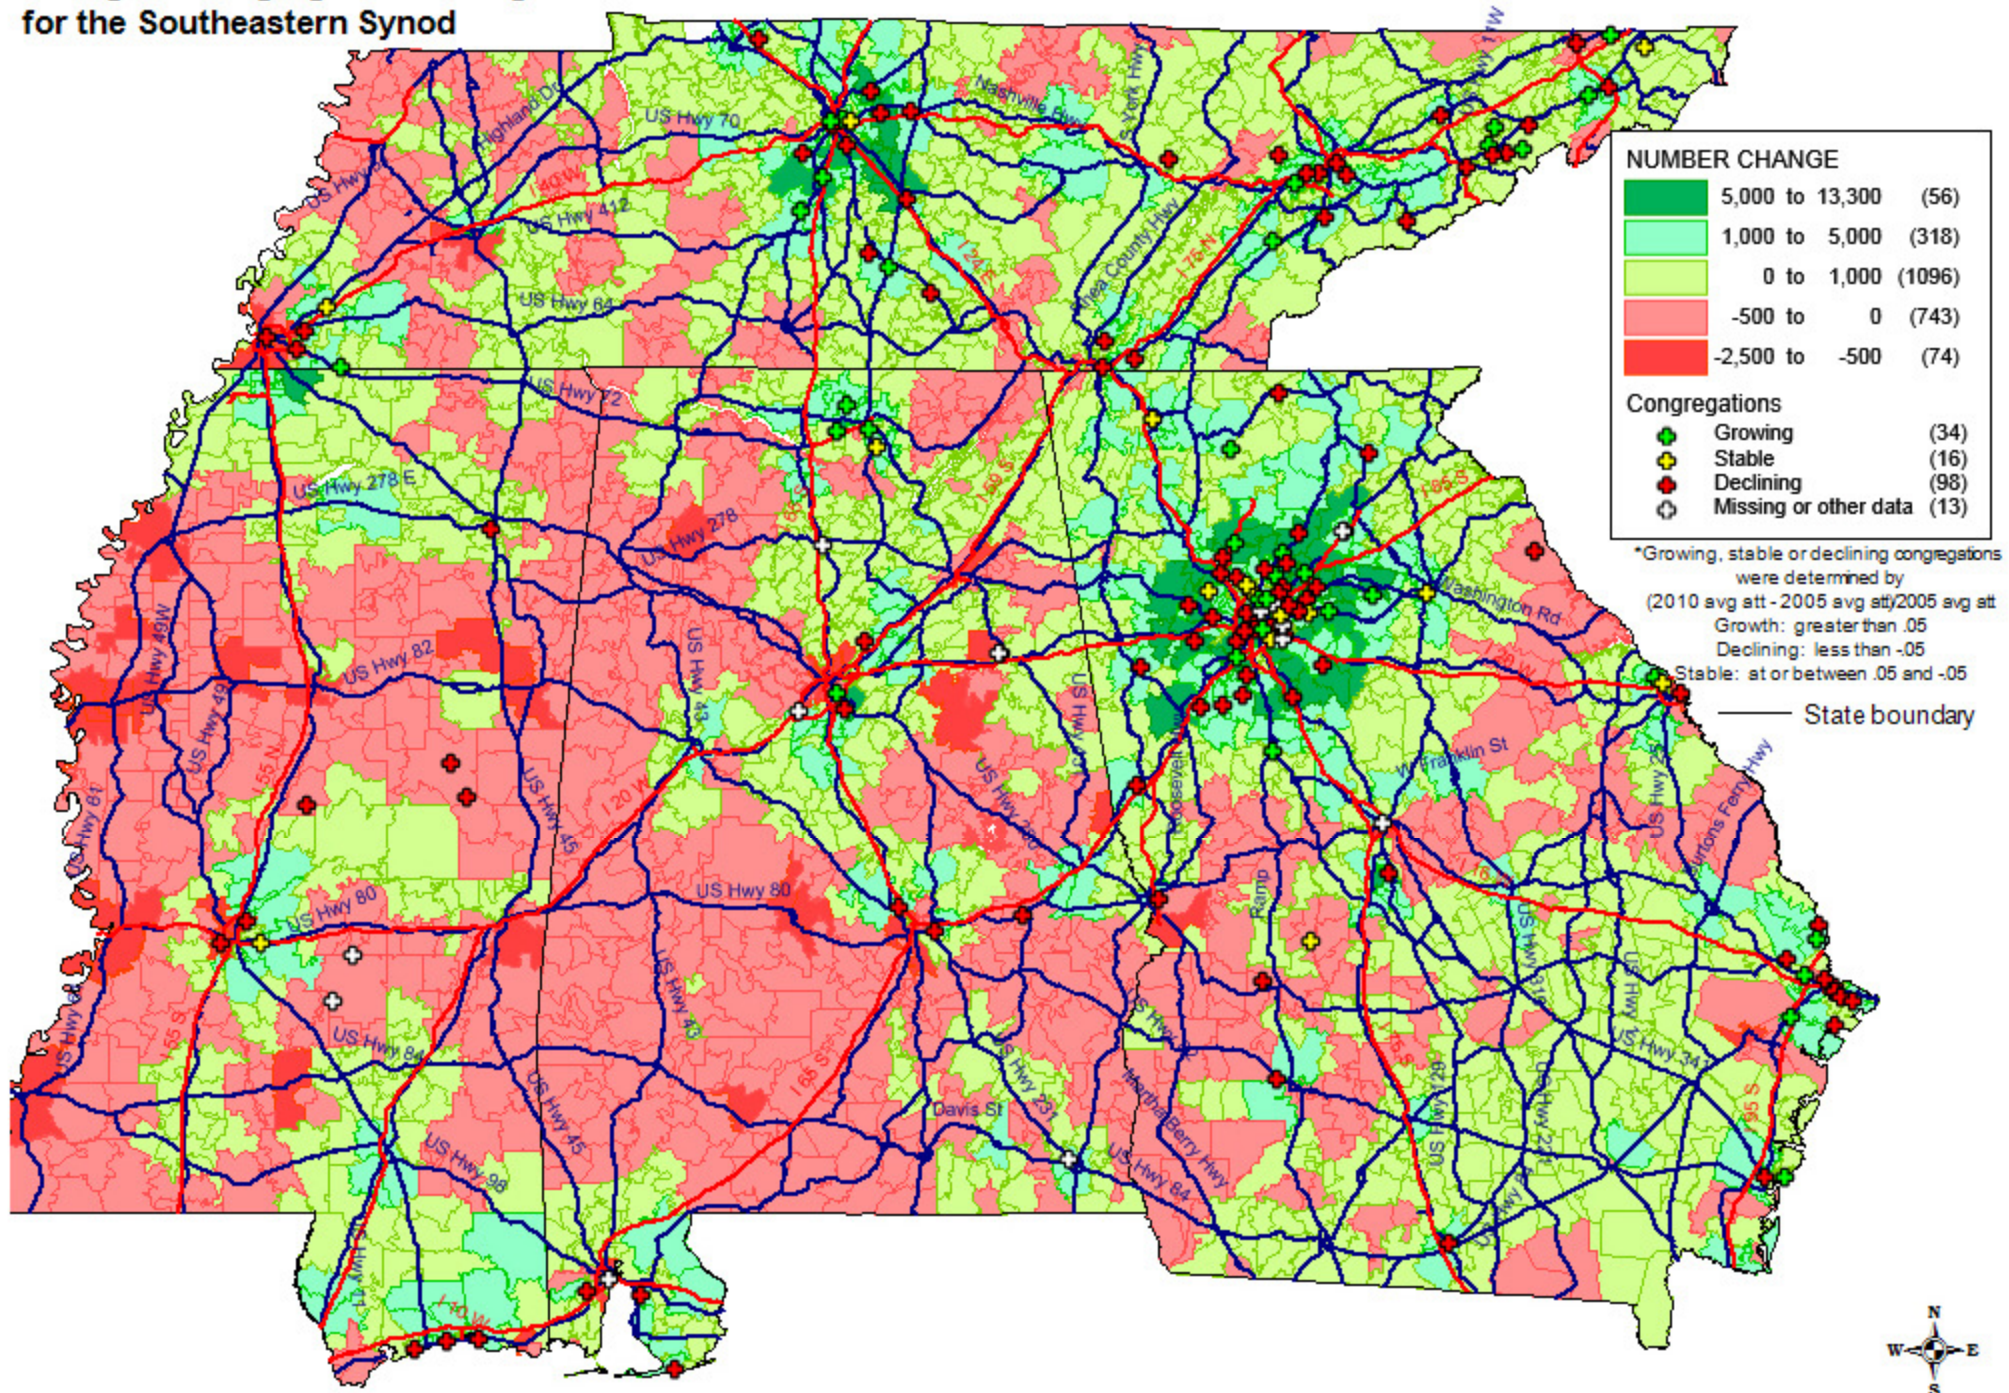

**Projected Change in Population from 2010 to 2015
by ZIP Codes and
Change in Congregation Average Attendance from 2005 to 2010
for the Southeastern Synod**

**Projected Change in Population from 2010 to 2015
 by ZIP Codes and
 Change in Congregation Average Attendance from 2005 to 2010
 for the Atlanta, GA Area**

**Projected Change in Population from 2010 to 2015
by ZIP Codes and
Change in Congregation Average Attendance from 2005 to 2010
for Select Areas of the Southeastern Synod**

Nashville, TN Area

Savannah, GA Area