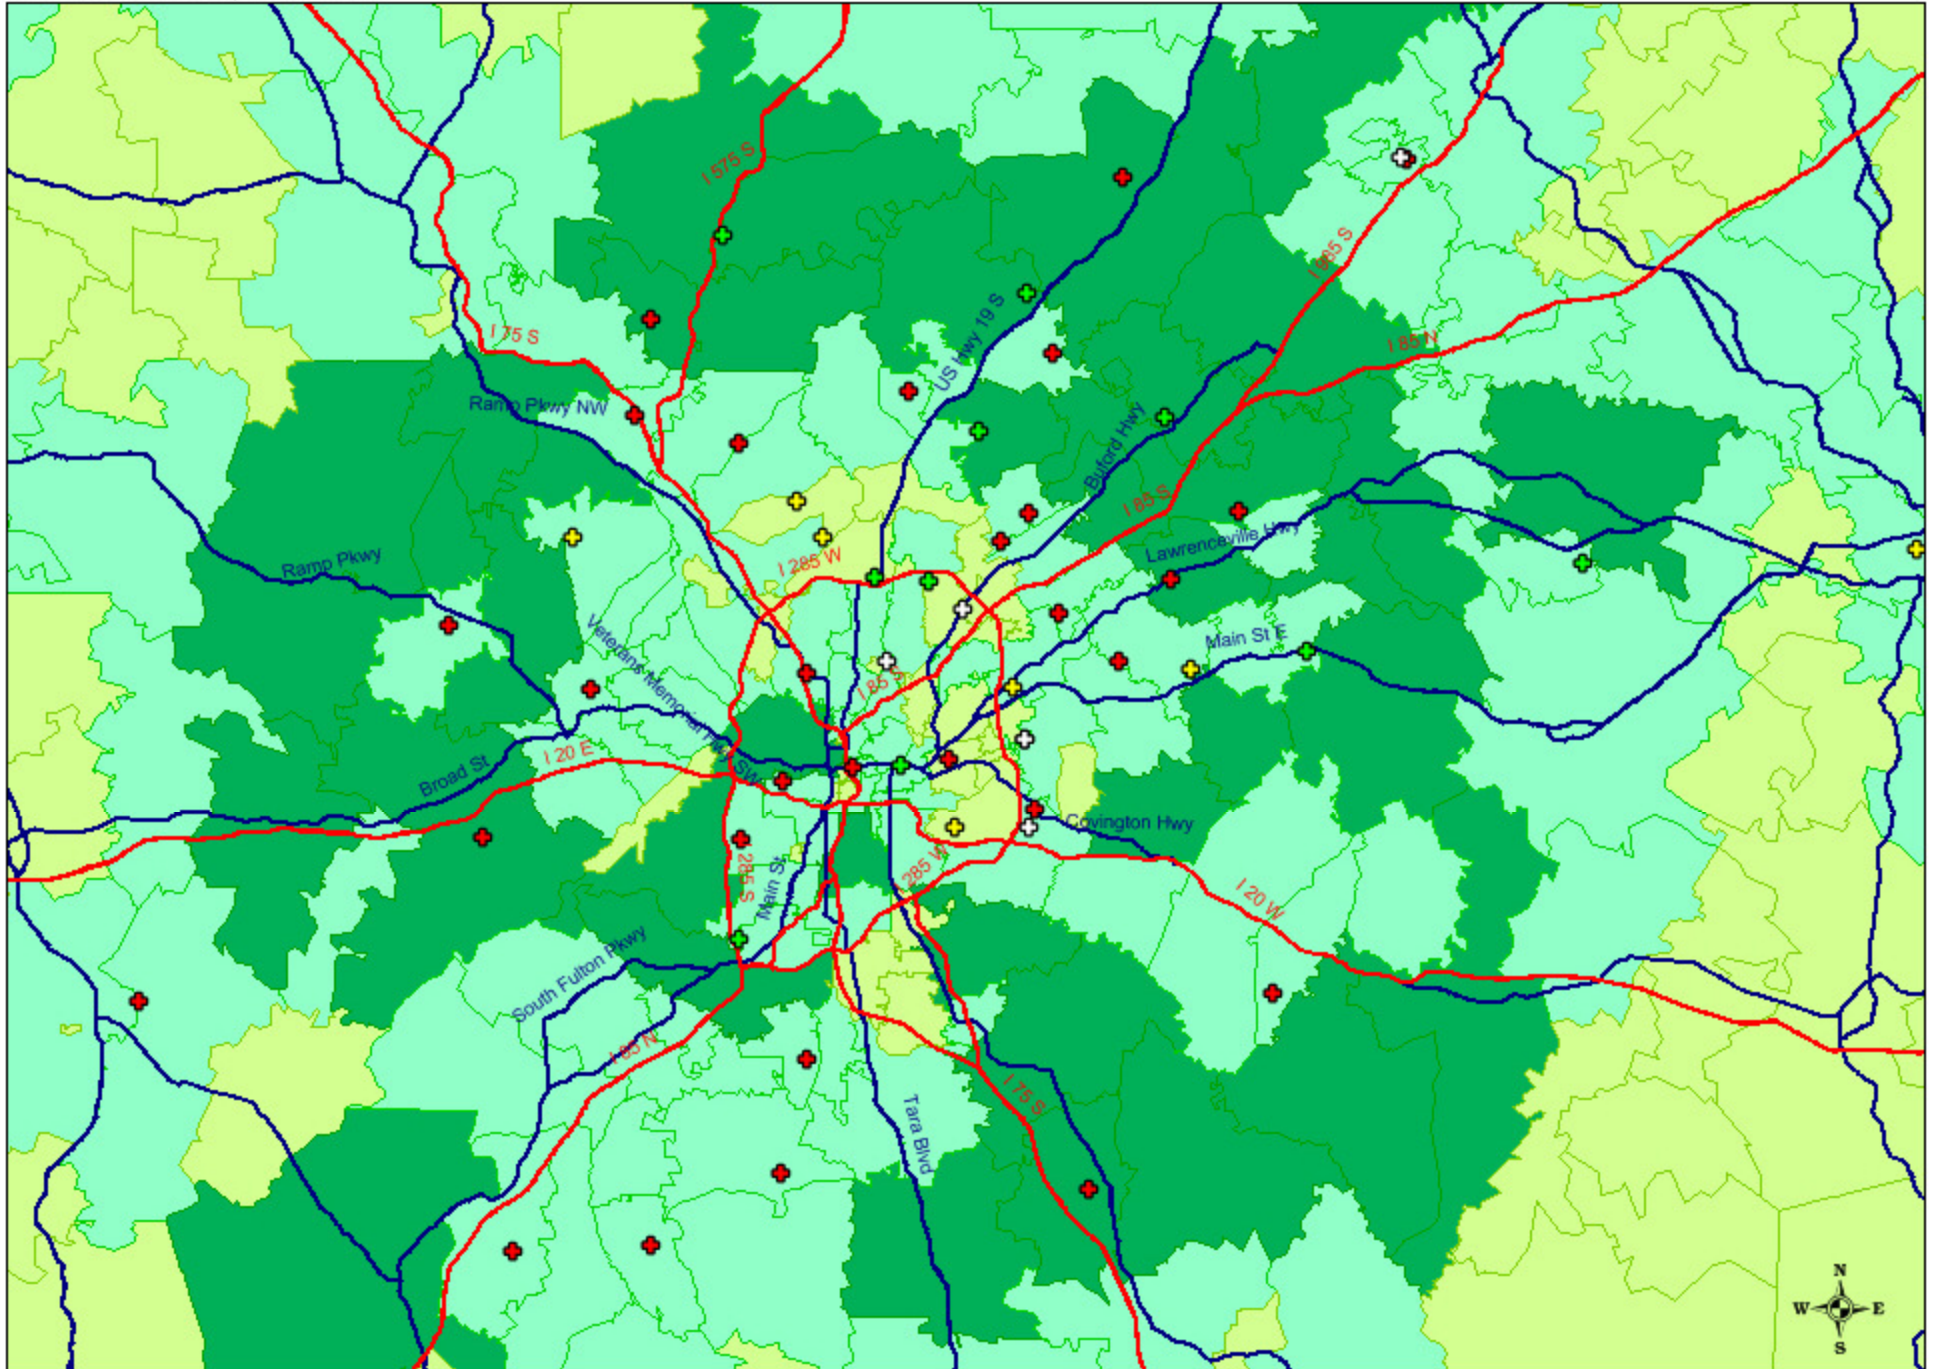

**Projected Change in Population from 2010 to 2015
by ZIP Codes and
Change in Congregation Average Attendance from 2005 to 2010
for the Southeastern Synod**

**Projected Change in Population from 2010 to 2015
 by ZIP Codes and
 Change in Congregation Average Attendance from 2005 to 2010
 for the Atlanta, GA Area**

**Projected Change in Population from 2010 to 2015
by ZIP Codes and
Change in Congregation Average Attendance from 2005 to 2010
for Select Areas of the Southeastern Synod**

Nashville, TN Area

Savannah, GA Area