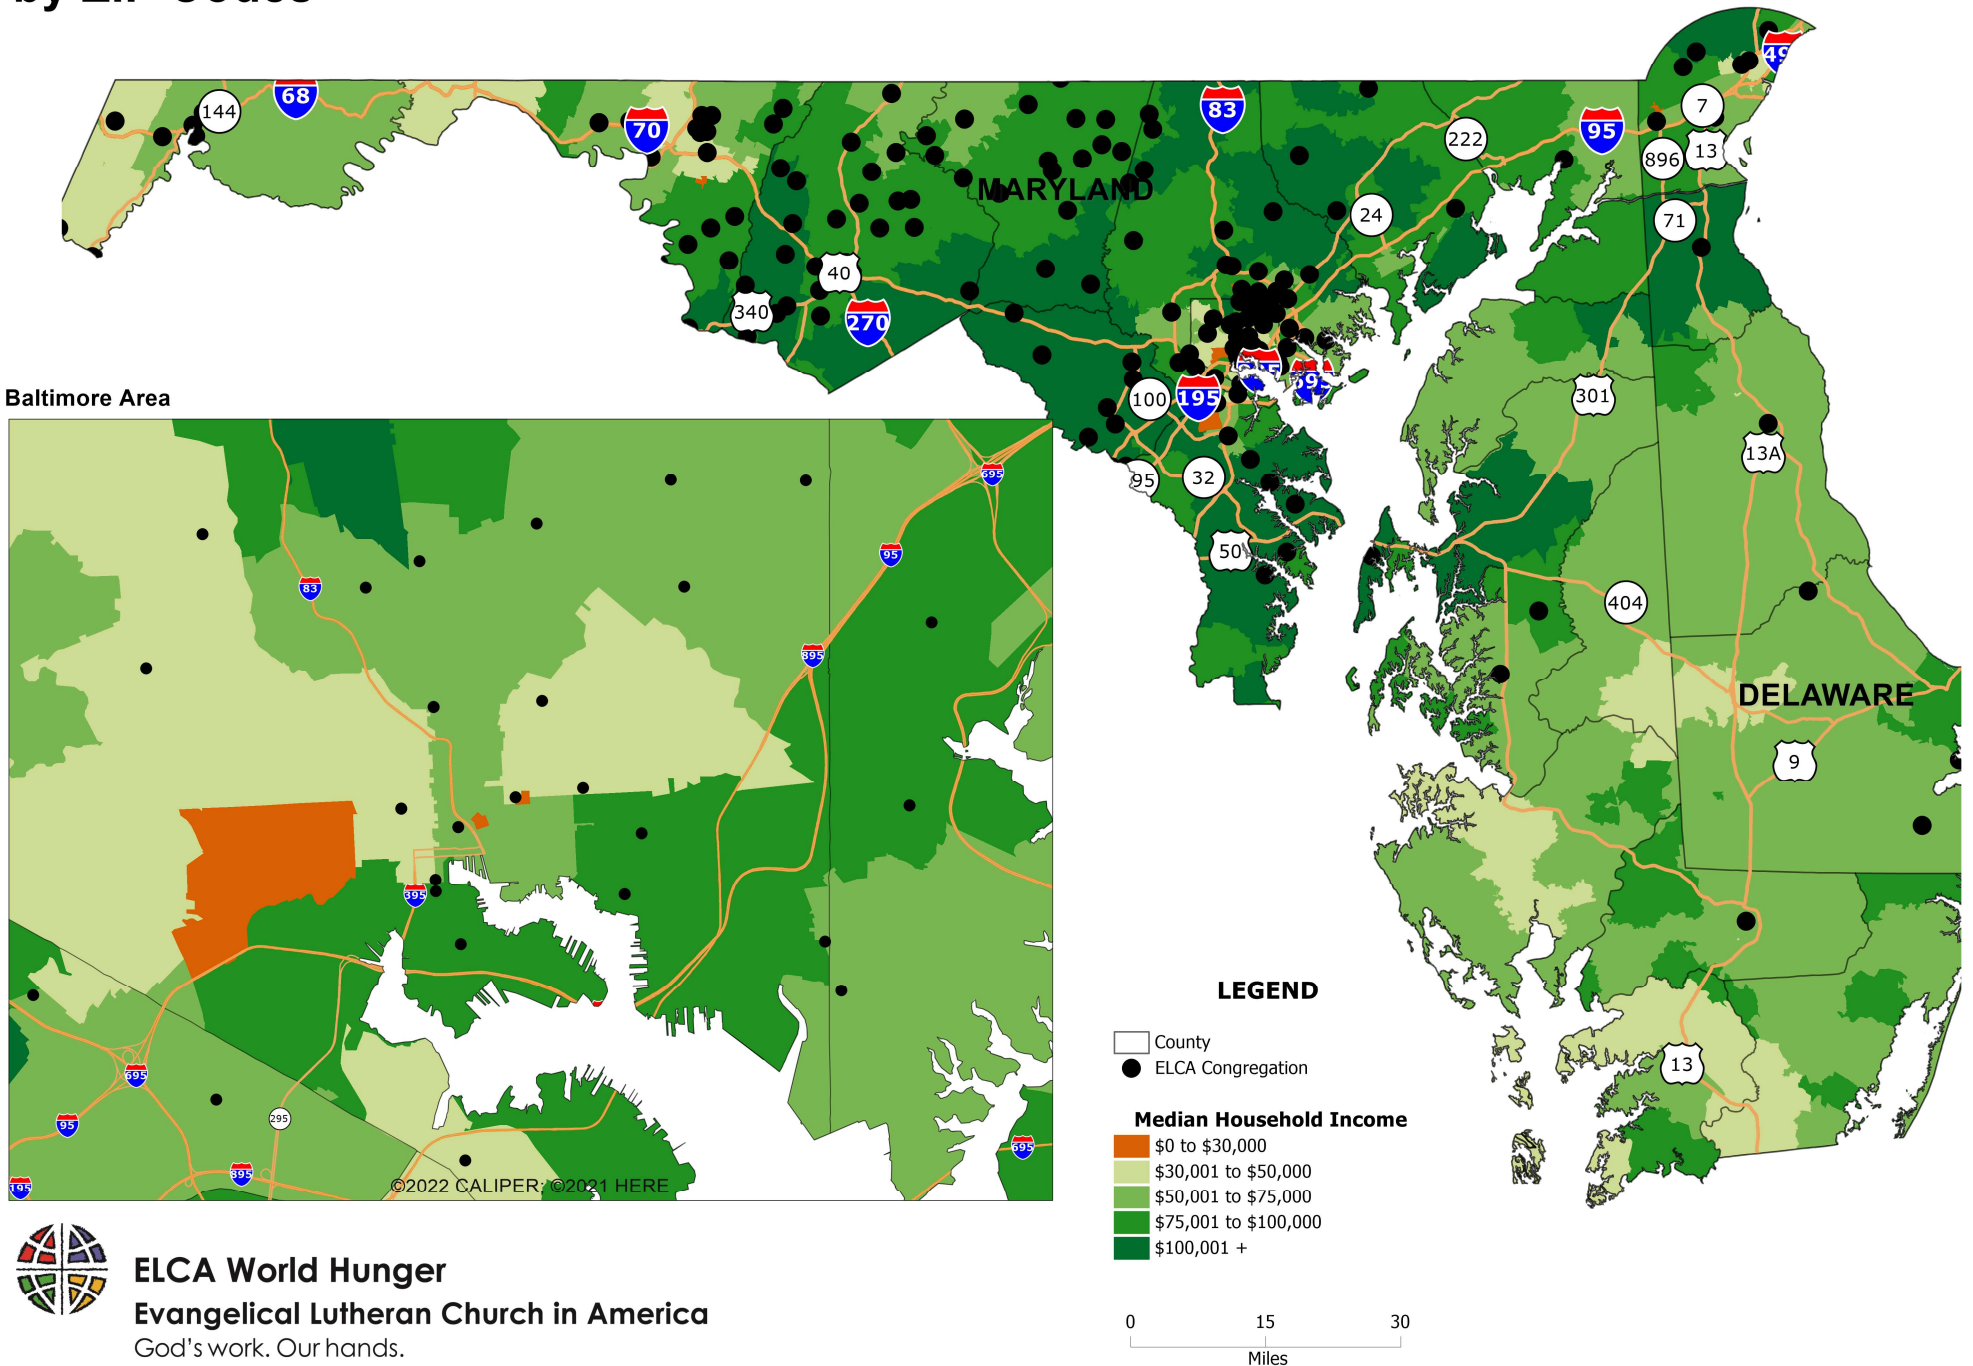

Delaware - Maryland Synod 2020 Median Household Income by ZIP Codes

ELCA World Hunger
Evangelical Lutheran Church in America
 God's work. Our hands.