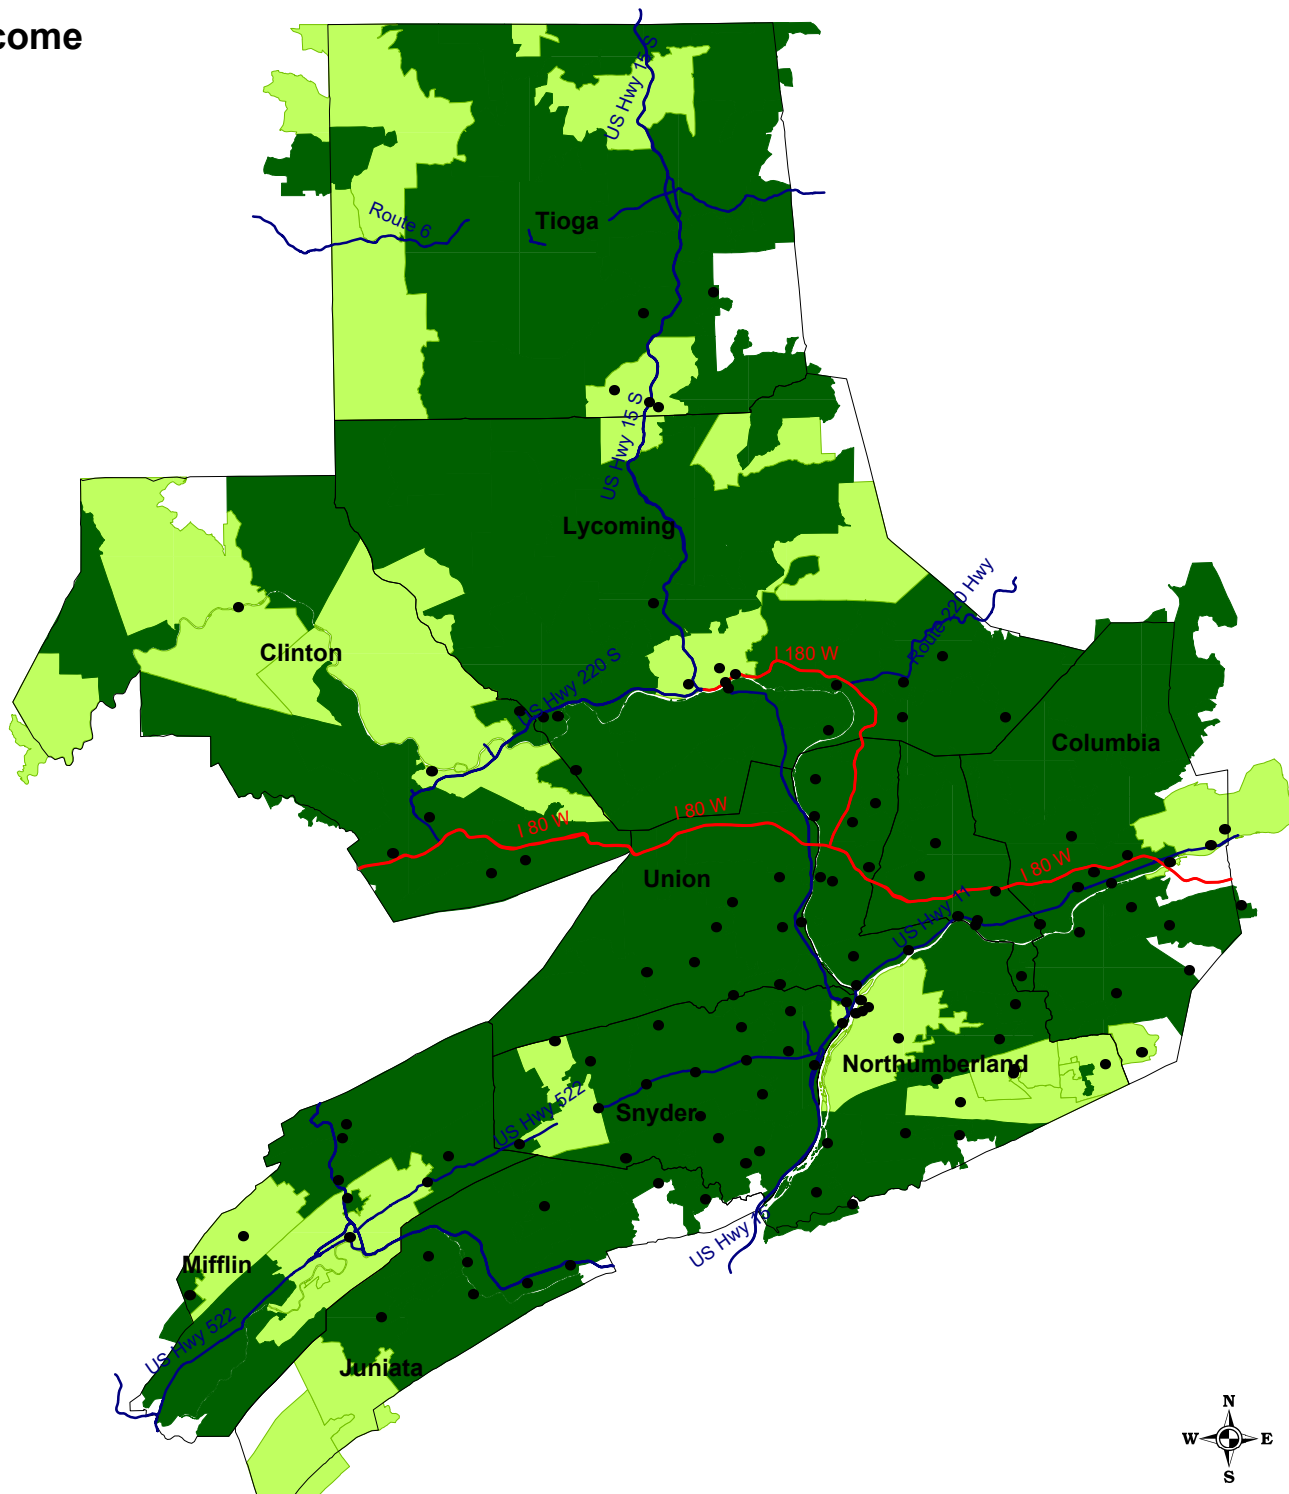

# Estimated 2019 Median Household Income by ZIP Codes for the Upper Susquehanna Synod

INCOME IN DOLLARS	# ZIP codes
50,000 to 71,100	(88)
30,000 to 50,000	(26)
0 to 30,000	(0)

- ELCA congregations
- County boundary