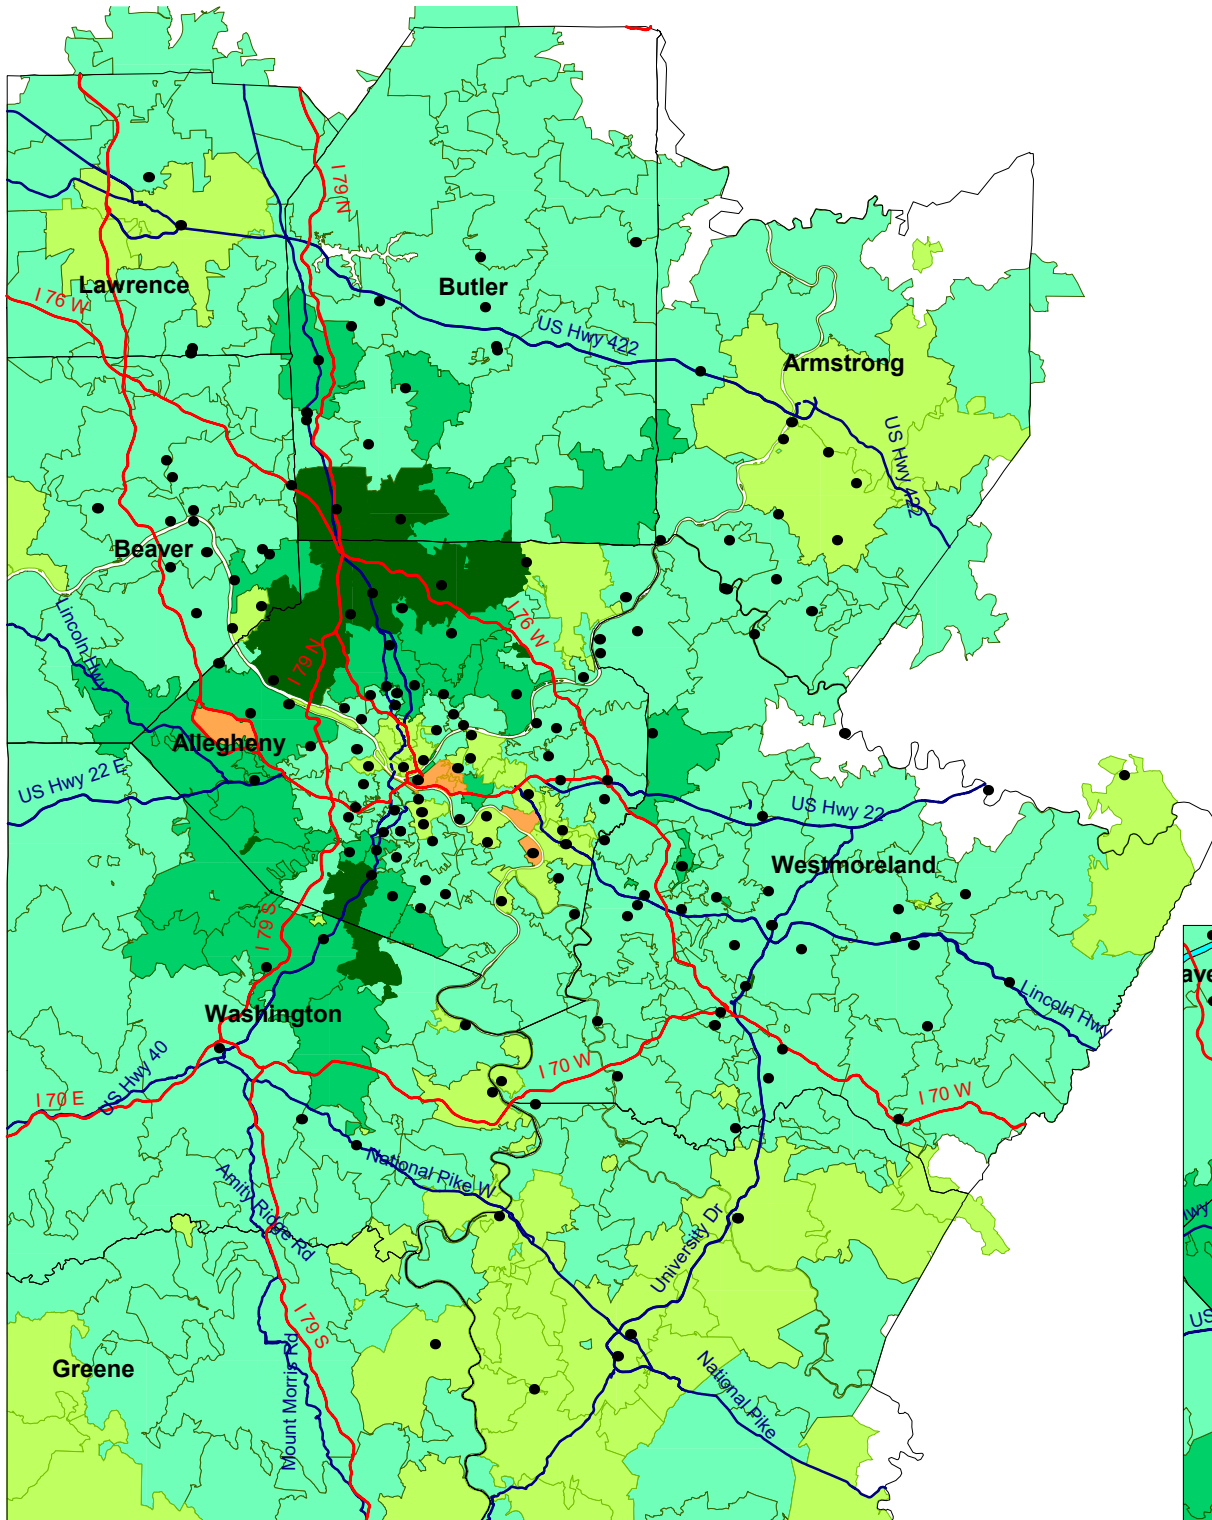

Estimated 2019 Median Household Income by ZIP Code Southwestern Pennsylvania Synod

INCOME IN DOLLARS	# ZIP codes
100,000 to 124,000	(12)
75,000 to 100,000	(33)
50,000 to 75,000	(203)
30,000 to 50,000	(78)
0 to 30,000	(7)

● ELCA congregations
— County boundary

Pittsburgh, PA Area