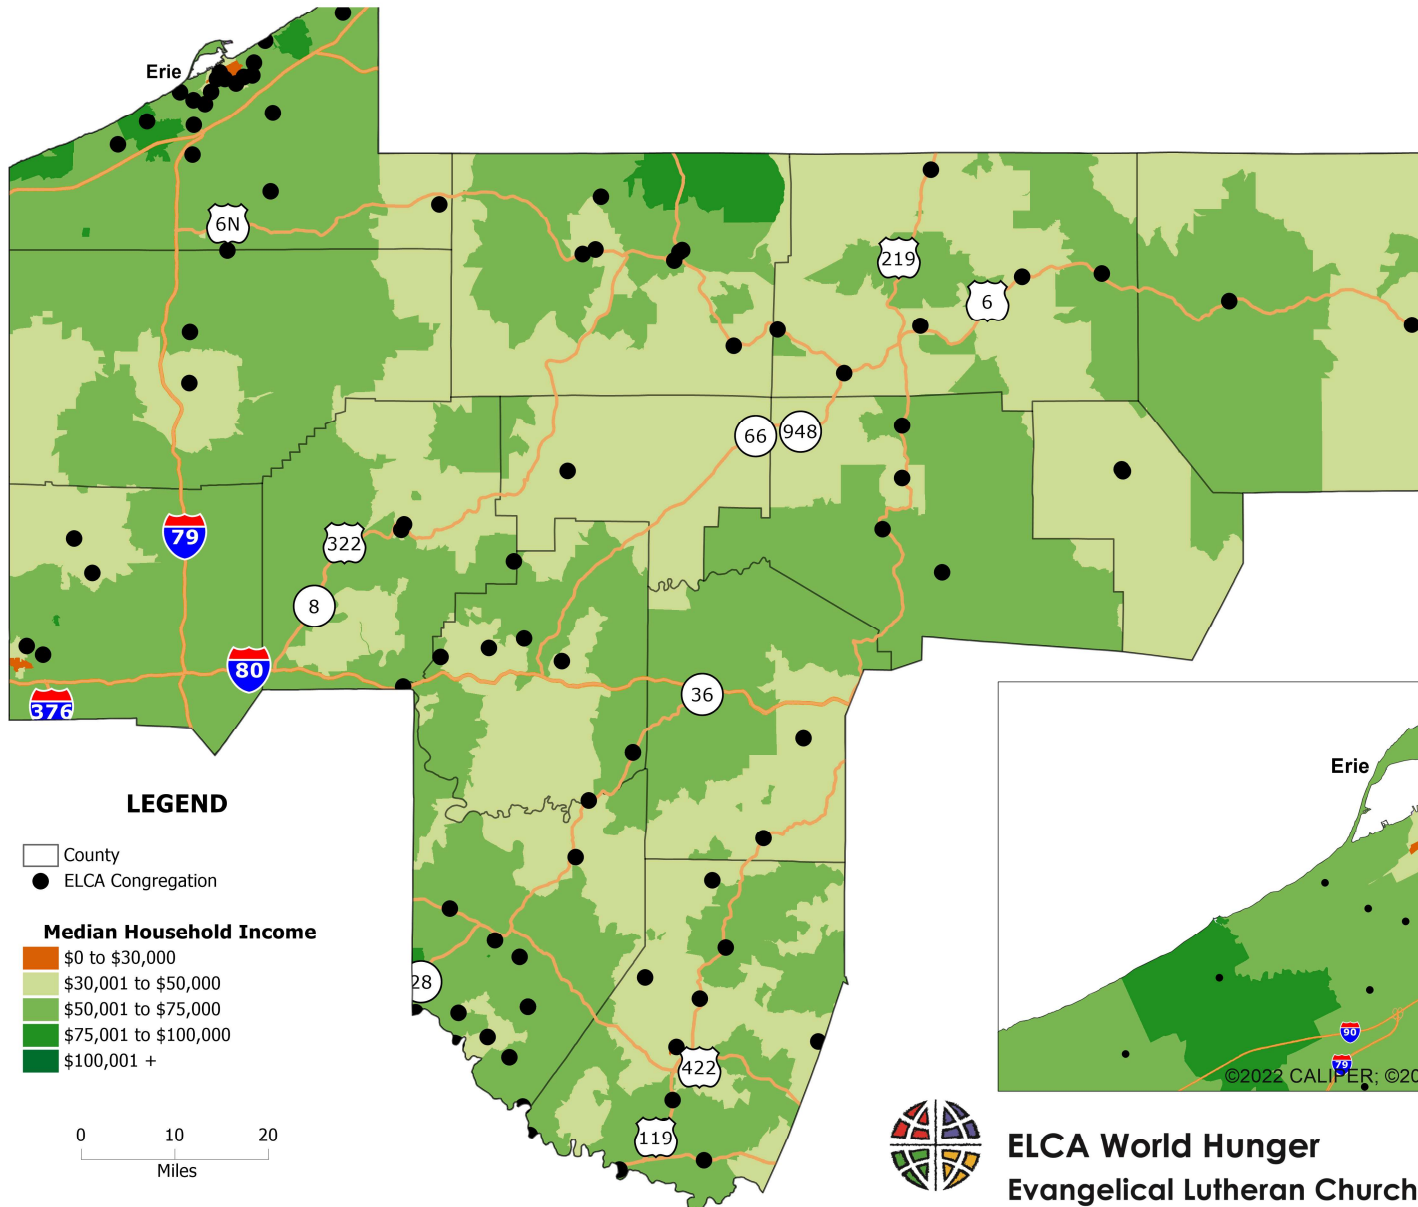

Northwestern Pennsylvania Synod 2020 Median Household Income by ZIP Codes

LEGEND

- County
- ELCA Congregation

Median Household Income

- \$0 to \$30,000
- \$30,001 to \$50,000
- \$50,001 to \$75,000
- \$75,001 to \$100,000
- \$100,001 +

ELCA World Hunger
Evangelical Lutheran Church in America
 God's work. Our hands.

©2022 CALIF ER; ©2021 HERE