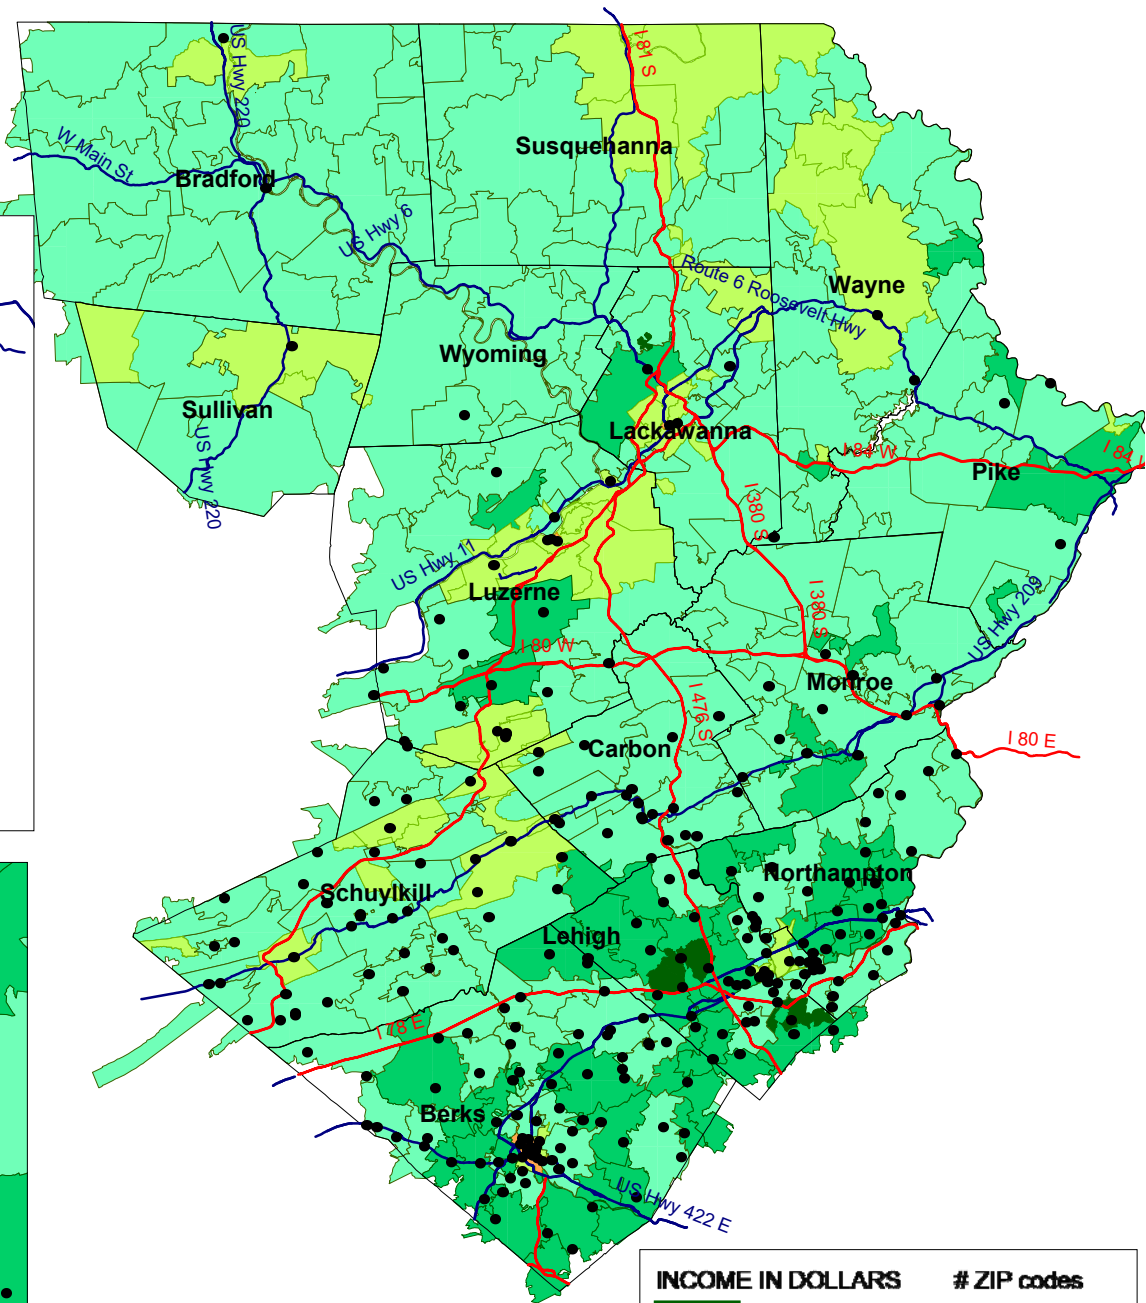

# Estimated 2019 Median Household Income by ZIP Codes for the Northeastern Pennsylvania Synod

INCOME IN DOLLARS	# ZIP codes
100,000 to 116,100	(4)
75,000 to 100,000	(55)
50,000 to 75,000	(187)
30,000 to 50,000	(53)
0 to 30,000	(5)

● ELCA congregations  
 — County boundary