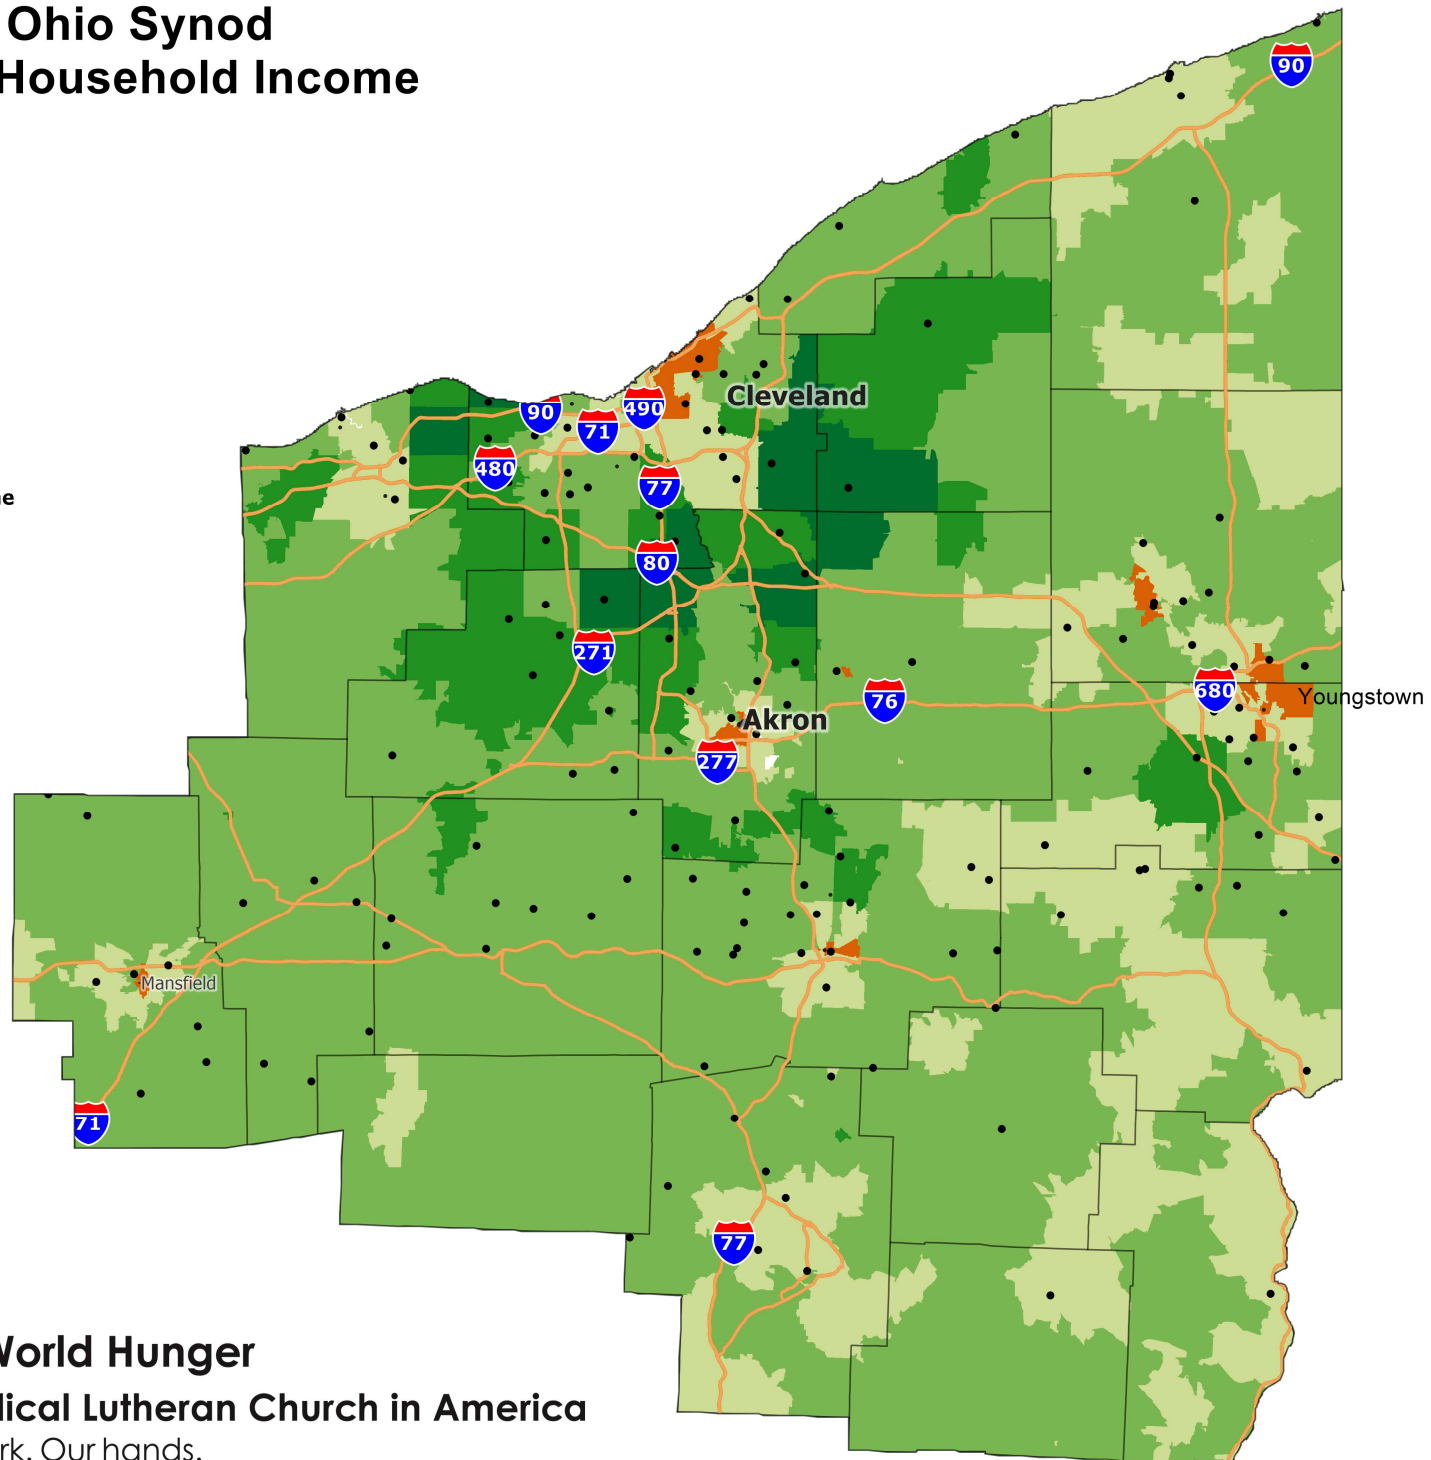

Northeastern Ohio Synod 2020 Median Household Income by ZIP Codes

LEGEND

□ County

• ELCA Congregation

Median Household Income

- \$0 to \$30,000
- \$30,001 to \$50,000
- \$50,001 to \$75,000
- \$75,001 to \$100,000
- \$100,001 +

0 10 20
Miles

ELCA World Hunger
Evangelical Lutheran Church in America
God's work. Our hands.