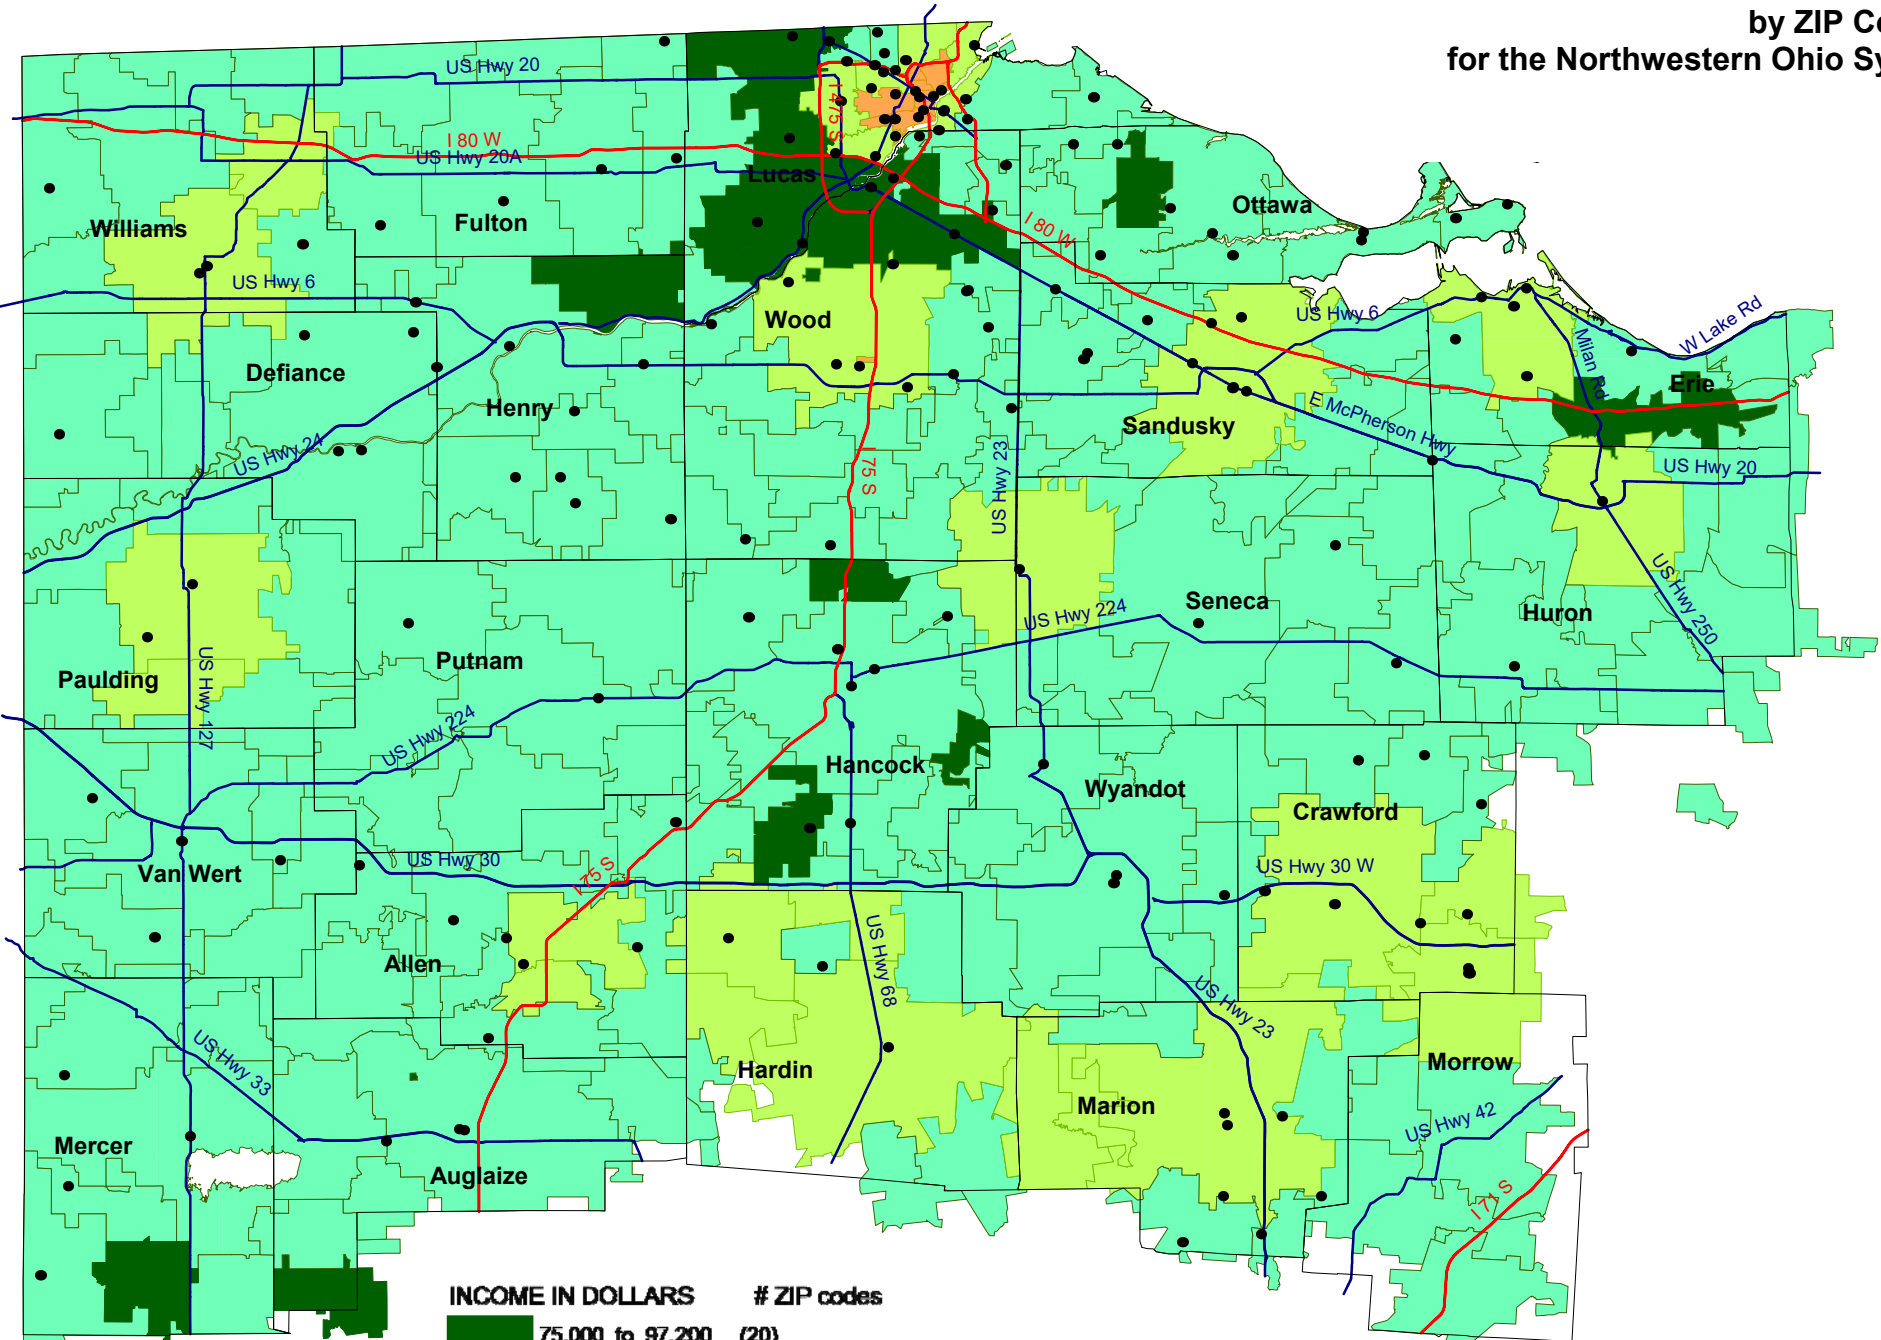

Estimated 2019 Median Household Income
by ZIP Codes
for the Northwestern Ohio Synod

INCOME IN DOLLARS	# ZIP codes
75,000 to 97,200	(20)
50,000 to 75,000	(155)
30,000 to 50,000	(27)
0 to 30,000	(7)

● ELCA congregations
— County boundary

Estimated 2019 Median Household Income
by ZIP Codes
for the Toledo Area of the Northwestern Ohio Synod