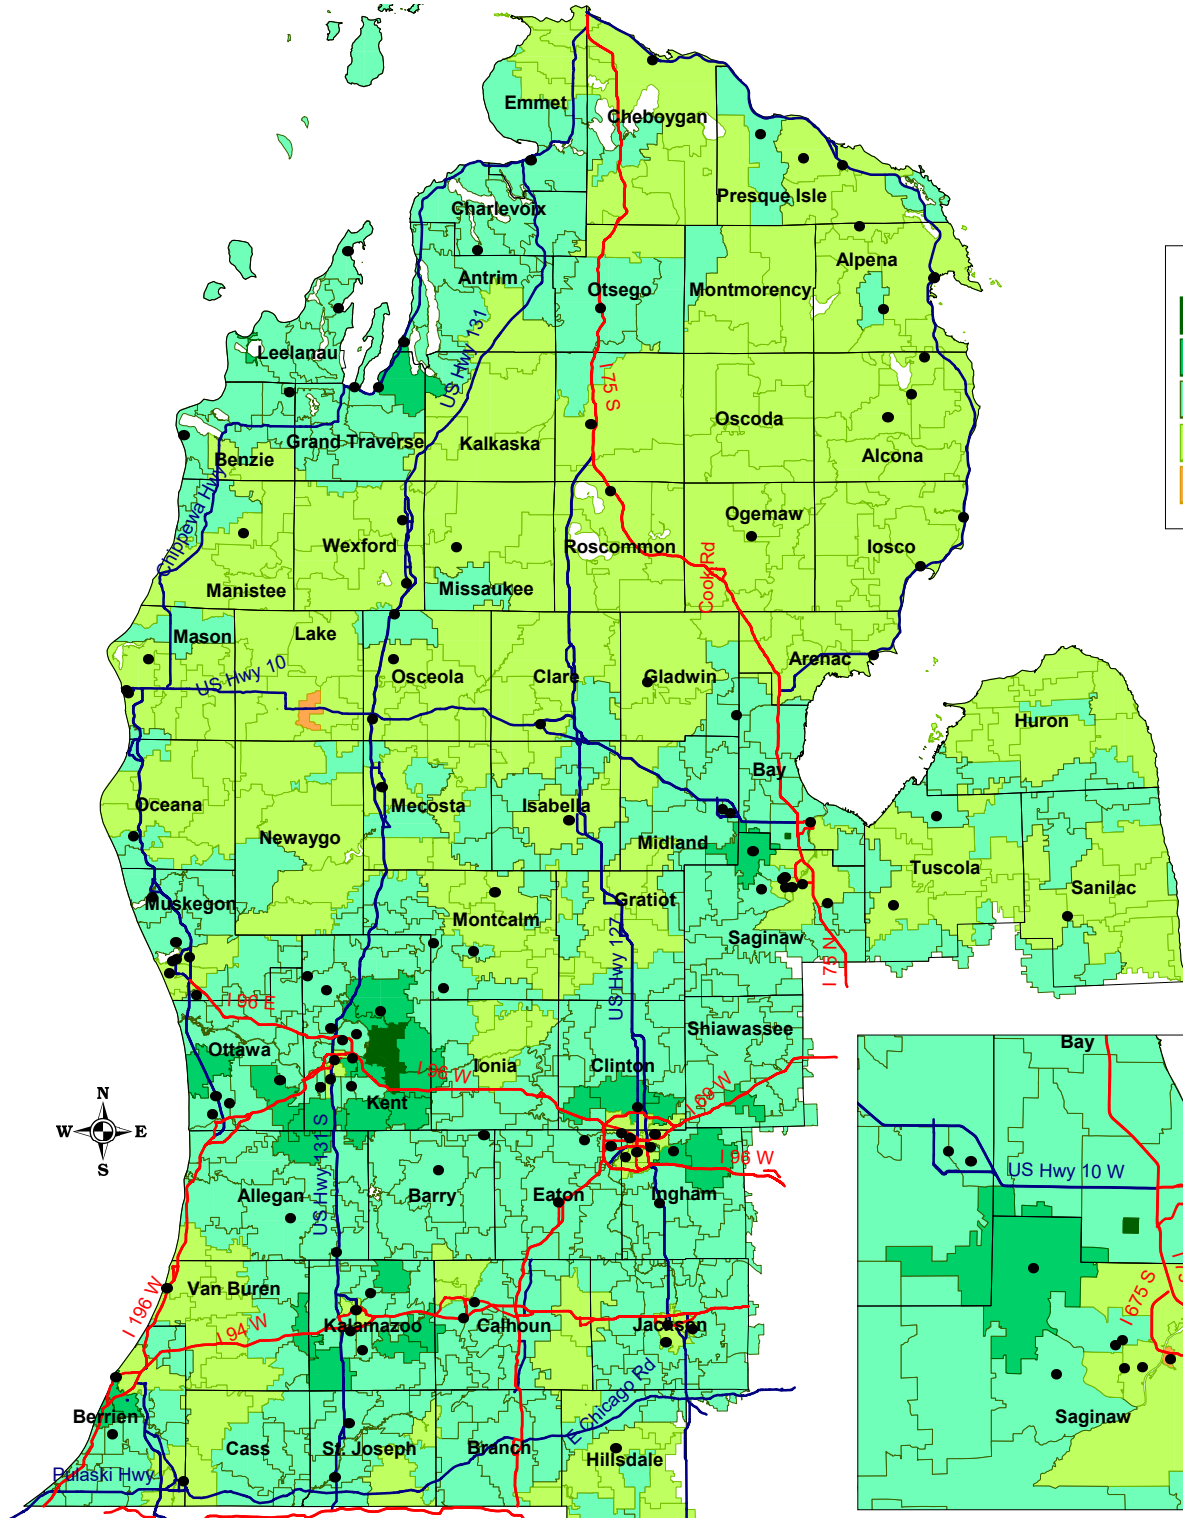

Estimated 2019 Median Household Income by ZIP Codes for the North/West Lower Michigan Synod

INCOME IN DOLLARS		# ZIP codes
	100,000 to 133,000	(2)
	75,000 to 100,000	(27)
	50,000 to 75,000	(298)
	30,000 to 50,000	(202)
	0 to 30,000	(4)

● ELCA congregations
— County boundary

Saginaw, MI

Muskegon/Grand Rapids Area