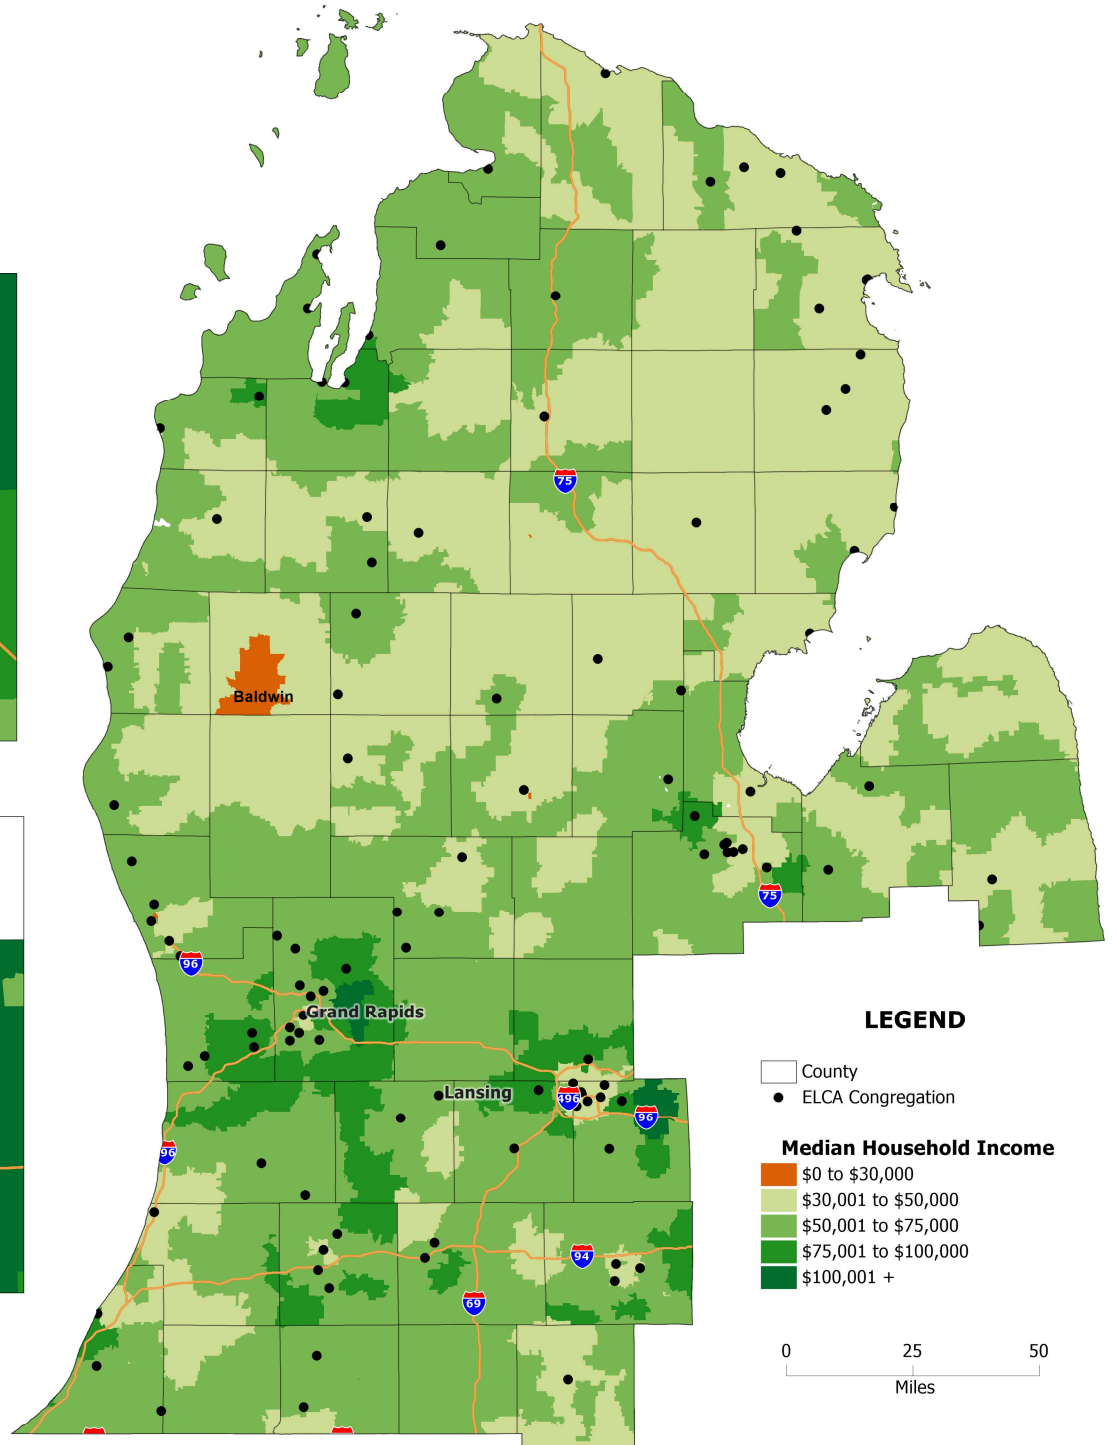

North/West Lower Michigan Synod 2020 Median Household Income by ZIP Codes

Grand Rapids Area

Lansing Area

ELCA World Hunger
Evangelical Lutheran Church in America
God's work. Our hands.