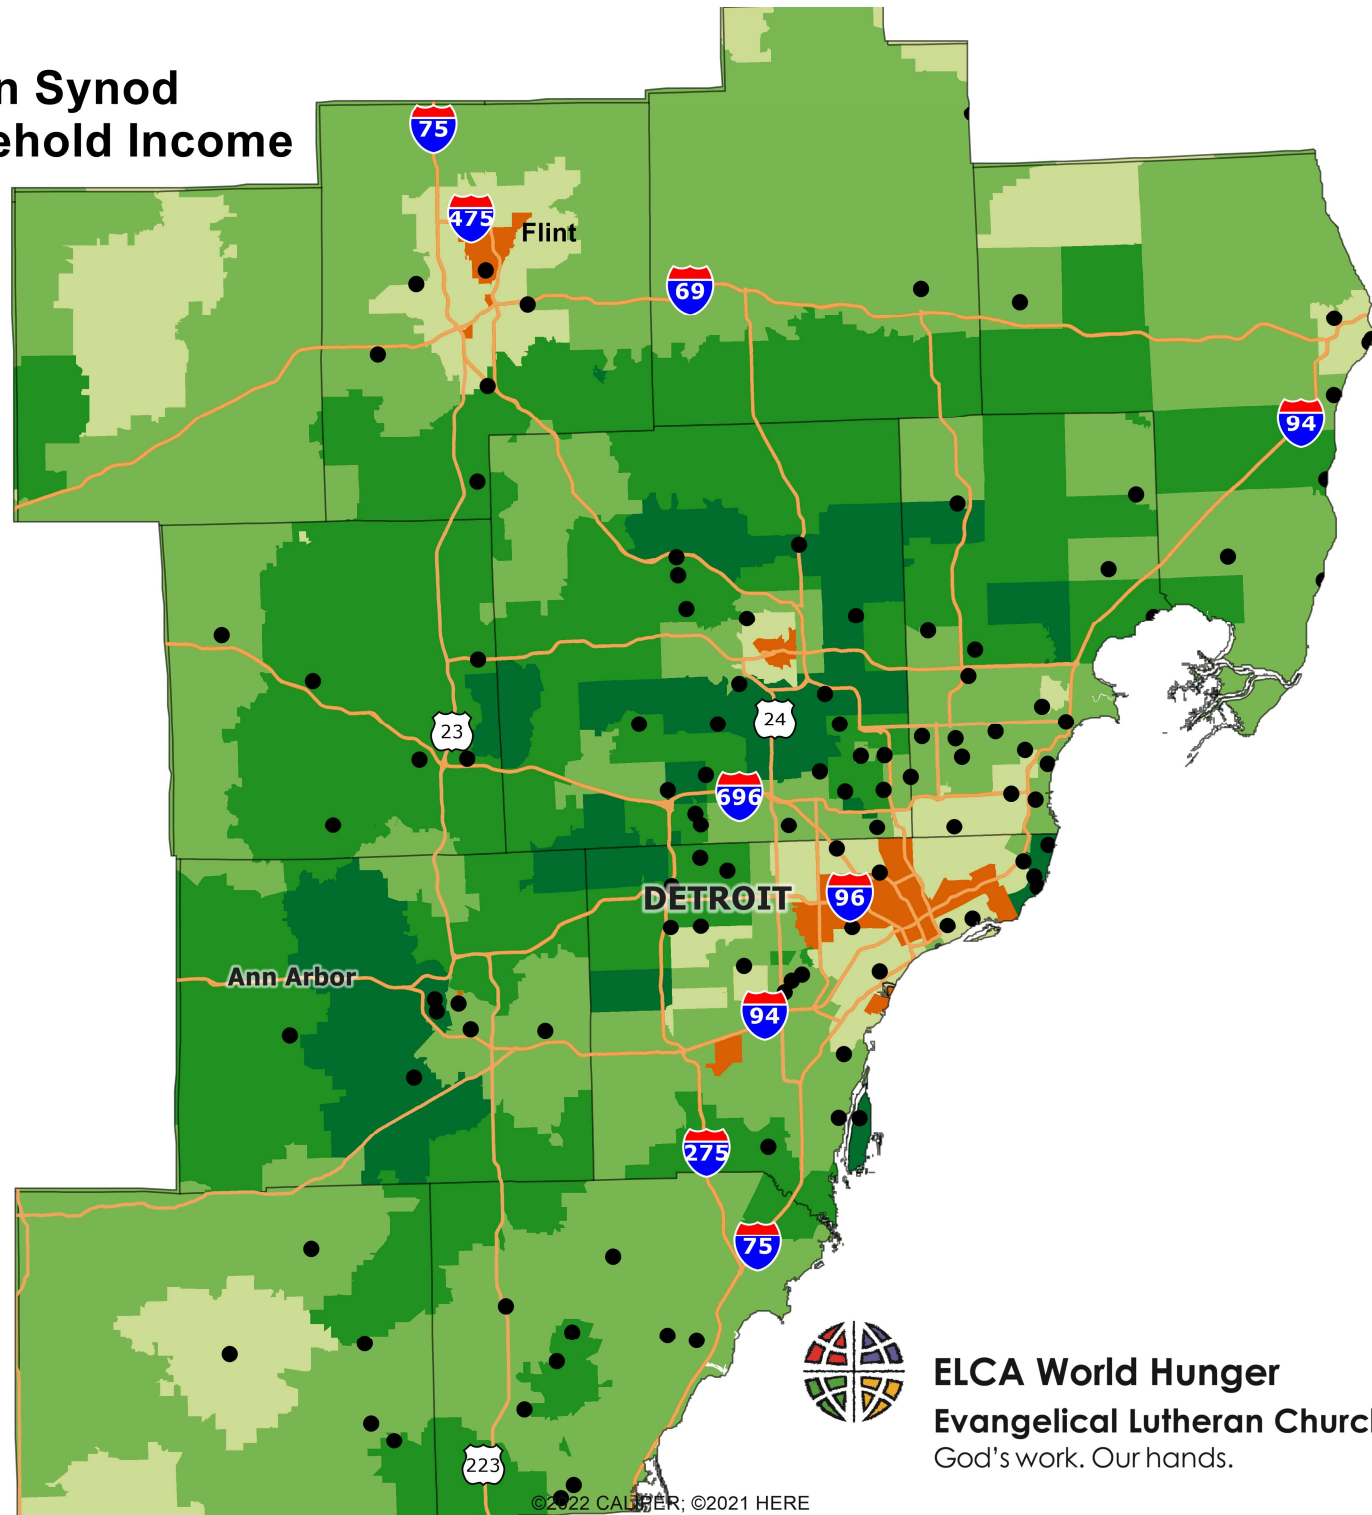

Southeast Michigan Synod 2020 Median Household Income by ZIP Codes

LEGEND

-  County
-  ELCA Congregation

Median Household Income

-  \$0 to \$30,000
-  \$30,001 to \$50,000
-  \$50,001 to \$75,000
-  \$75,001 to \$100,000
-  \$100,001 +

ELCA World Hunger
Evangelical Lutheran Church in America
 God's work. Our hands.