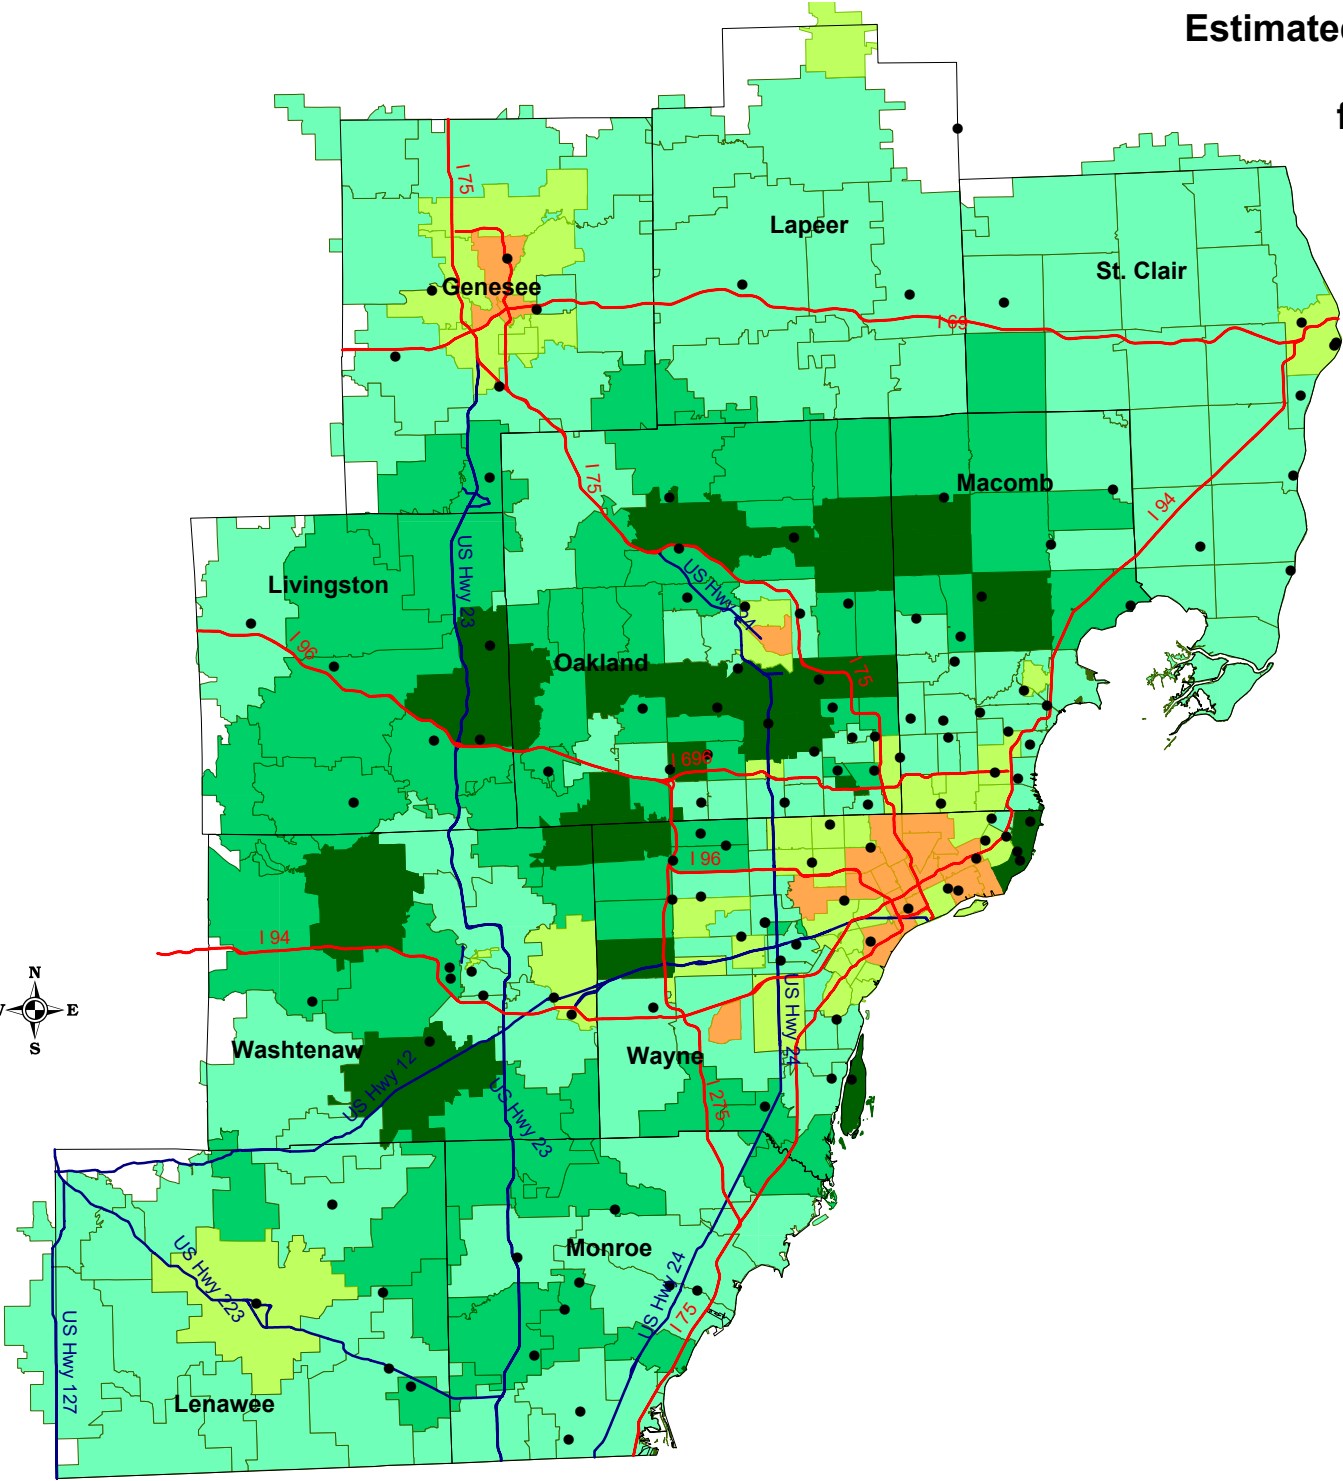

Estimated 2019 Median Household Income by ZIP Codes for the Southeast Michigan Synod

INCOME IN DOLLARS	# ZIP codes
100,000 to 158,000	(33)
75,000 to 100,000	(65)
50,000 to 75,000	(117)
30,000 to 50,000	(44)
0 to 30,000	(21)

- ELCA congregations
- County boundary