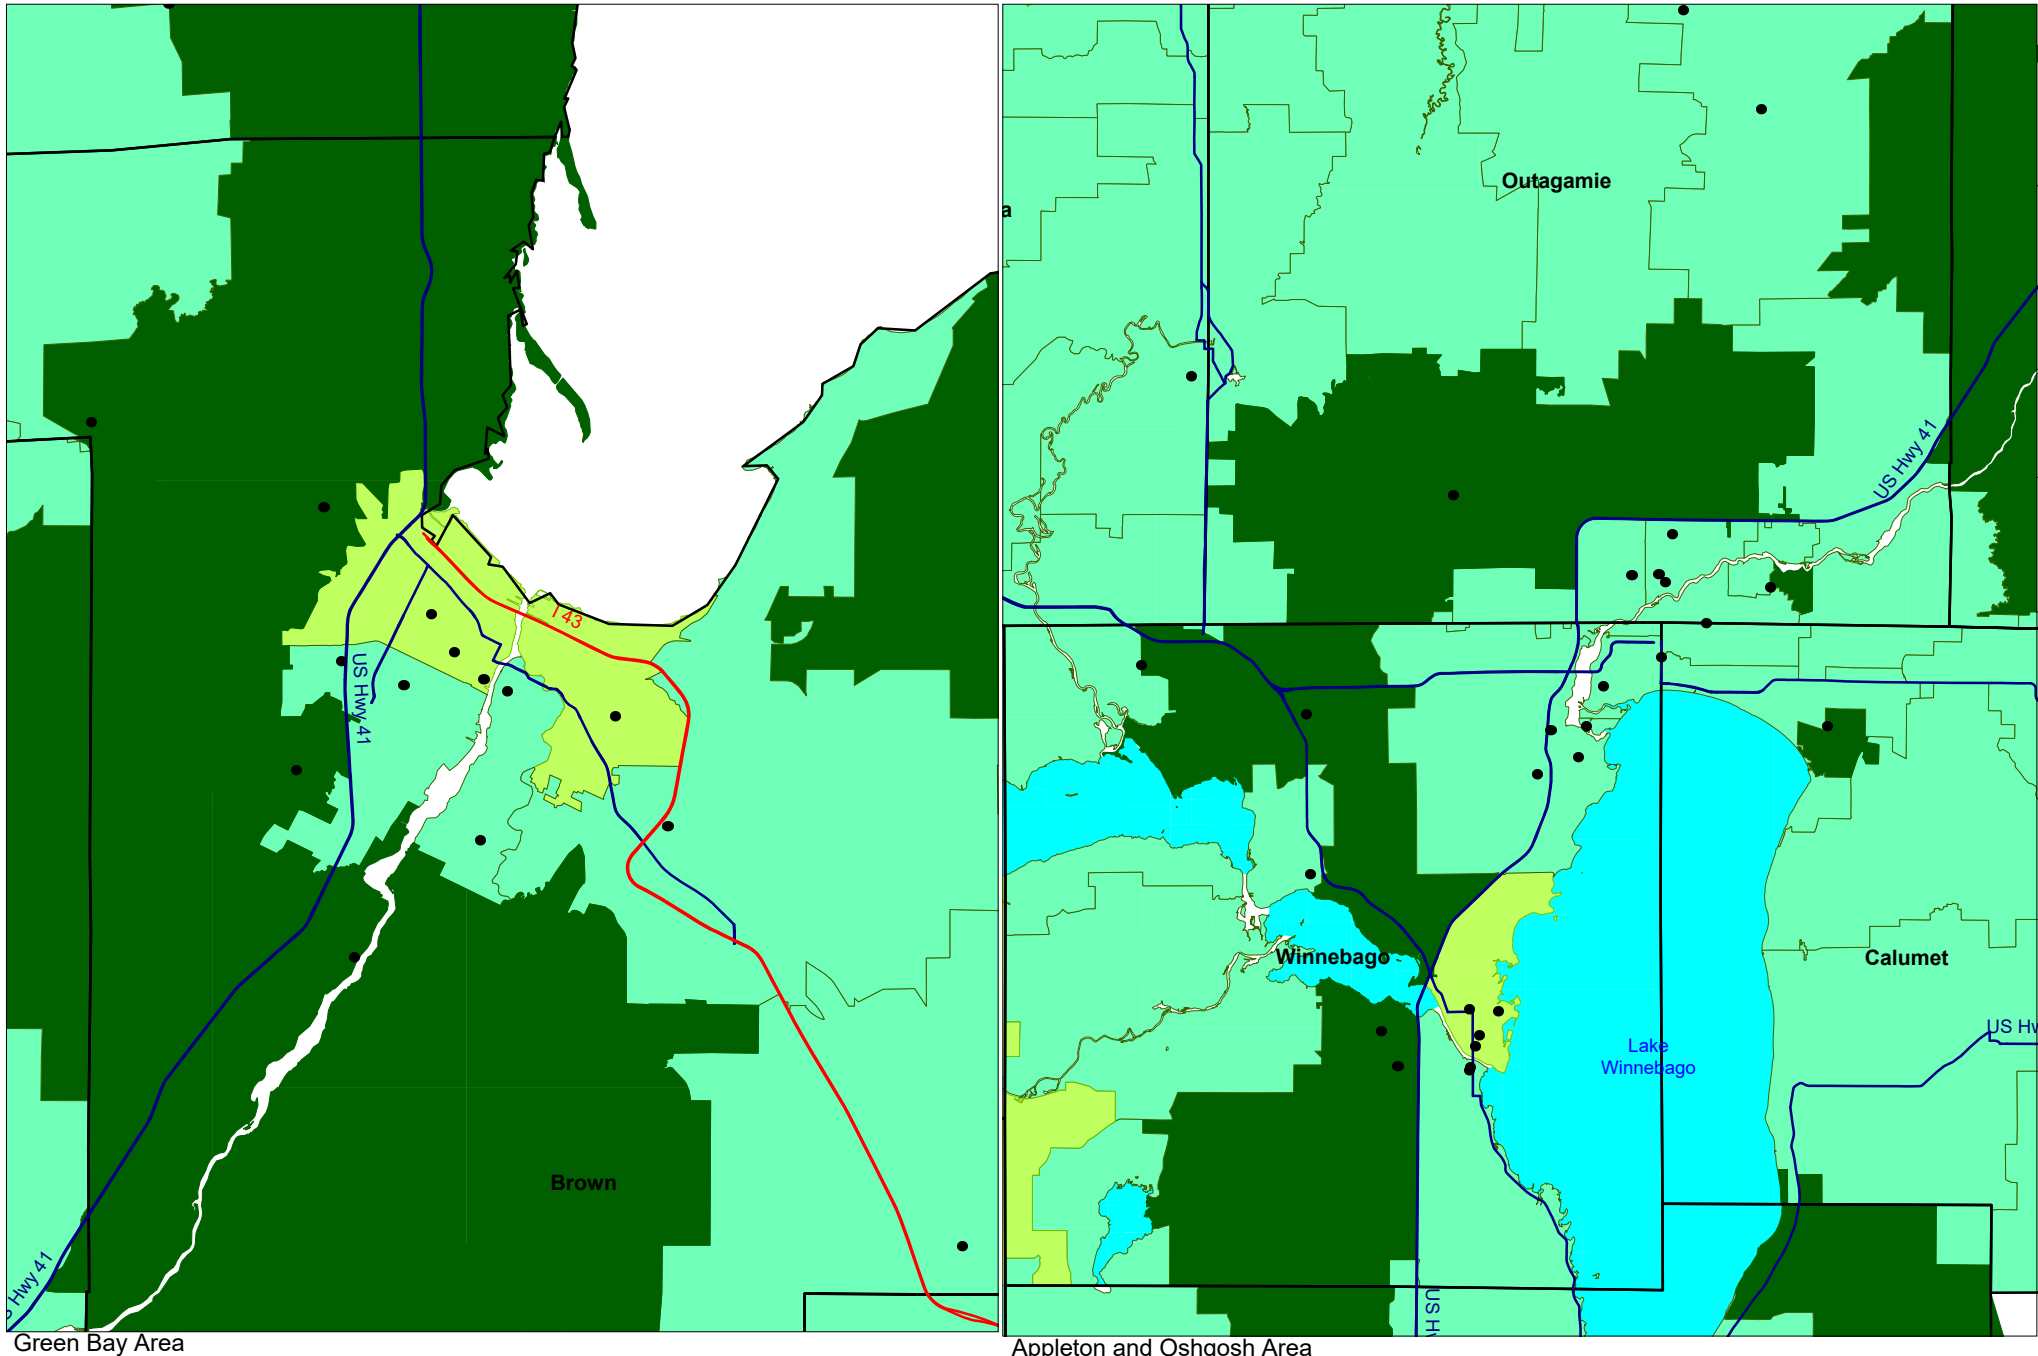

**Estimated 2019 Median Household Income
by ZIP Code
for the East-Central Synod of Wisconsin**

Estimated 2019 Median Household Income
by ZIP Code
for the East-Central Synod of Wisconsin

Green Bay Area

Appleton and Oshgosh Area