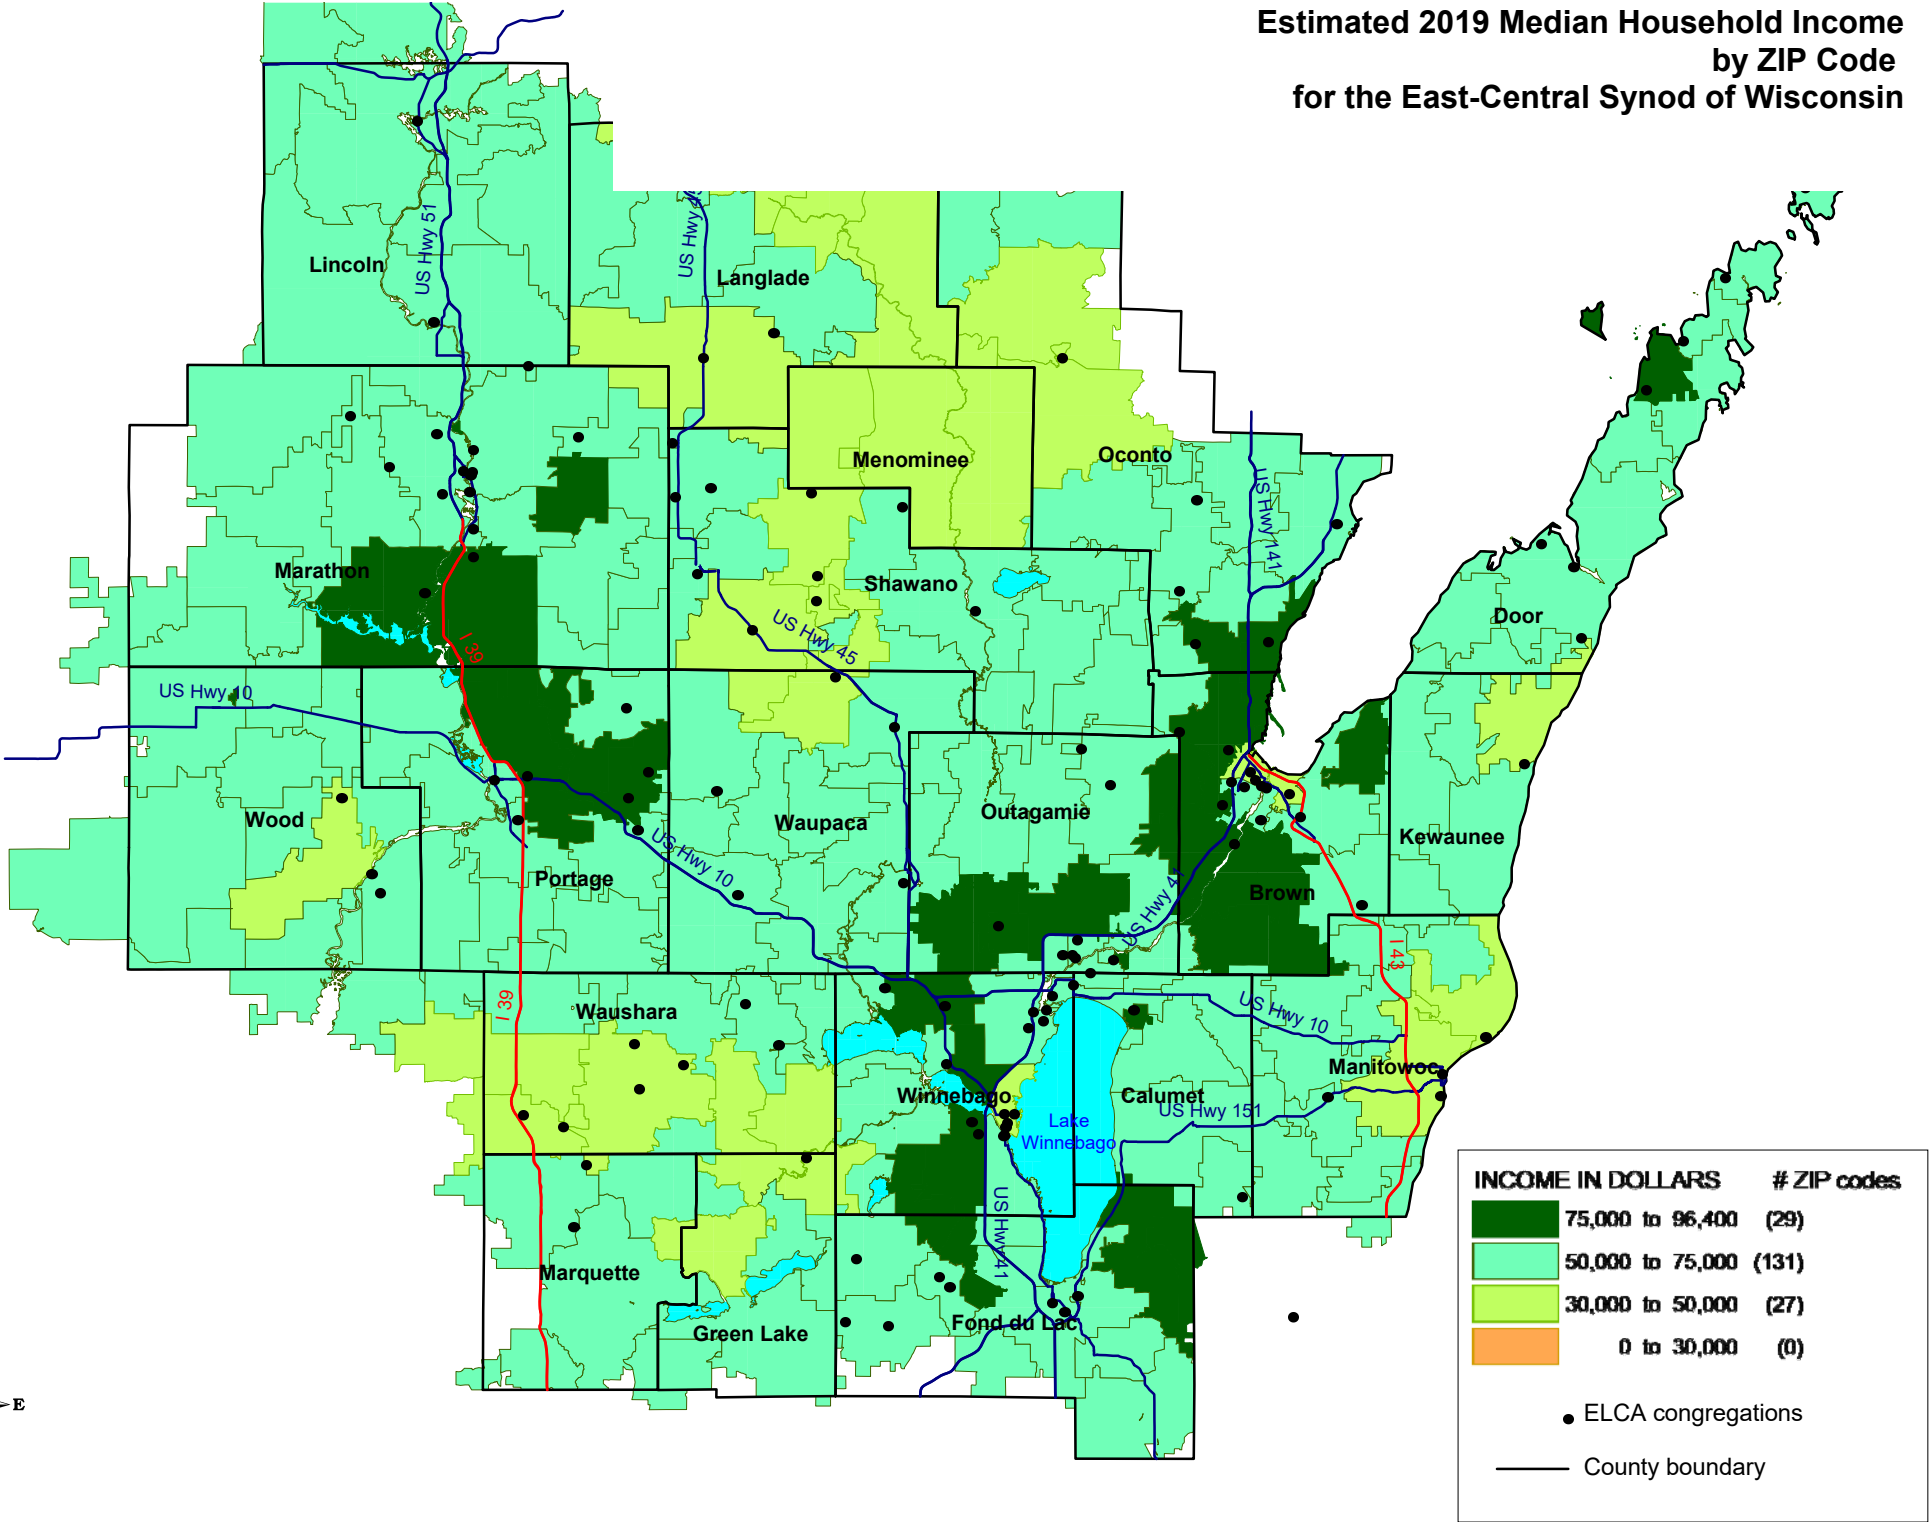

**Estimated 2019 Median Household Income
by ZIP Code
for the East-Central Synod of Wisconsin**

Estimated 2019 Median Household Income
by ZIP Code
for the East-Central Synod of Wisconsin

Green Bay Area

Appleton and Oshgosh Area