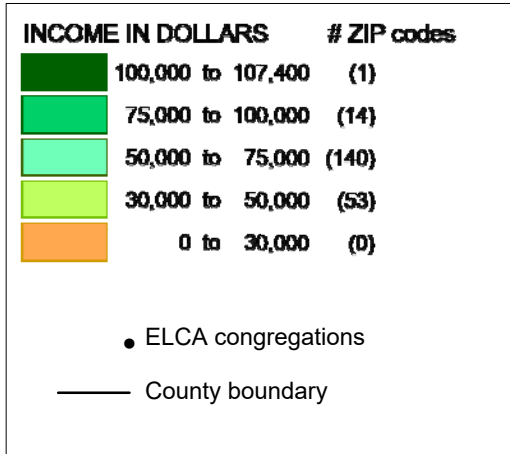

Estimated 2019 Median Household Income by ZIP Code for the Northwest Synod of Wisconsin

Eau Claire Area