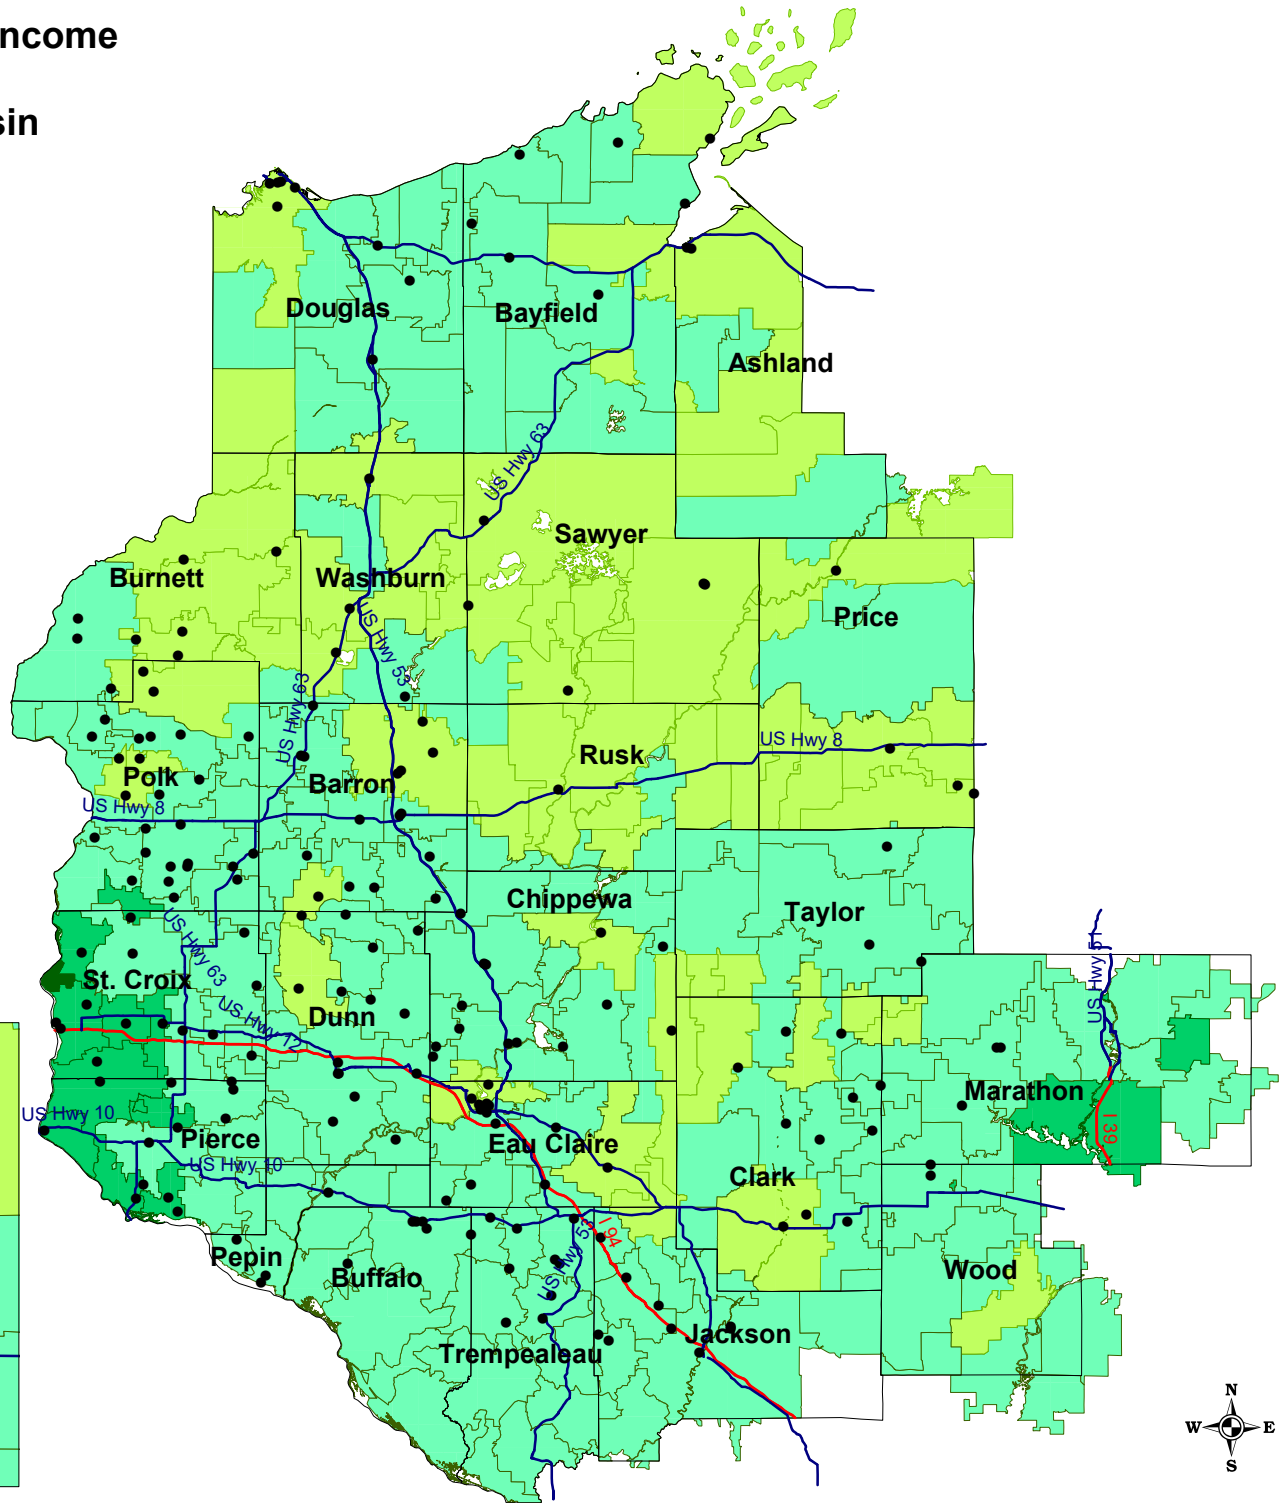

Estimated 2019 Median Household Income by ZIP Code for the Northwest Synod of Wisconsin

Eau Claire Area