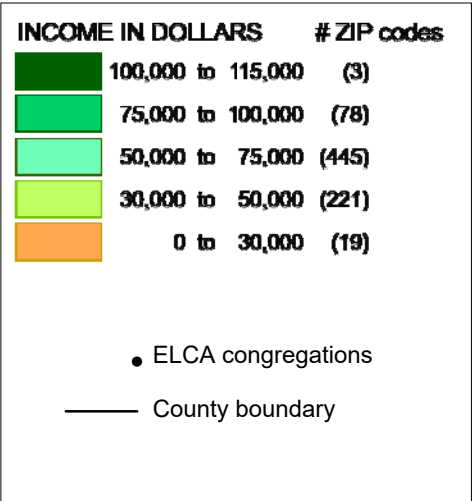

Estimated 2019 Median Household Income by ZIP Code for the Central/Southern Illinois Synod

Peoria, IL Area