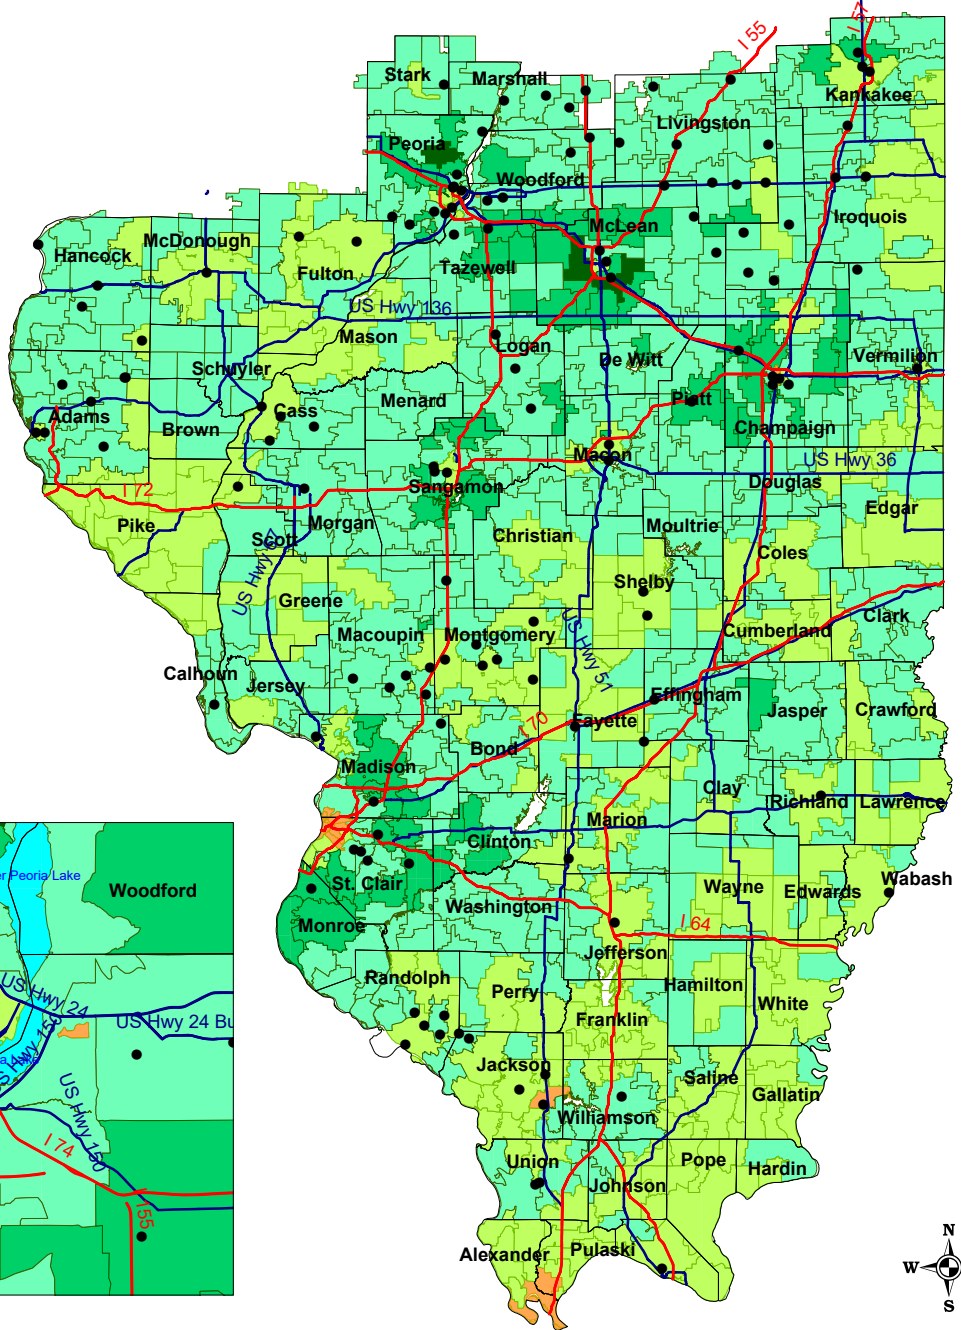

Estimated 2019 Median Household Income by ZIP Code for the Central/Southern Illinois Synod

Peoria, IL Area