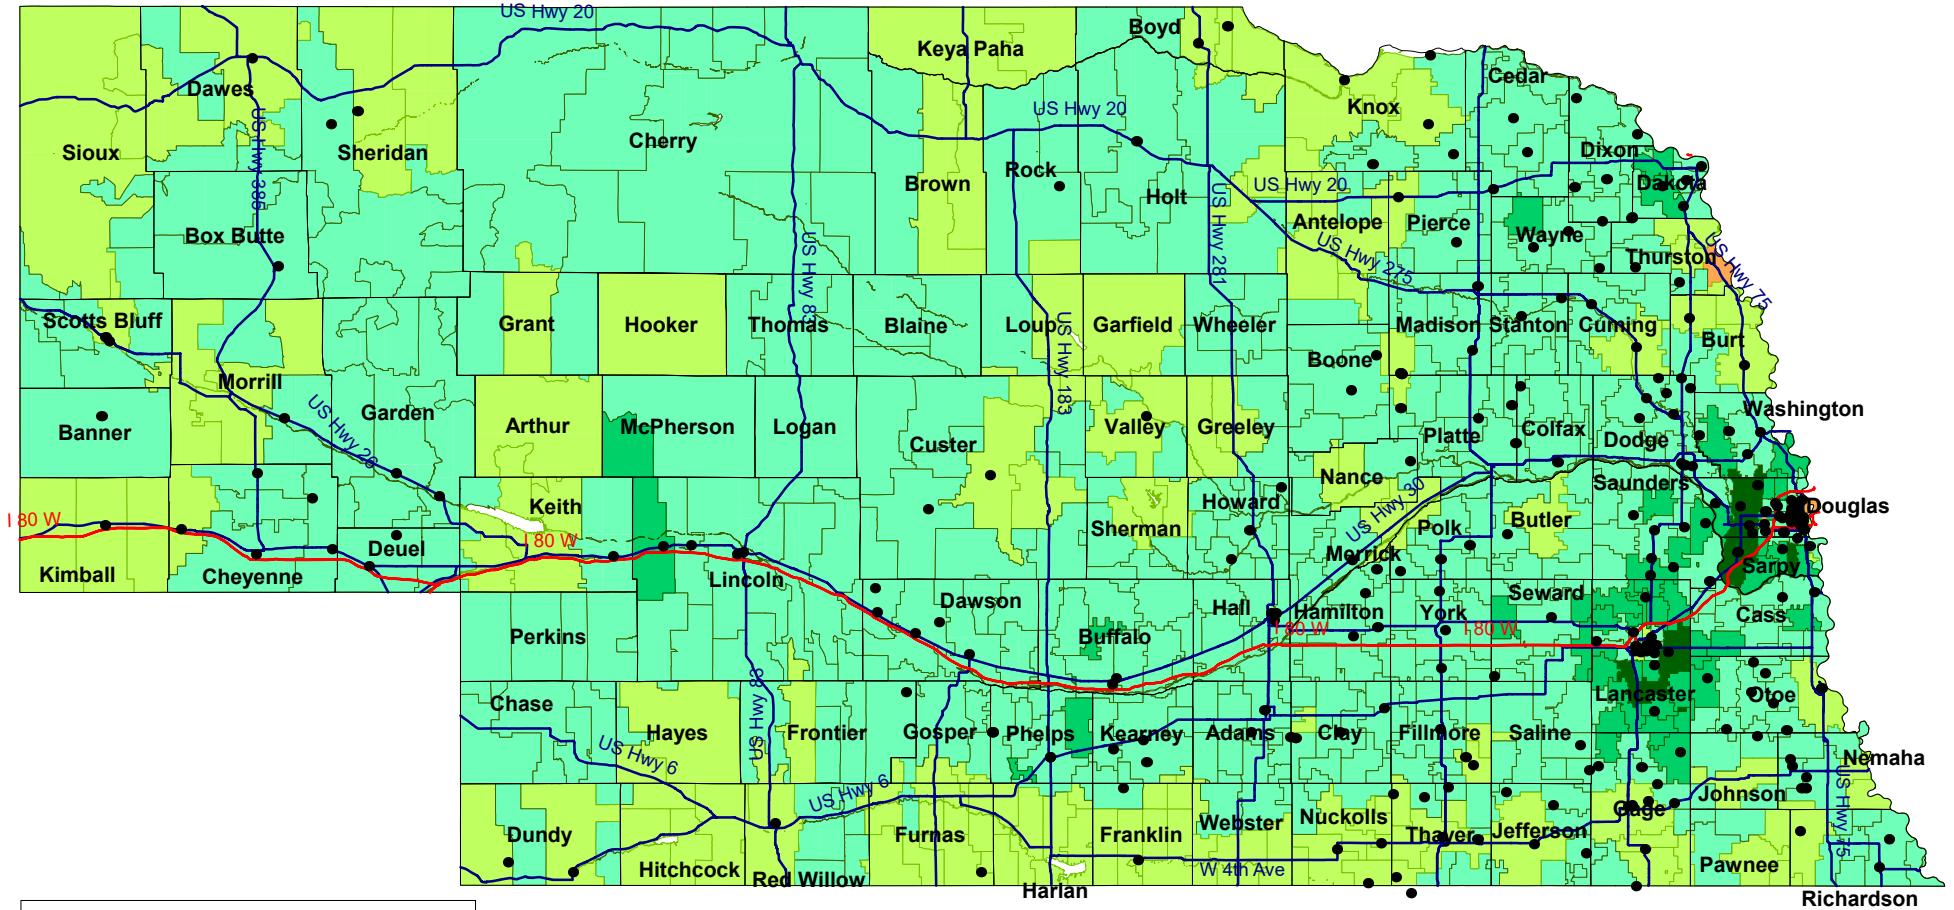

Estimated 2019 Median Household Income by ZIP Codes for the Nebraska Synod

INCOME IN DOLLARS	# ZIP codes
100,000 to 135,000	(17)
75,000 to 100,000	(52)
50,000 to 75,000	(373)
30,000 to 50,000	(129)
0 to 30,000	(6)

- ELCA congregations
- County boundary

Omaha, NE Area

Lincoln, NE Area