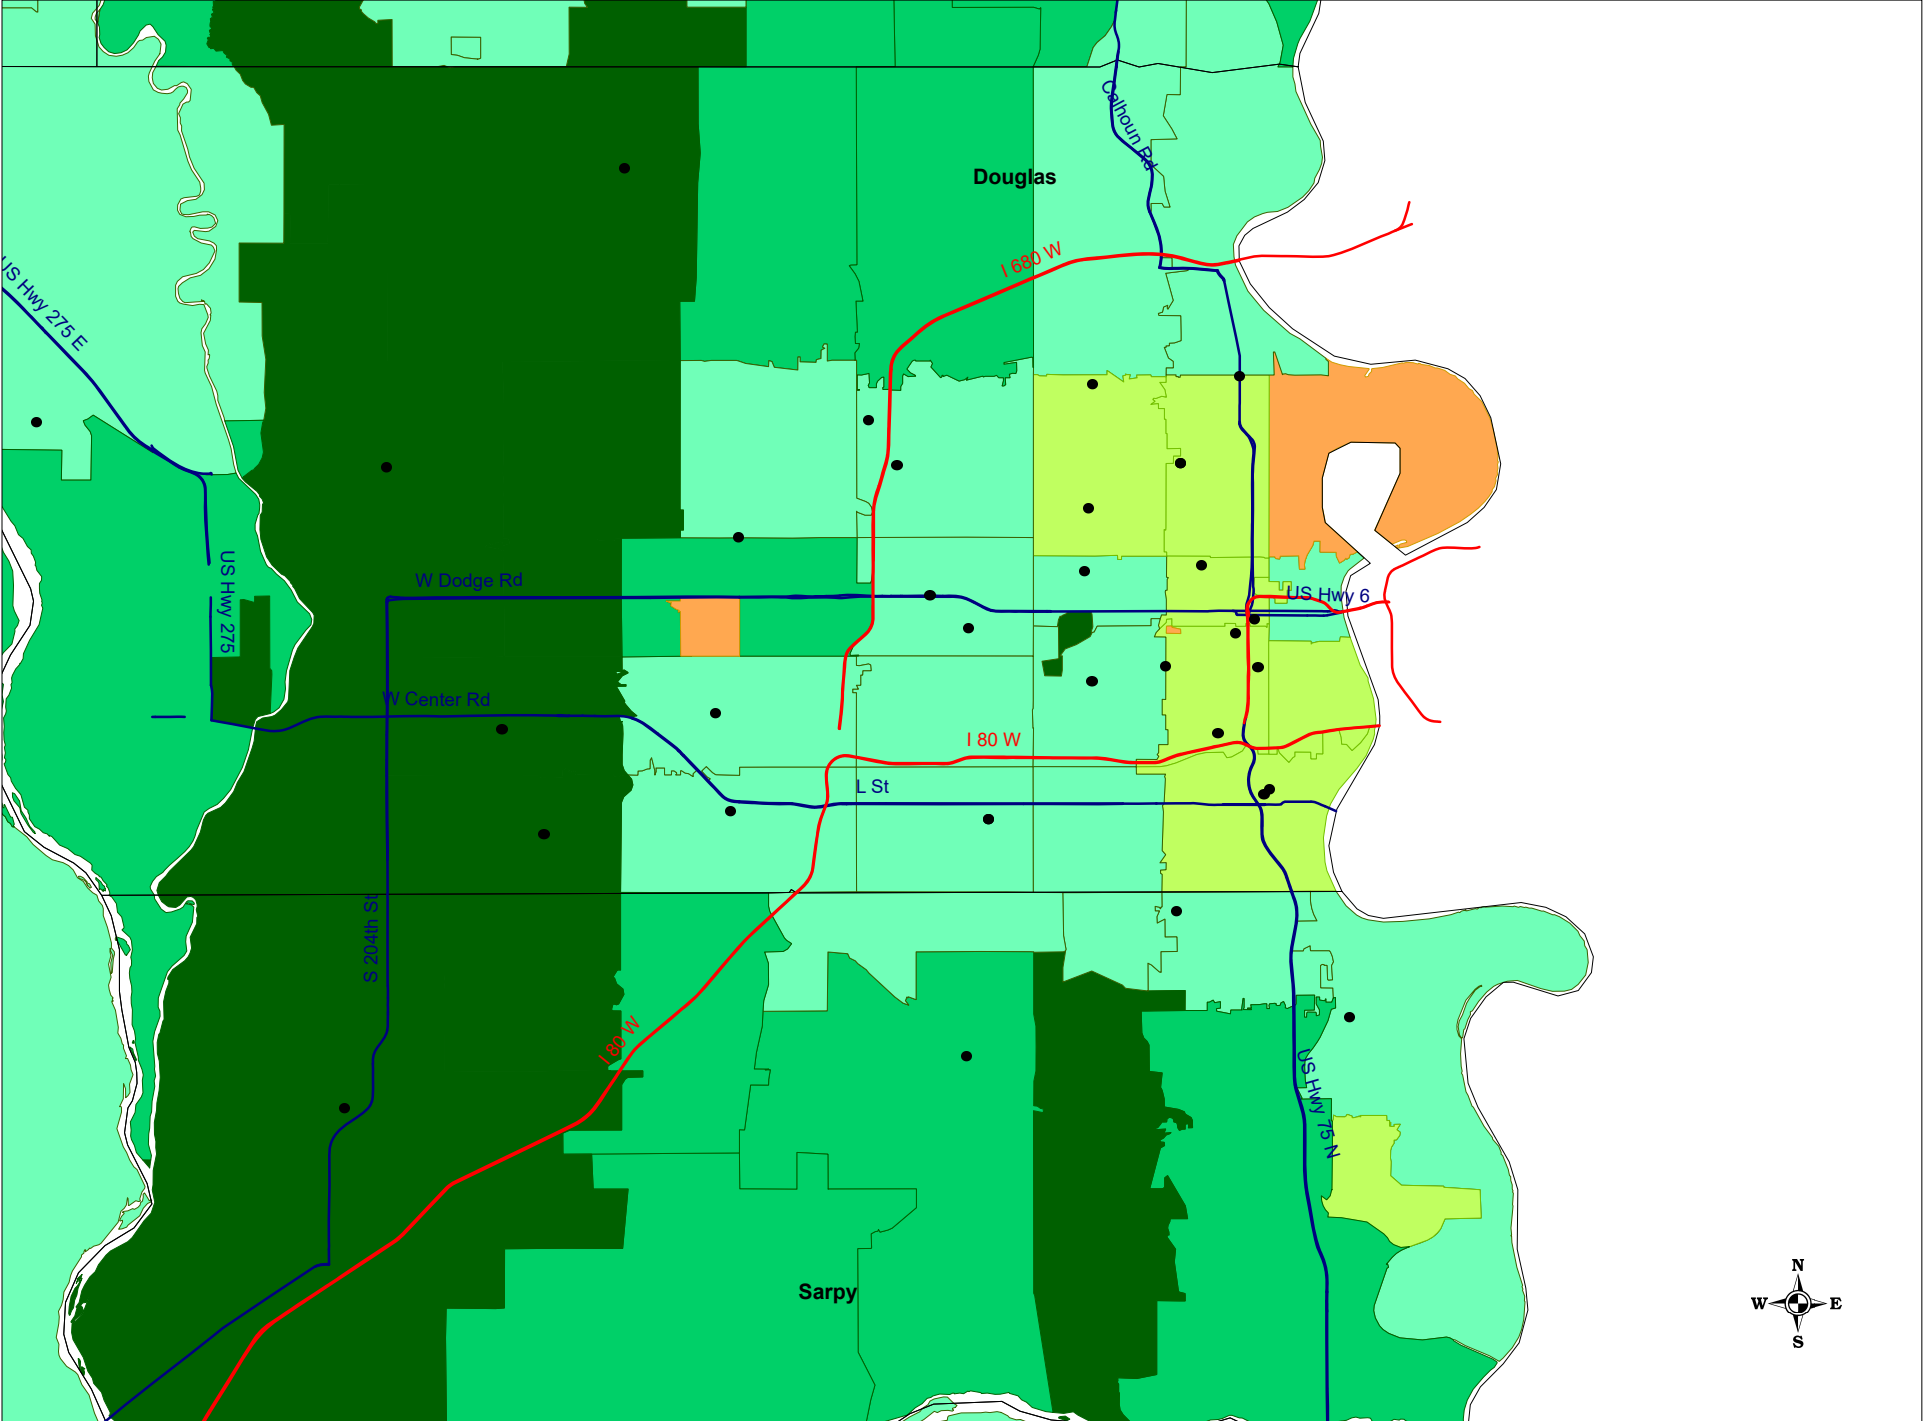

Estimated 2019 Median Household Income by ZIP Codes for the Nebraska Synod

INCOME IN DOLLARS	# ZIP codes
100,000 to 135,000	(17)
75,000 to 100,000	(52)
50,000 to 75,000	(373)
30,000 to 50,000	(129)
0 to 30,000	(6)

- ELCA congregations
- County boundary

Omaha, NE Area

Lincoln, NE Area