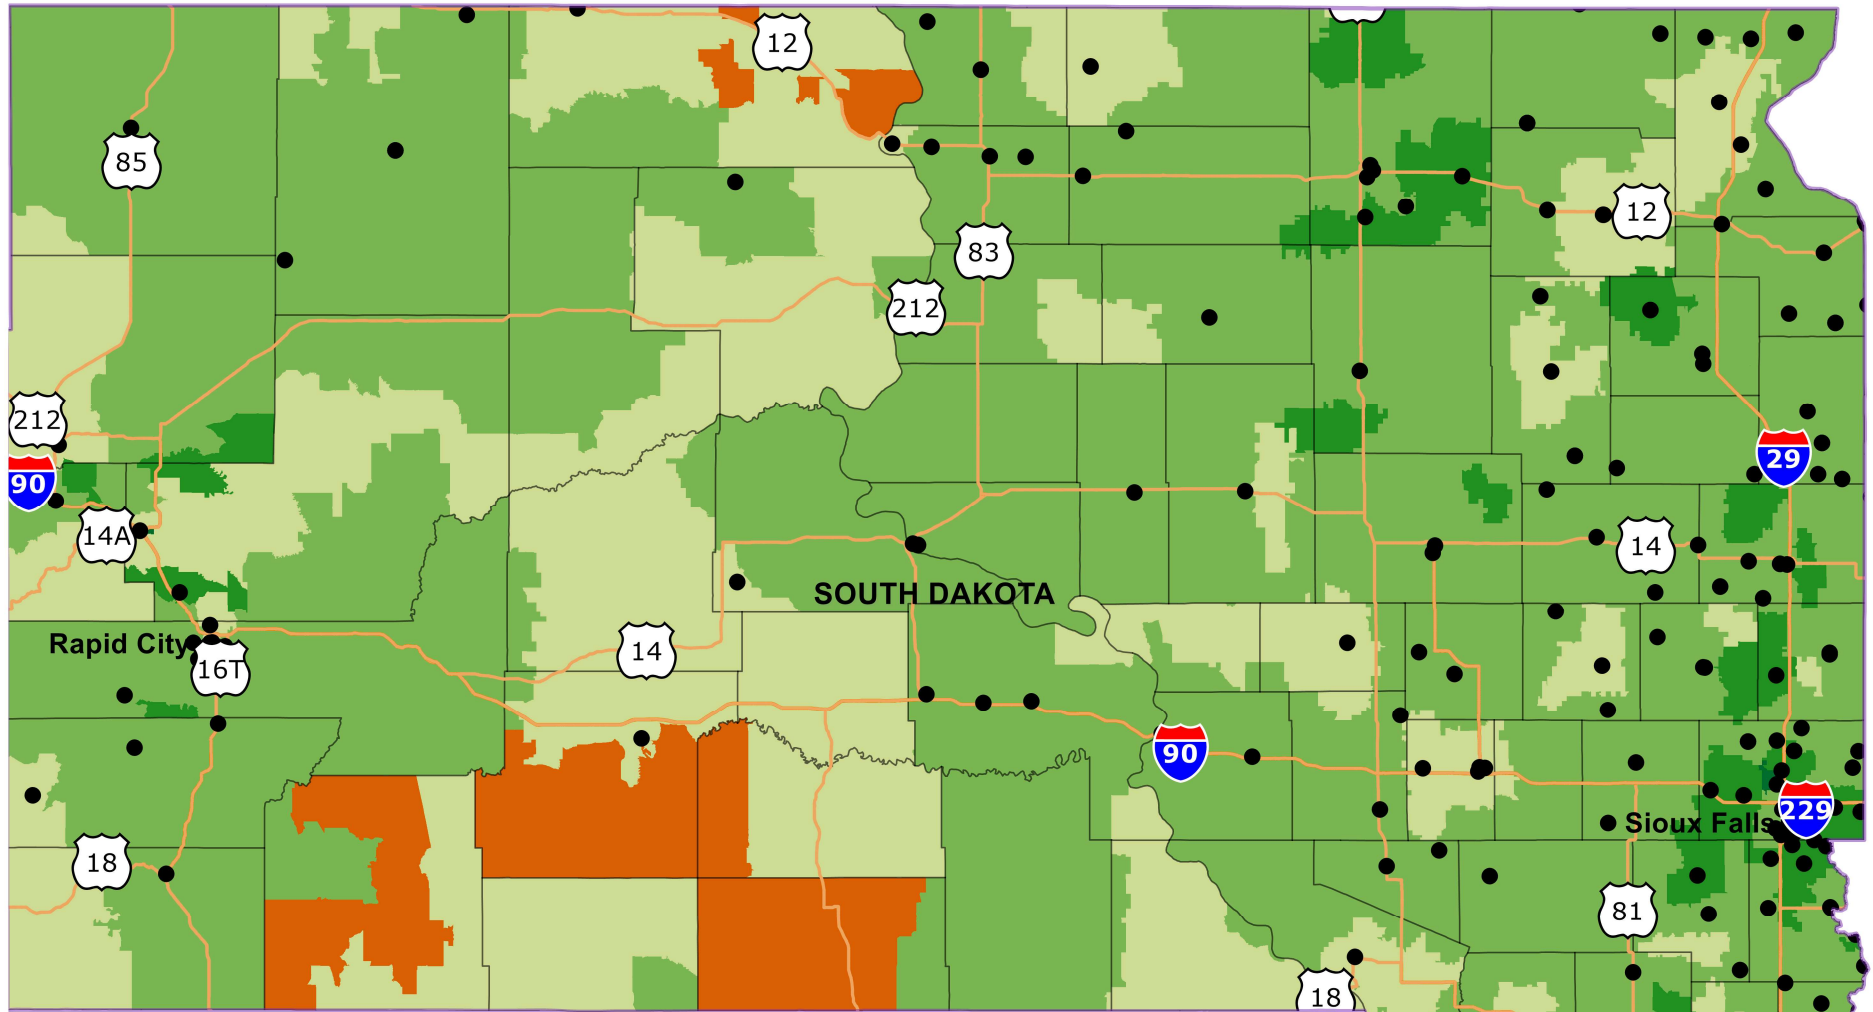

South Dakota Synod 2020 Median Household Income by ZIP Codes

LEGEND

ELCA World Hunger
Evangelical Lutheran Church in America
 God's work. Our hands.

South Dakota Synod: Select Areas 2020 Median Household Income by ZIP Codes

Rapid City Area

Sioux Falls Area

ELCA World Hunger
Evangelical Lutheran Church in America
God's work. Our hands.