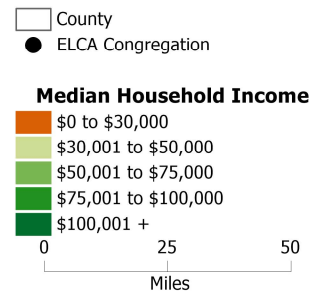

South Dakota Synod 2020 Median Household Income by ZIP Codes

LEGEND

ELCA World Hunger
Evangelical Lutheran Church in America
 God's work. Our hands.

South Dakota Synod: Select Areas 2020 Median Household Income by ZIP Codes

Rapid City Area

Sioux Falls Area

ELCA World Hunger
Evangelical Lutheran Church in America
God's work. Our hands.