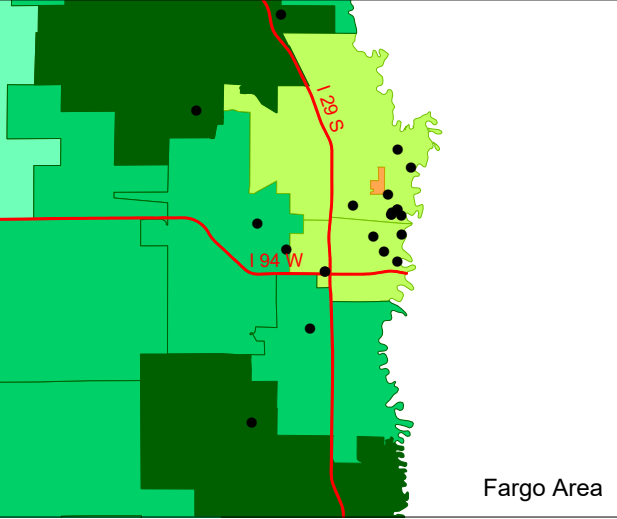

Estimated 2019 Median Household Income by ZIP Code for the Eastern North Dakota Synod

INCOME IN DOLLARS	# ZIP codes
100,000 to 106,400	(3)
75,000 to 100,000	(52)
50,000 to 75,000	(127)
30,000 to 50,000	(11)
0 to 30,000	(3)

● ELCA congregations
 — County boundary