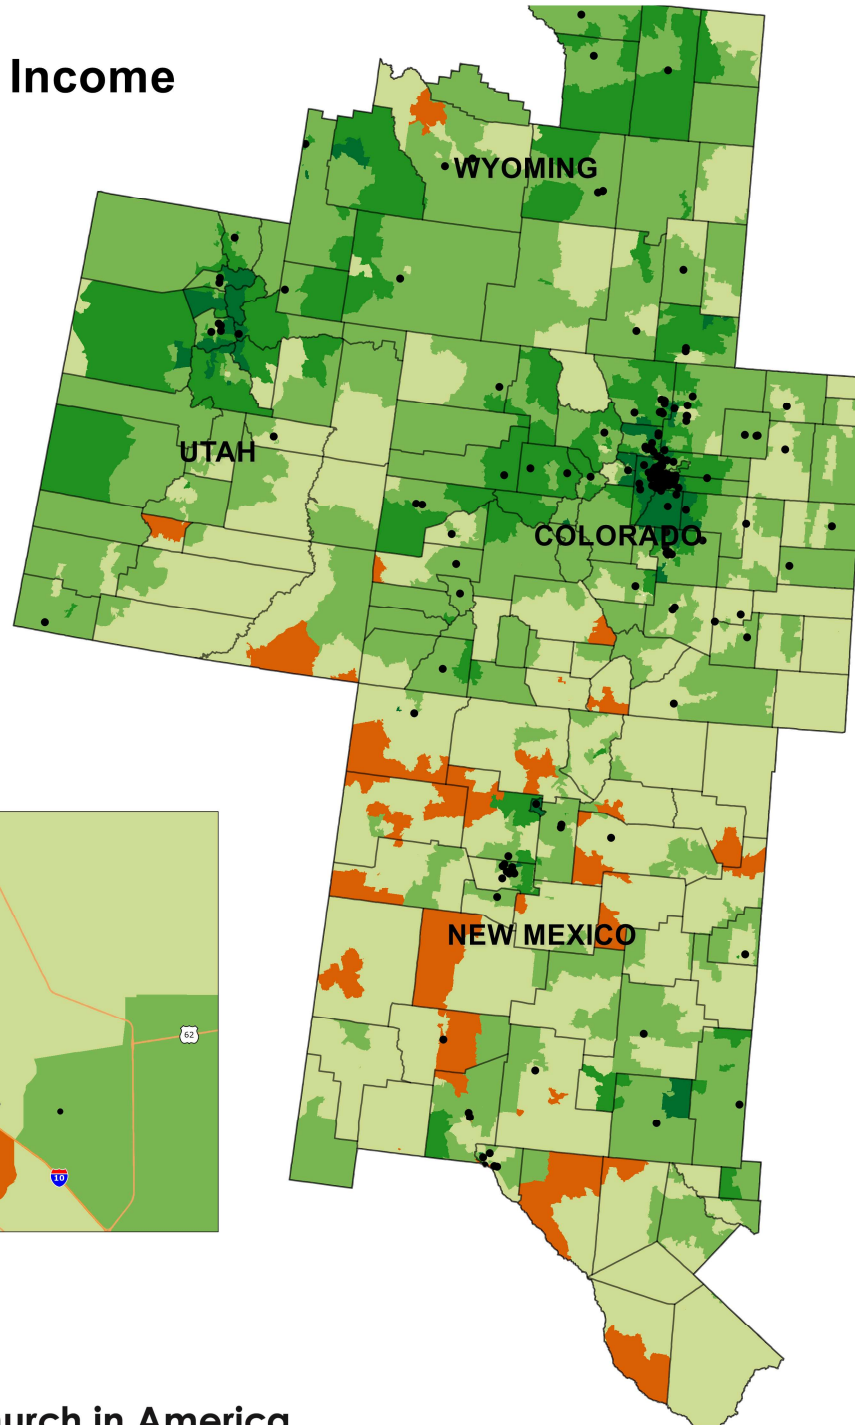

Rocky Mountain Synod 2020 Median Household Income by ZIP Codes

LEGEND

- County
- ELCA Congregation

Median Household Income

- \$0 to \$30,000
- \$30,001 to \$50,000
- \$50,001 to \$75,000
- \$75,001 to \$100,000
- \$100,001 +

El Paso Area

ELCA World Hunger
Evangelical Lutheran Church in America
God's work. Our hands.

Rocky Mountain Synod: Select Areas 2020 Median Household Income by ZIP Codes

Albuquerque Area

Denver Area