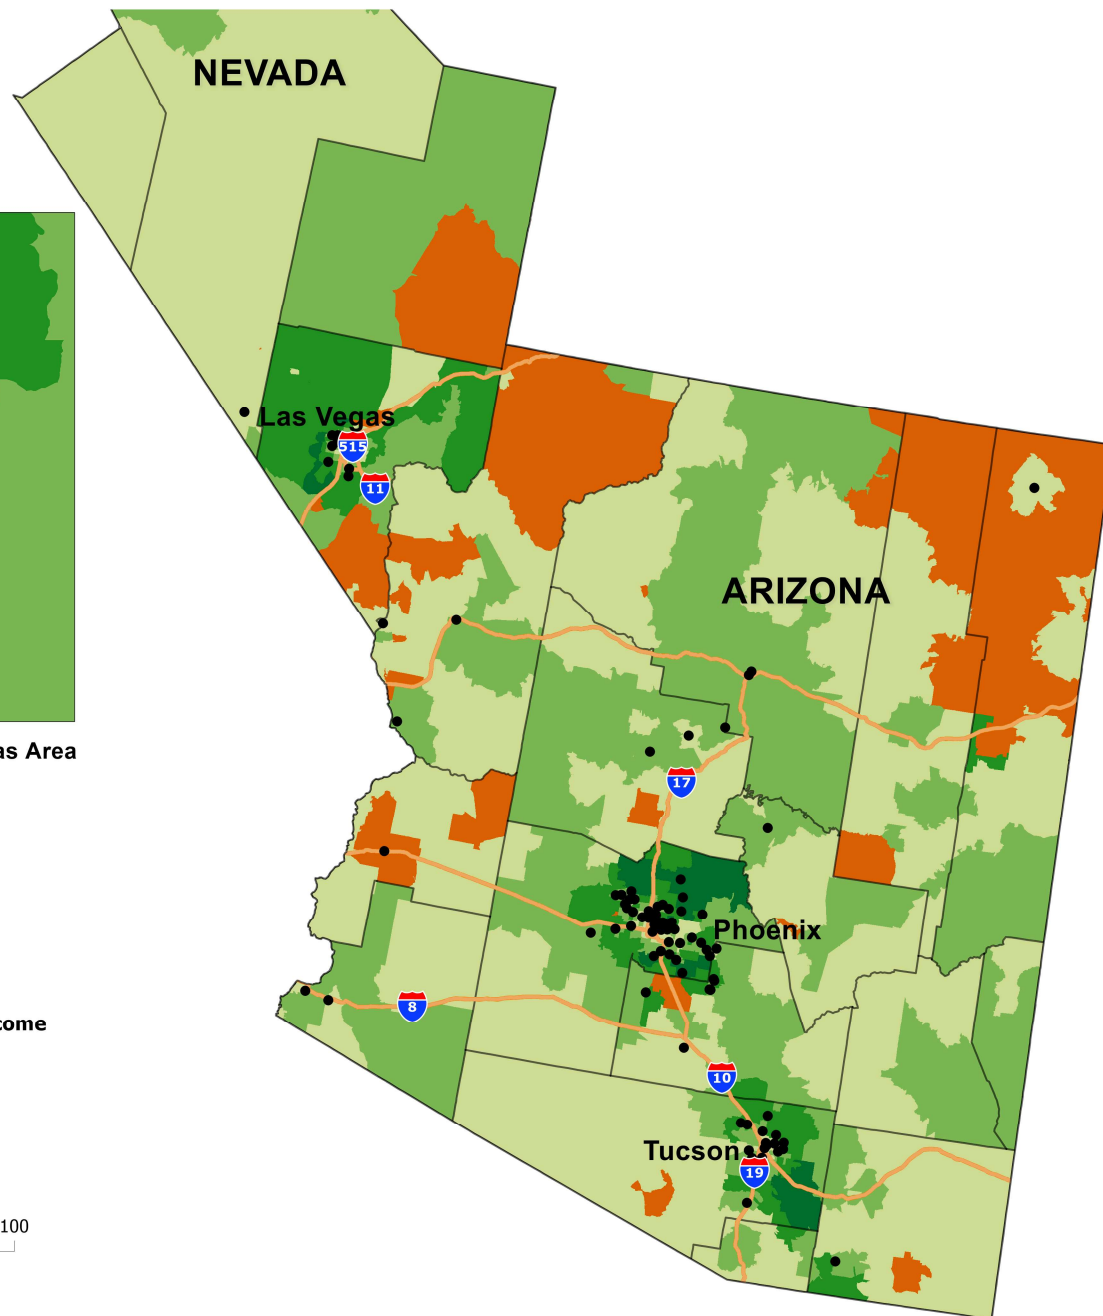

Grand Canyon Synod 2020 Median Household Income by ZIP Codes

Las Vegas Area

LEGEND

- County
 - ELCA Congregation
- Median Household Income**
- \$0 to \$30,000
 - \$30,001 to \$50,000
 - \$50,001 to \$75,000
 - \$75,001 to \$100,000
 - \$100,001 +

ELCA World Hunger
Evangelical Lutheran Church in America
 God's work. Our hands.

Grand Canyon Synod: Select Areas 2020 Median Household Income by ZIP Codes

Phoenix Area

Tucson Area

ELCA World Hunger
Evangelical Lutheran Church in America
God's work. Our hands.