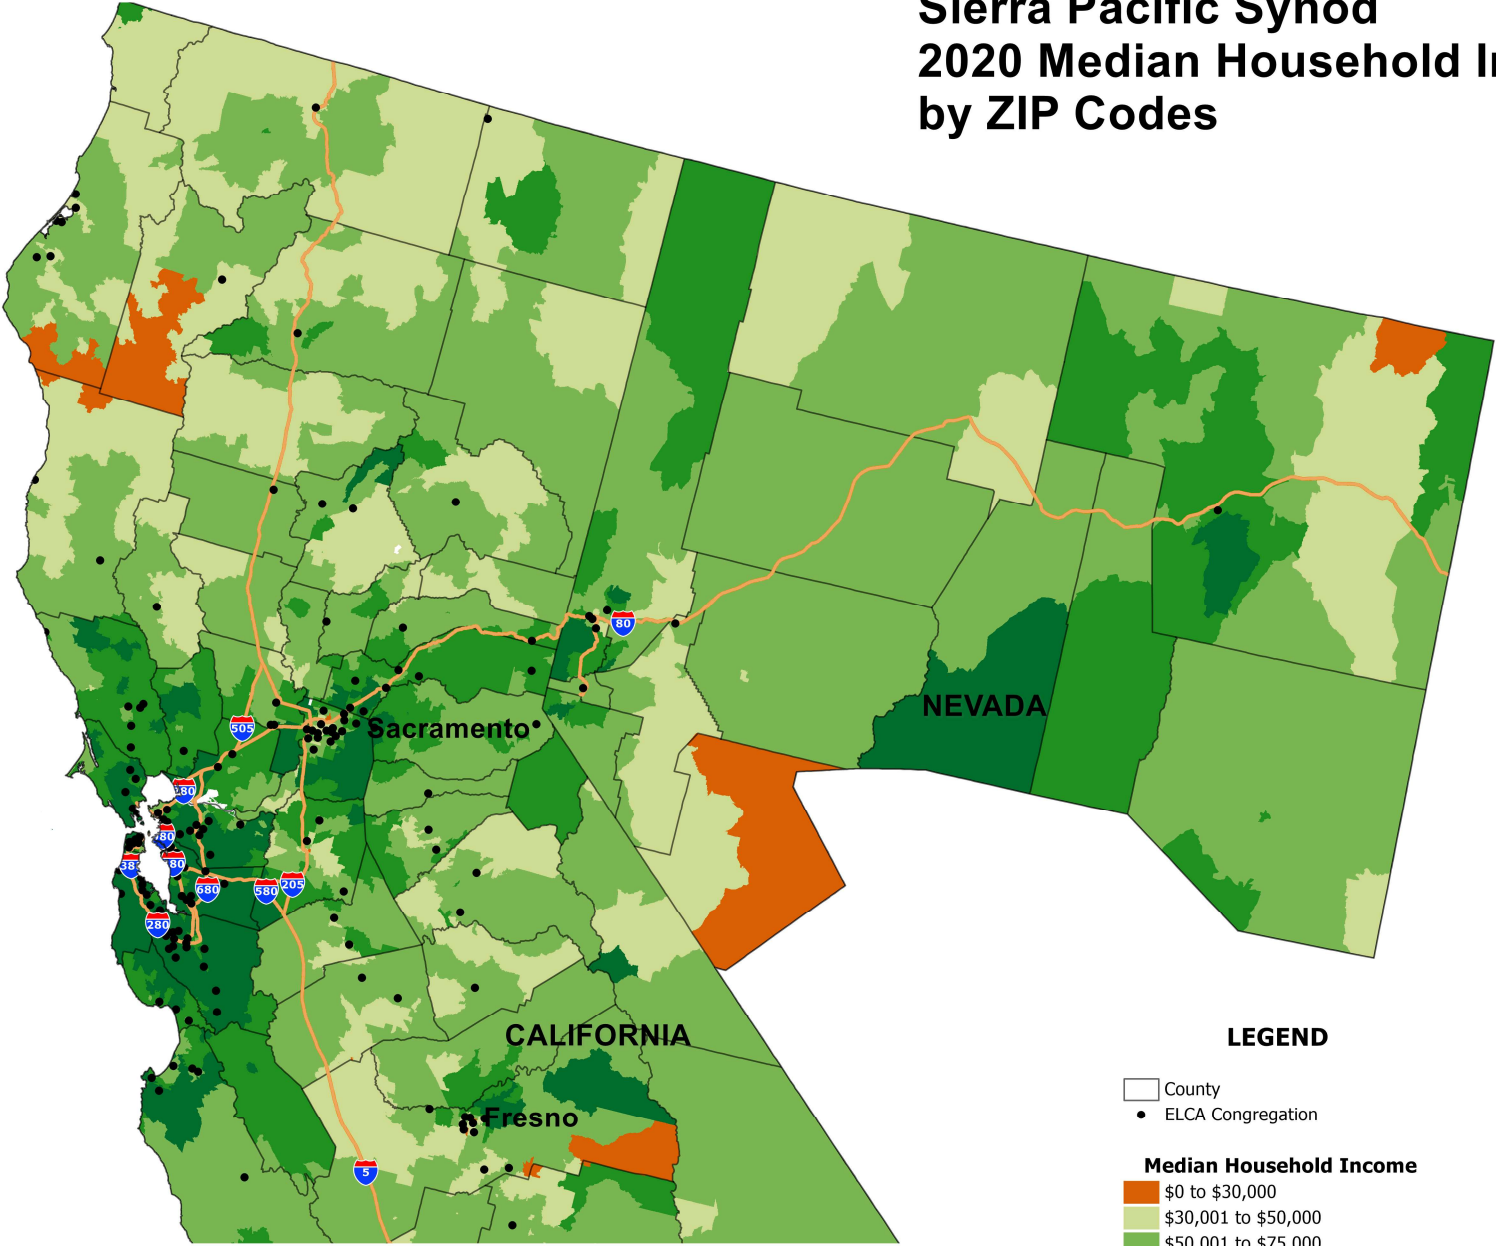

Sierra Pacific Synod 2020 Median Household Income by ZIP Codes

LEGEND

-  County
 -  ELCA Congregation
- Median Household Income**
-  \$0 to \$30,000
 -  \$30,001 to \$50,000
 -  \$50,001 to \$75,000
 -  \$75,001 to \$100,000
 -  \$100,001 +

ELCA World Hunger
Evangelical Lutheran Church in America
 God's work. Our hands.

Sierra Pacific Synod: Select Areas 2020 Median Household Income by ZIP Codes

Sacramento Area

Fresno Area

San Francisco - Oakland Area