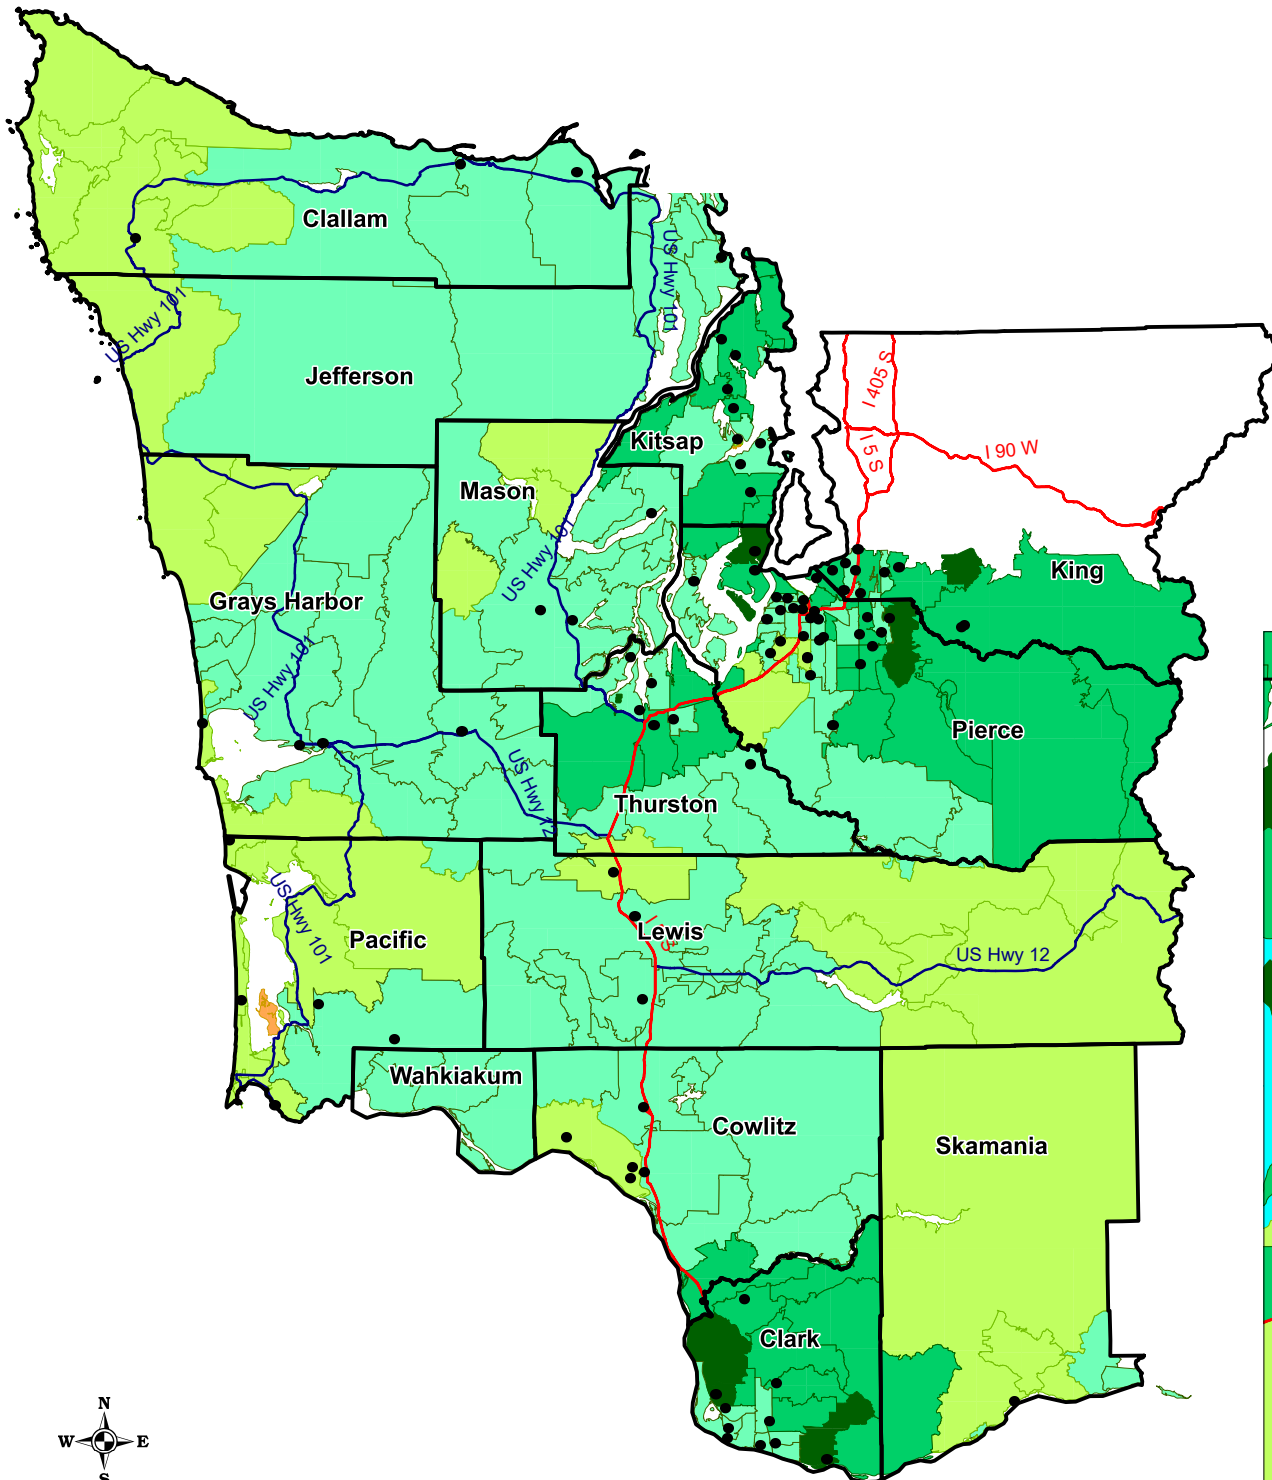

Estimated 2019 Median Household Income by ZIP Code for the Southwestern Washington Synod

| INCOME IN DOLLARS | # ZIP codes |
|--------------------|-------------|
| 100,000 to 114,000 | (8) |
| 75,000 to 100,000 | (45) |
| 50,000 to 75,000 | (108) |
| 30,000 to 50,000 | (37) |
| 0 to 30,000 | (2) |

● ELCA Congregations
 — County boundary