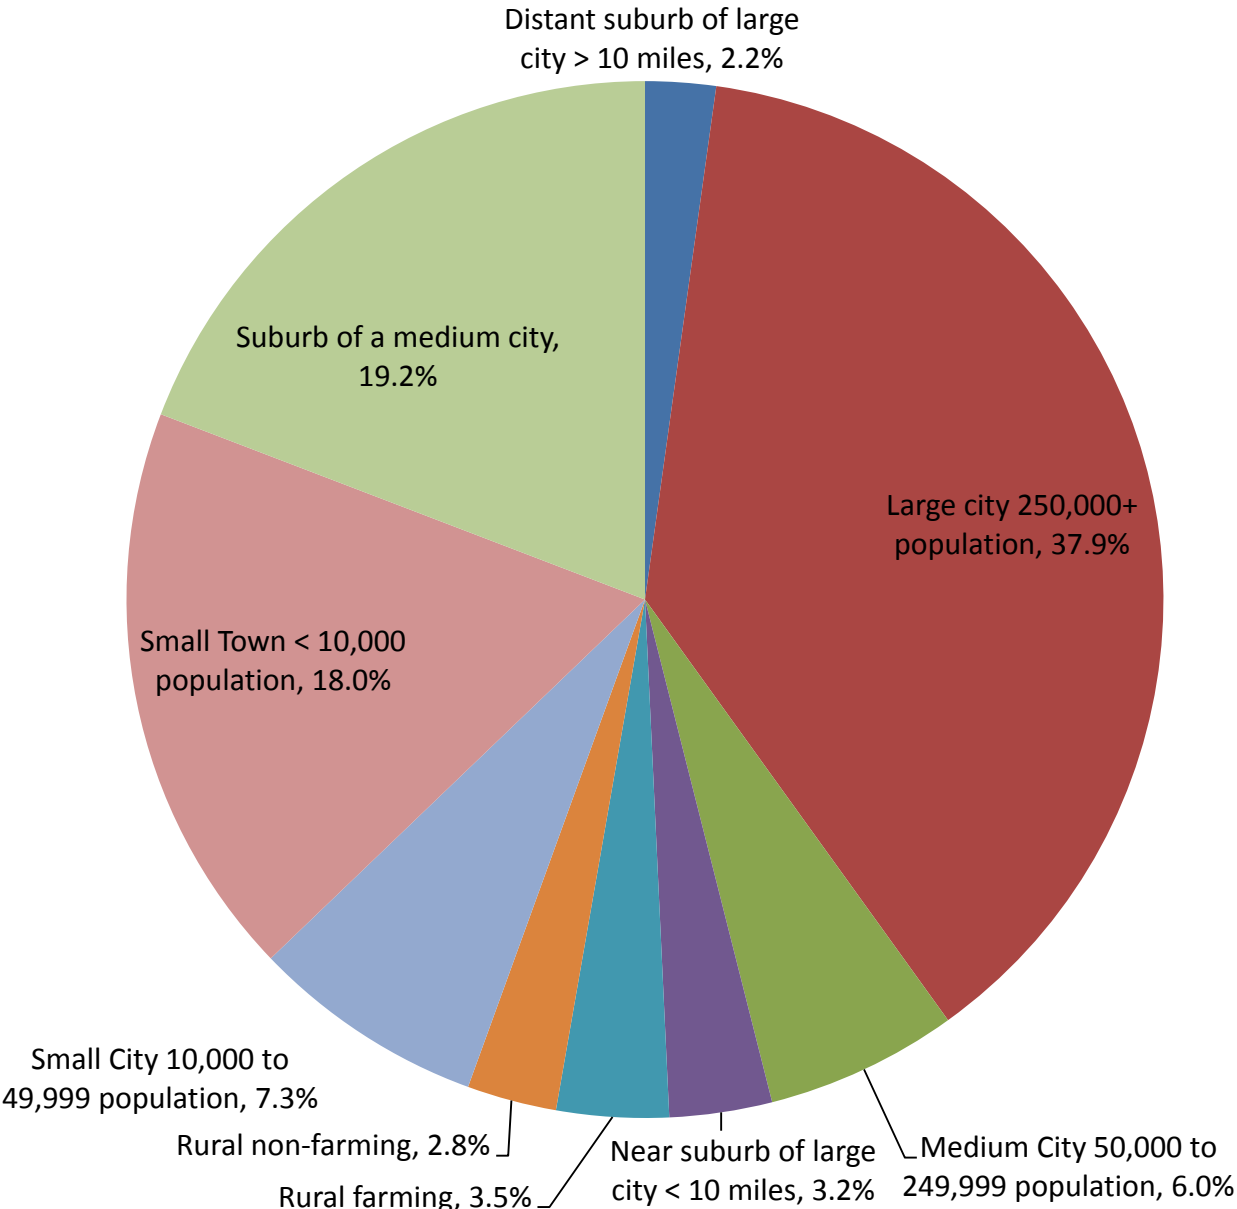

### Ethnicity of New Starts

Data provided by CSM. Graphs created by RE, 6/27/2013.

Based on 317 New Starts.

# Geographic Setting of New Starts

Data provided by CSM. Graphs created by RE, 6/27/2013.

Based on 317 New Starts.

### New Starts by Economic Group Type

Data provided by CSM. Graphs created by RE, 6/27/2013.

Based on 317 New Starts.

# Types of New Starts