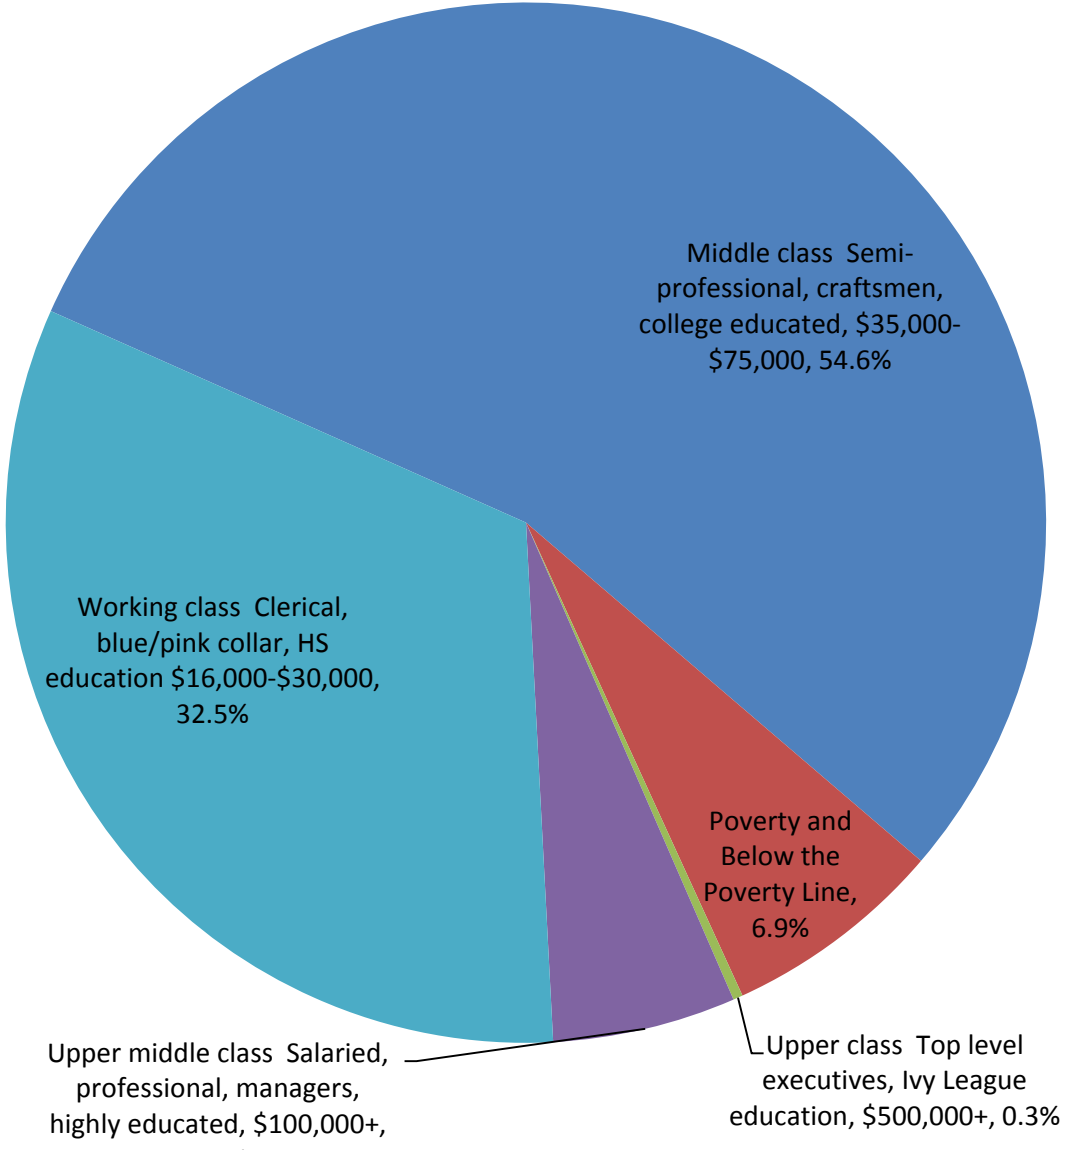

### Ethnicity of New Starts

Data provided by CSM. Graphs created by RE, 6/27/2013.

Based on 317 New Starts.

# Geographic Setting of New Starts

Data provided by CSM. Graphs created by RE, 6/27/2013.

Based on 317 New Starts.

### New Starts by Economic Group Type

Data provided by CSM. Graphs created by RE, 6/27/2013.

Based on 317 New Starts.

# Types of New Starts