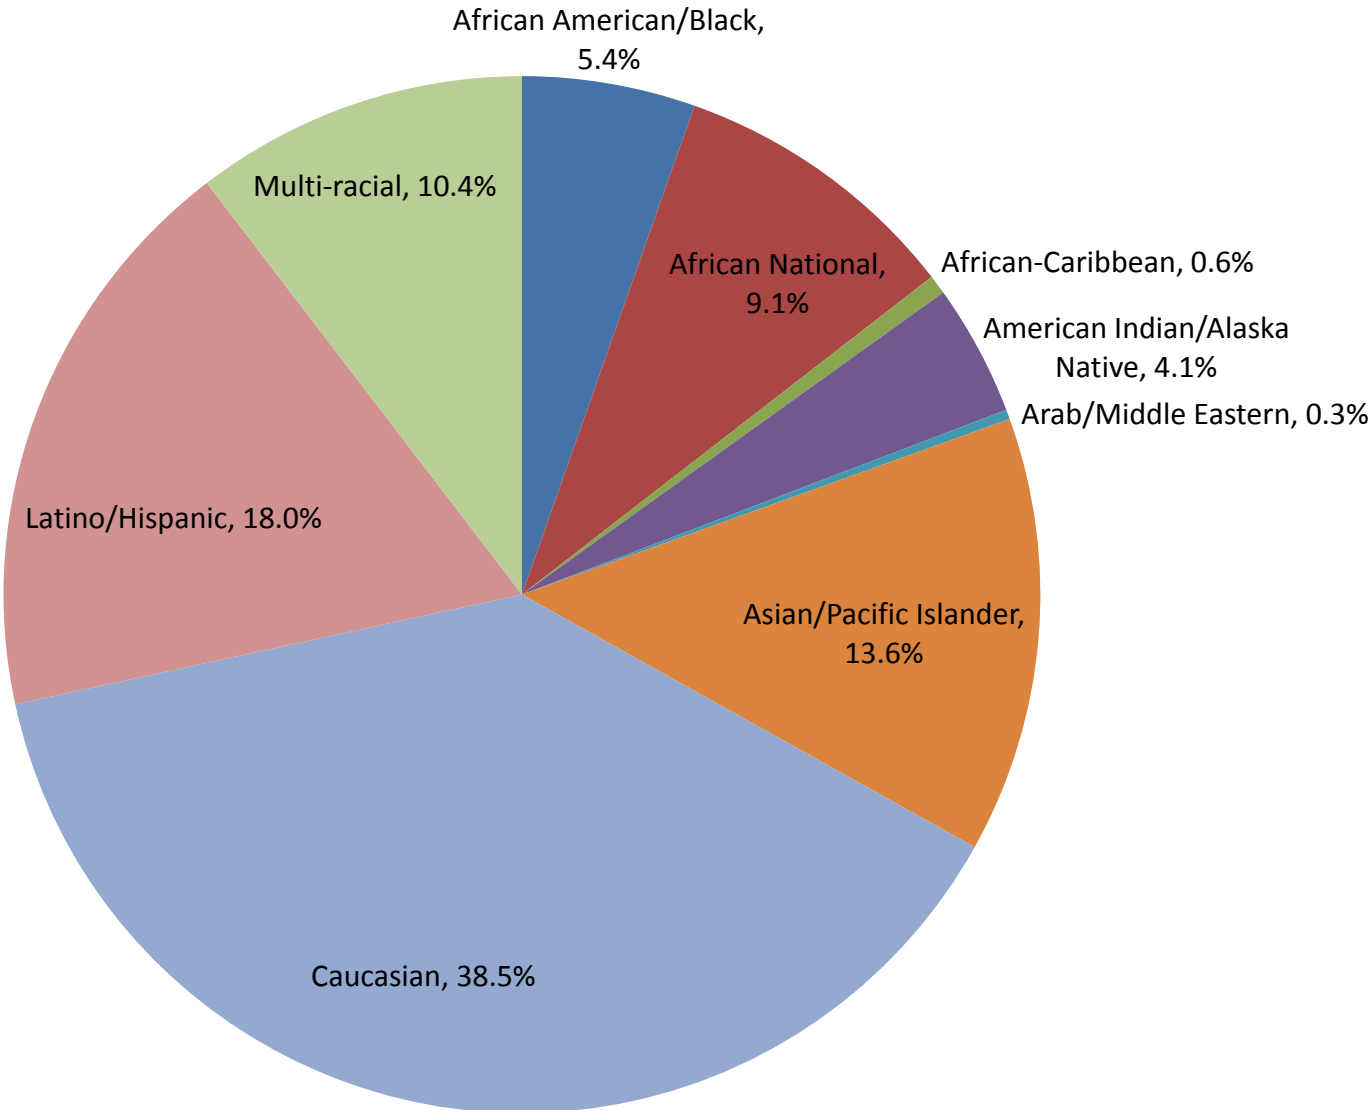

### Ethnicity of New Starts

Data provided by CSM. Graphs created by RE, 6/27/2013.

Based on 317 New Starts.

# Geographic Setting of New Starts

Data provided by CSM. Graphs created by RE, 6/27/2013.

Based on 317 New Starts.