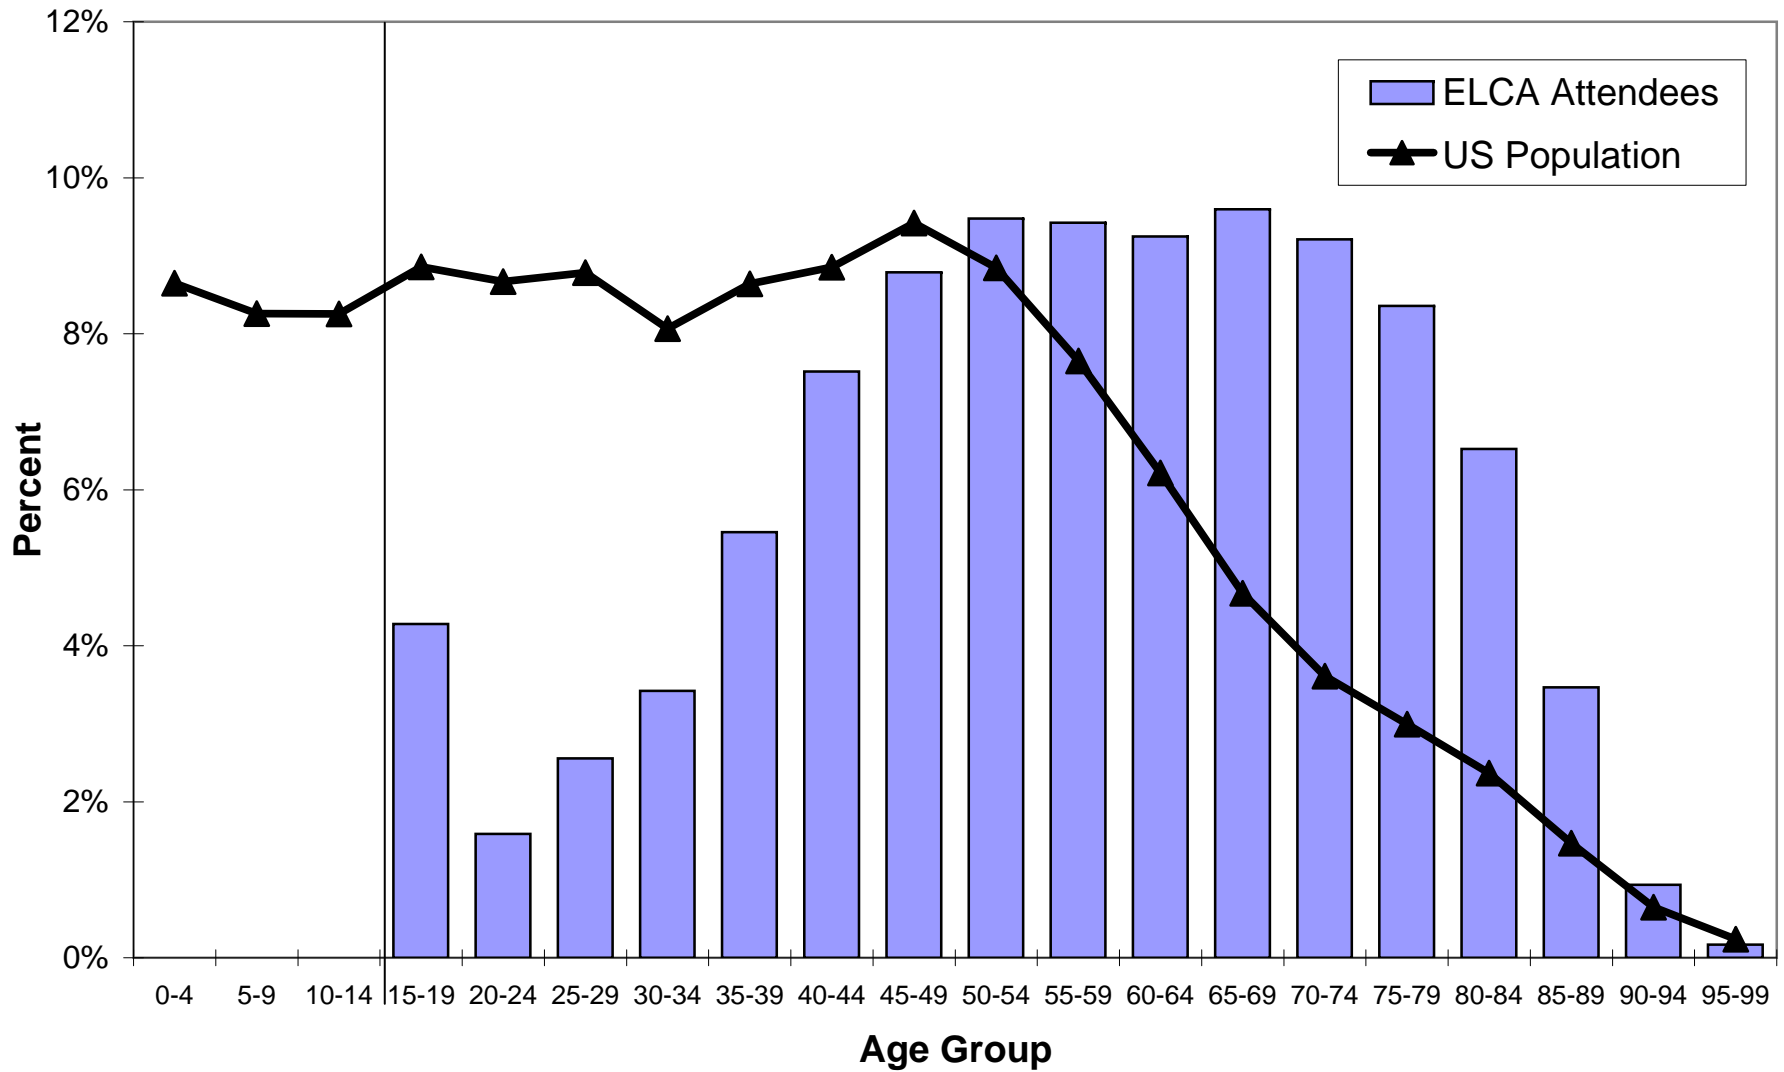

Comparing the 2008 Age of ELCA Attendees and the US Population

Medians for people age 15 to 99 are 58 for ELCA attendees and 39 for US population.

ELCA attendees are 28,887 people age 15 to 99 who attended a randomly selected ELCA congregation in October 2008. The figures for ages 15 to 99 for both the ELCA and the US population total 100% making comparisons very easy. The figures for children under the age of 15 the age of 15 were added using the same scale to complete the picture of the US population.