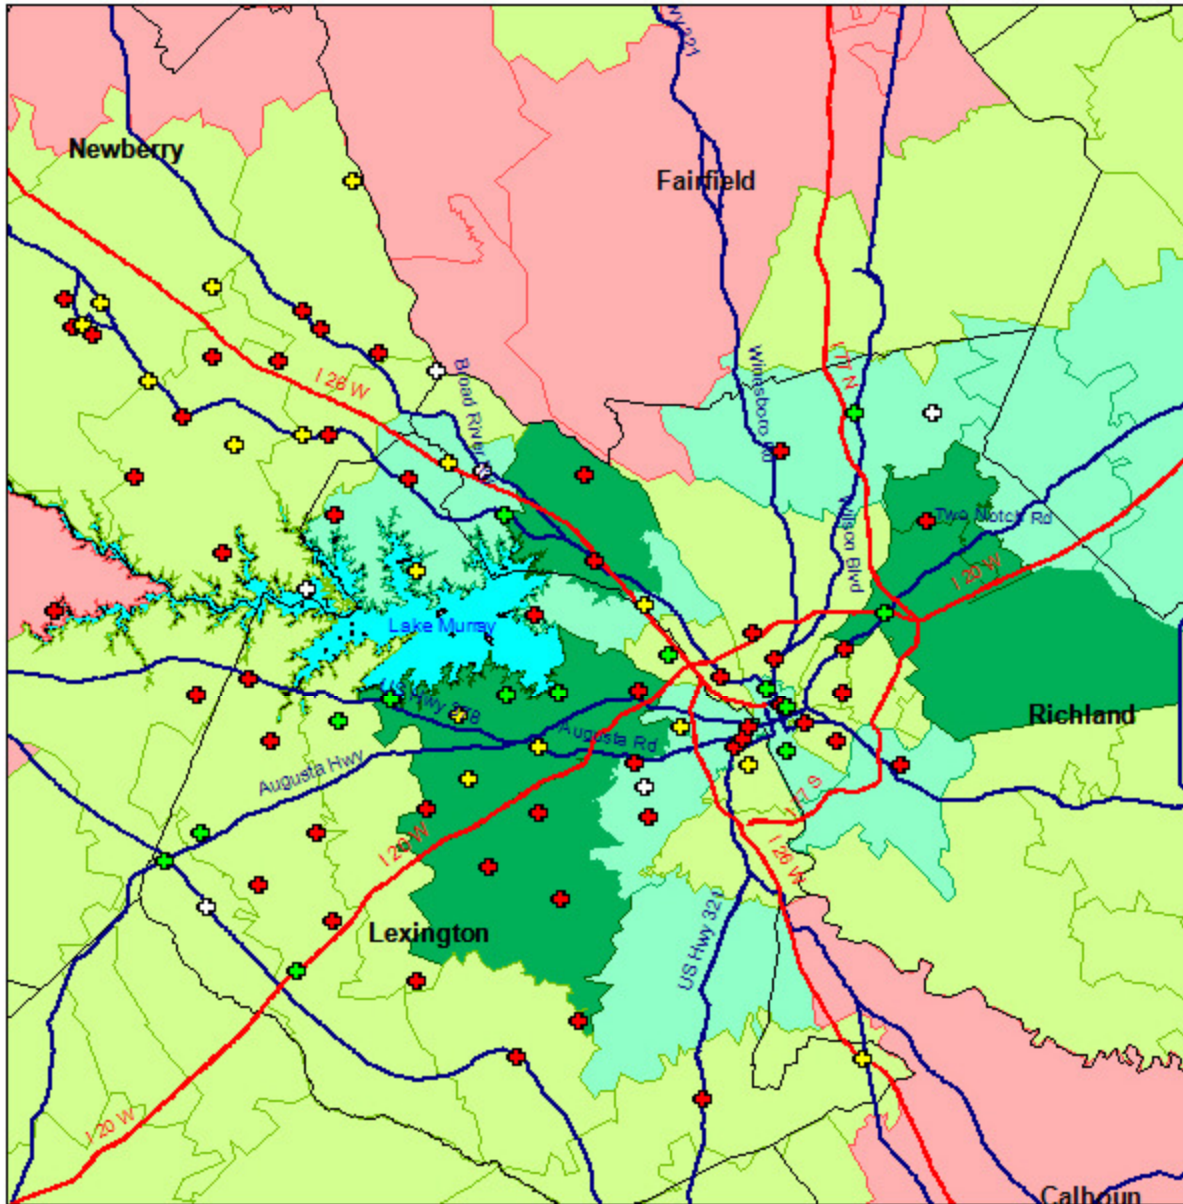

Projected Change in Population from 2010 to 2015 by ZIP Codes and Change in Congregation Average Attendance from 2005 to 2010 for the South Carolina Synod

**Projected Change in Population from 2010 to 2015
by ZIP Codes and
Change in Congregation Average Attendance
from 2005 to 2010
for Select Areas in the South Carolina Synod**

Columbia, SC Area

Charleston, SC Area