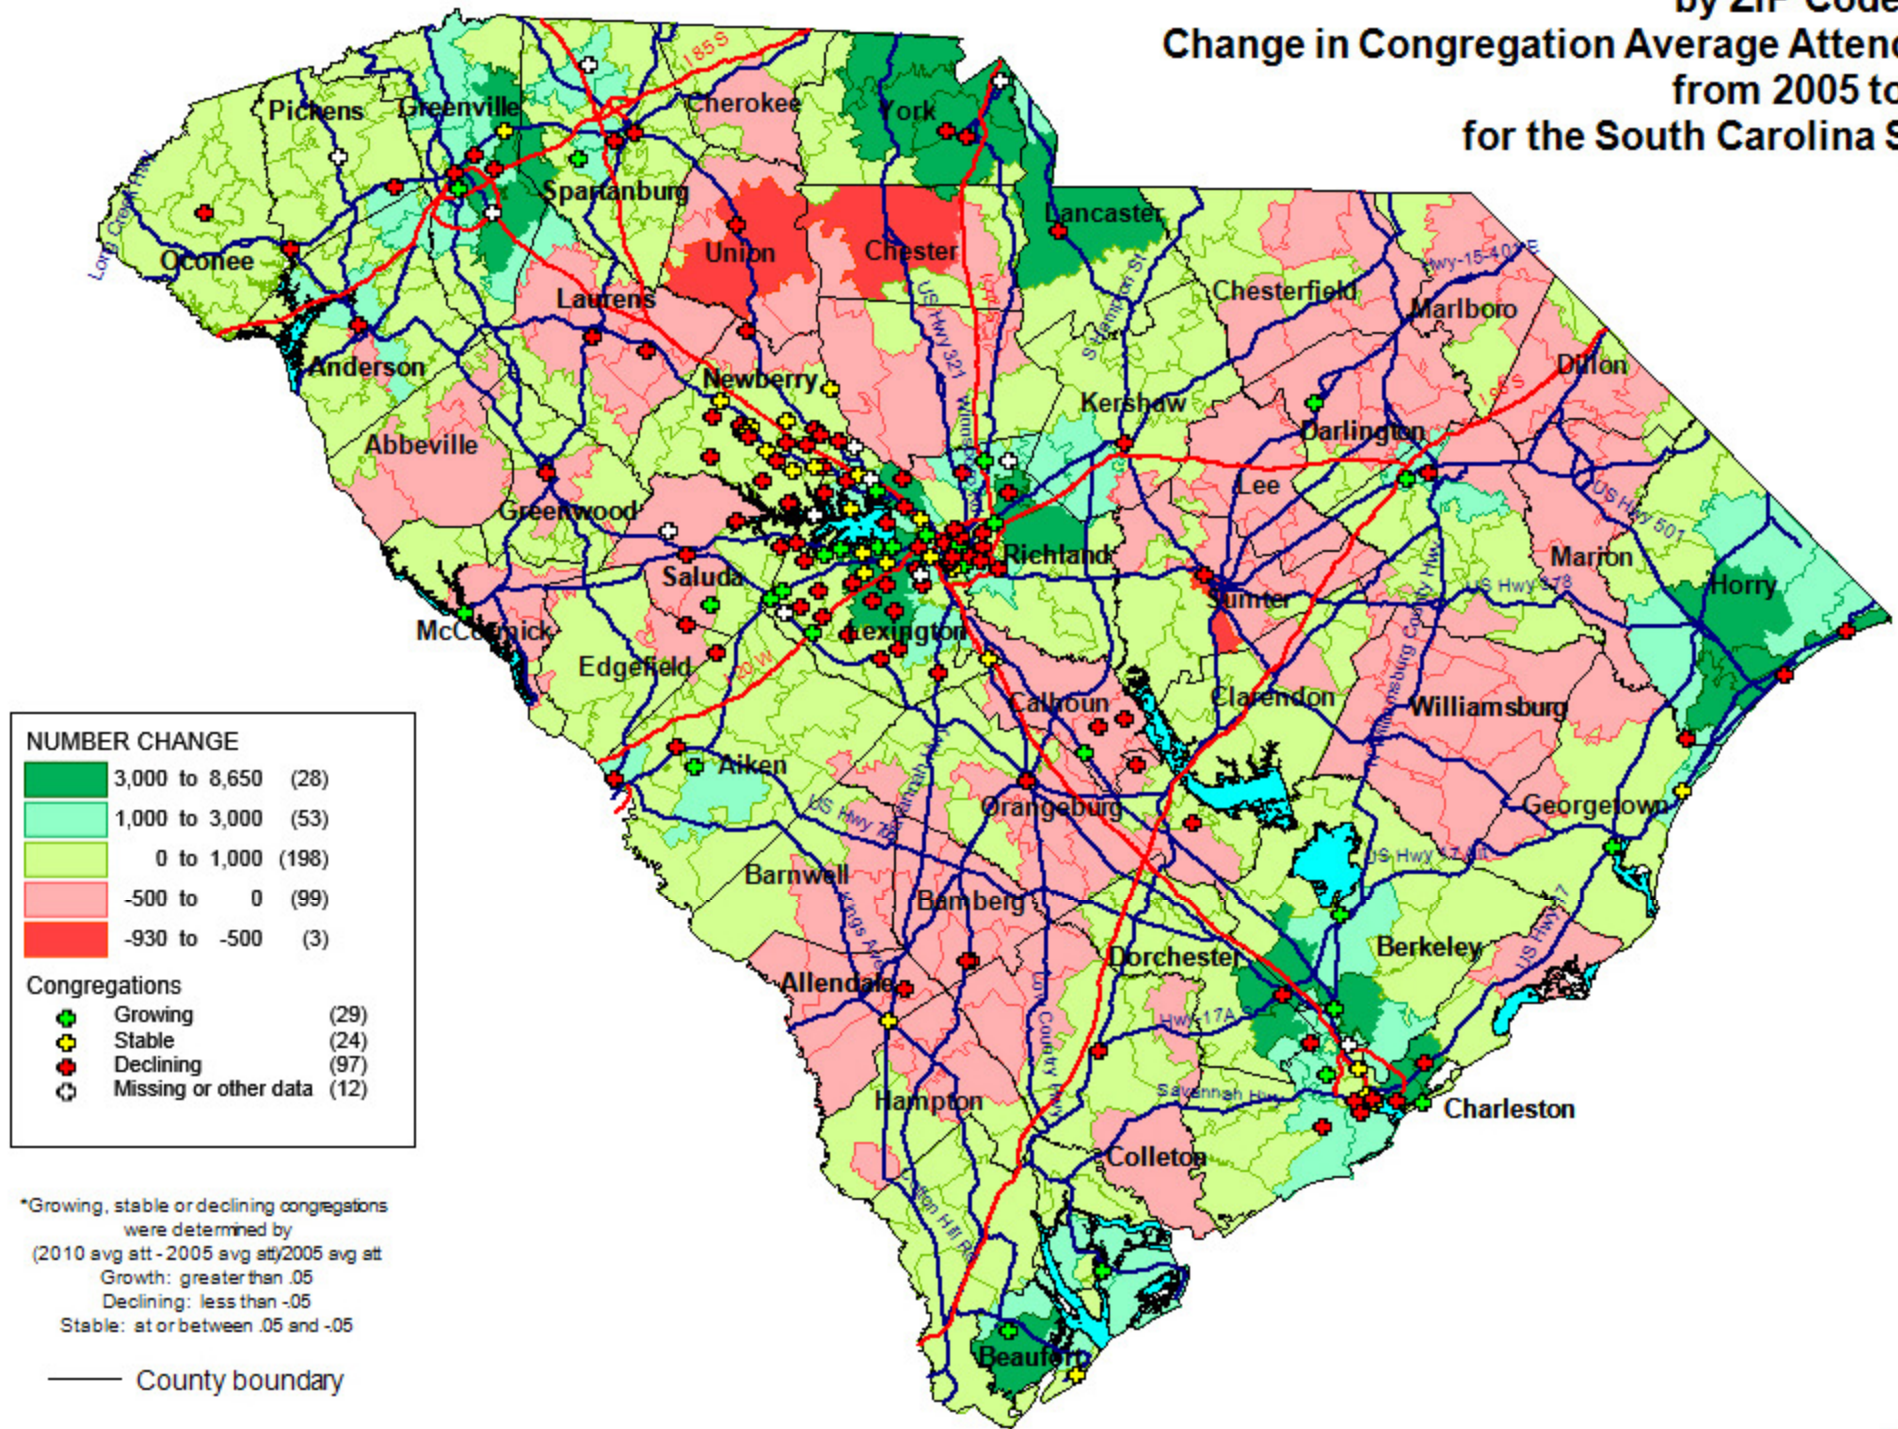

Projected Change in Population from 2010 to 2015 by ZIP Codes and Change in Congregation Average Attendance from 2005 to 2010 for the South Carolina Synod

**Projected Change in Population from 2010 to 2015
by ZIP Codes and
Change in Congregation Average Attendance
from 2005 to 2010
for Select Areas in the South Carolina Synod**

Columbia, SC Area

Charleston, SC Area