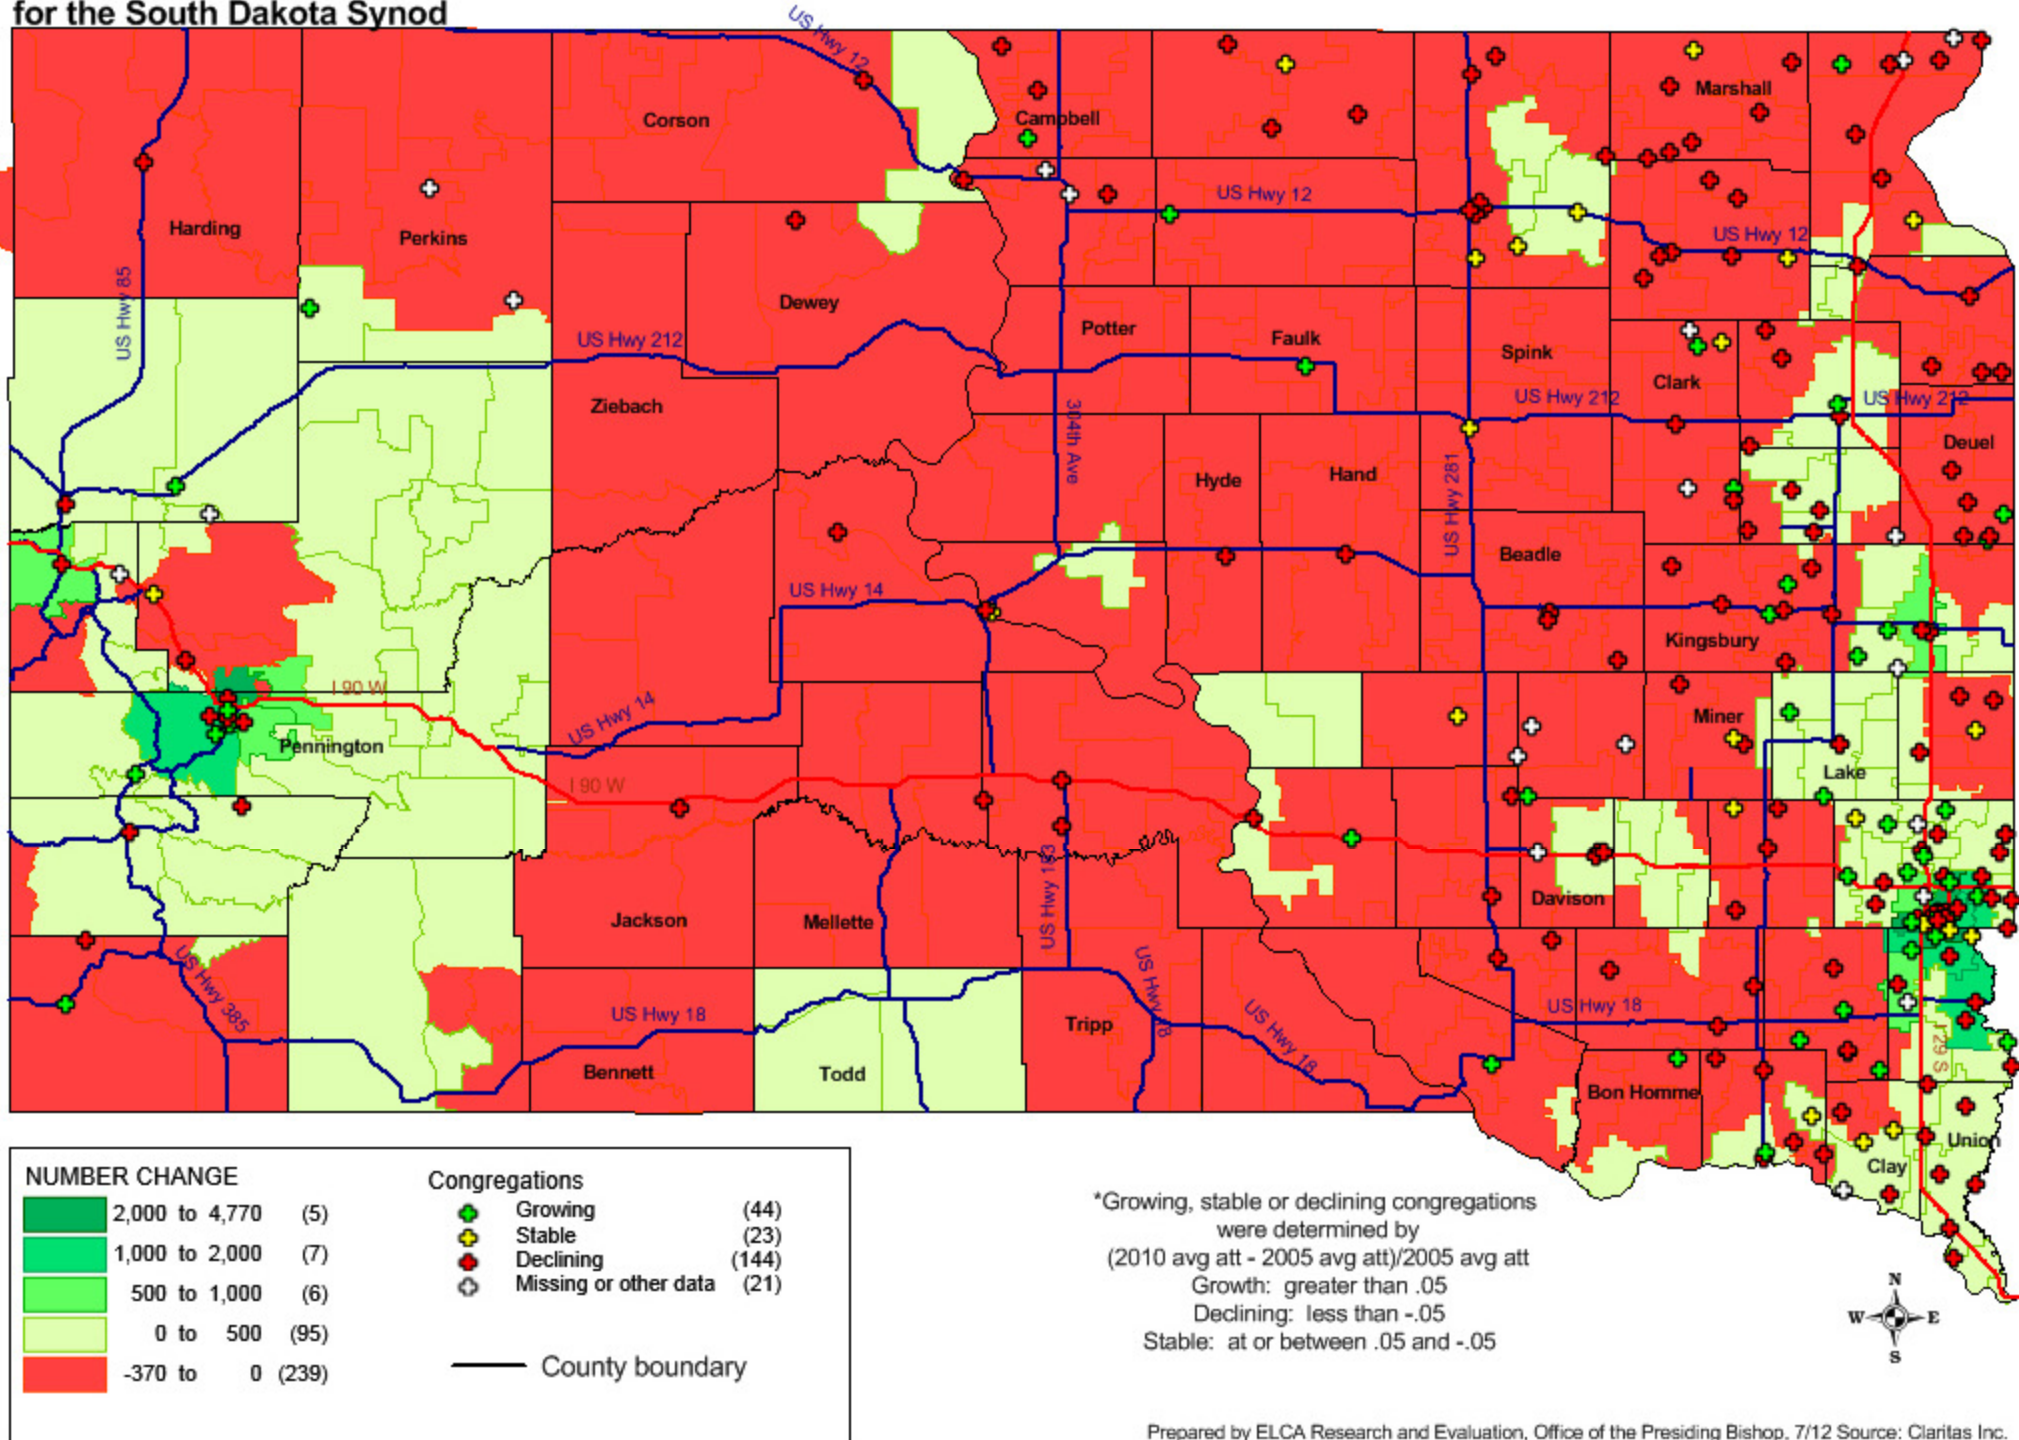

**Projected Change in Population from 2010 to 2015
by ZIP Codes and
Change in Congregation Average Attendance from 2005 to 2010
for the South Dakota Synod**

**Projected Change in Population from 2010 to 2015
by ZIP Codes and
Change in Congregation Average Attendance
from 2005 to 2010**

Rapid City, SD Area

Sioux Falls, SD Area