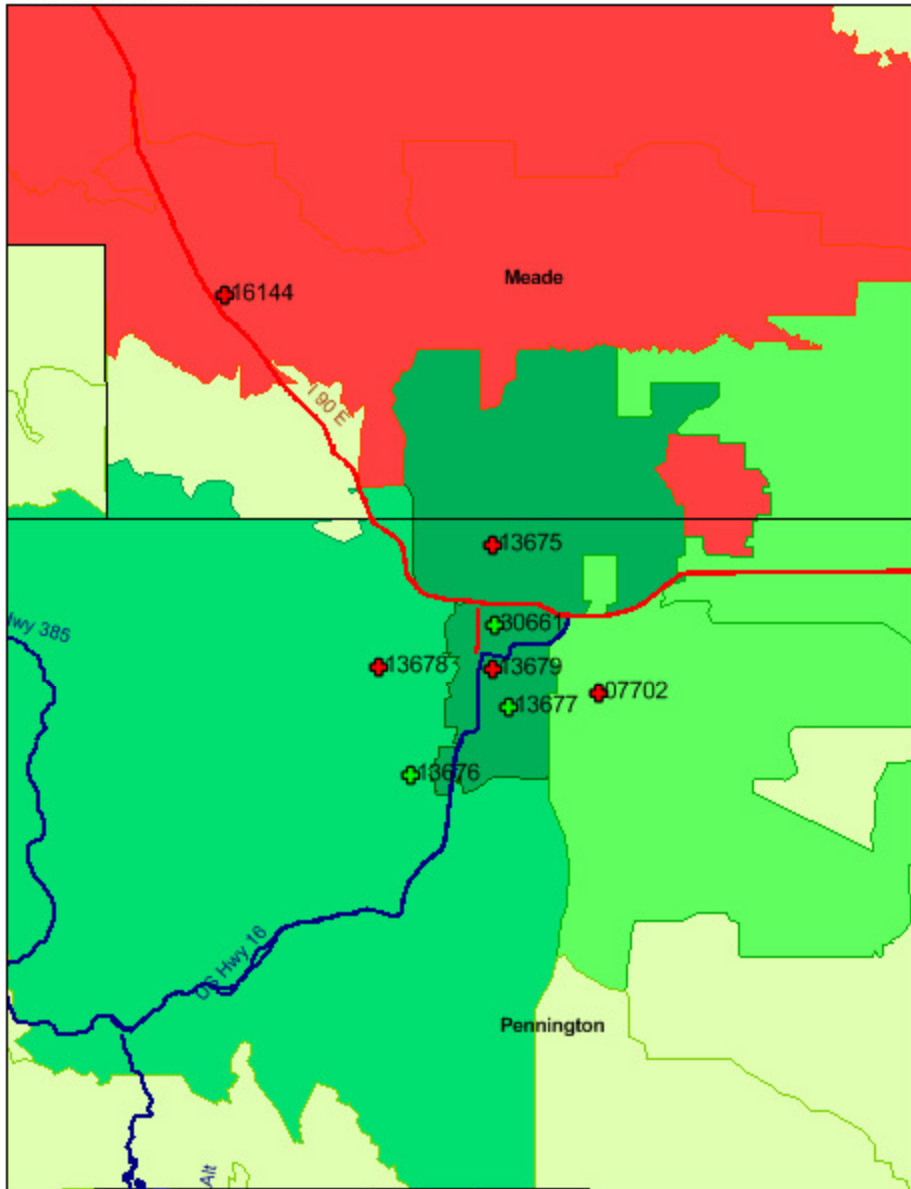

**Projected Change in Population from 2010 to 2015
by ZIP Codes and
Change in Congregation Average Attendance from 2005 to 2010
for the South Dakota Synod**

**Projected Change in Population from 2010 to 2015
by ZIP Codes and
Change in Congregation Average Attendance
from 2005 to 2010**

Rapid City, SD Area

Sioux Falls, SD Area