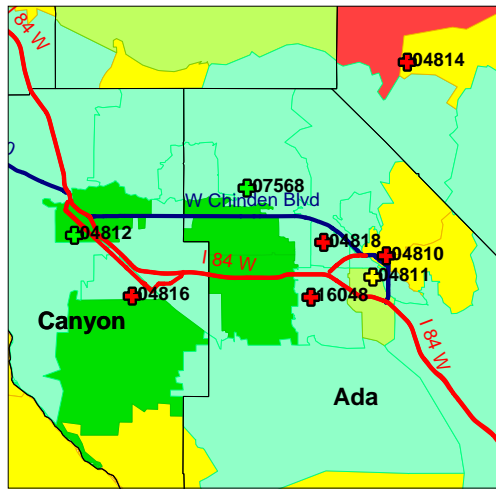

**Projected Change in Population  
from 2010 to 2015  
by ZIP Codes and  
Change in  
Congregation Average Attendance  
from 2005 and 2010 for the  
Eastern Washington-Idaho Synod**

Boise, ID Area

Spokane, WA Area