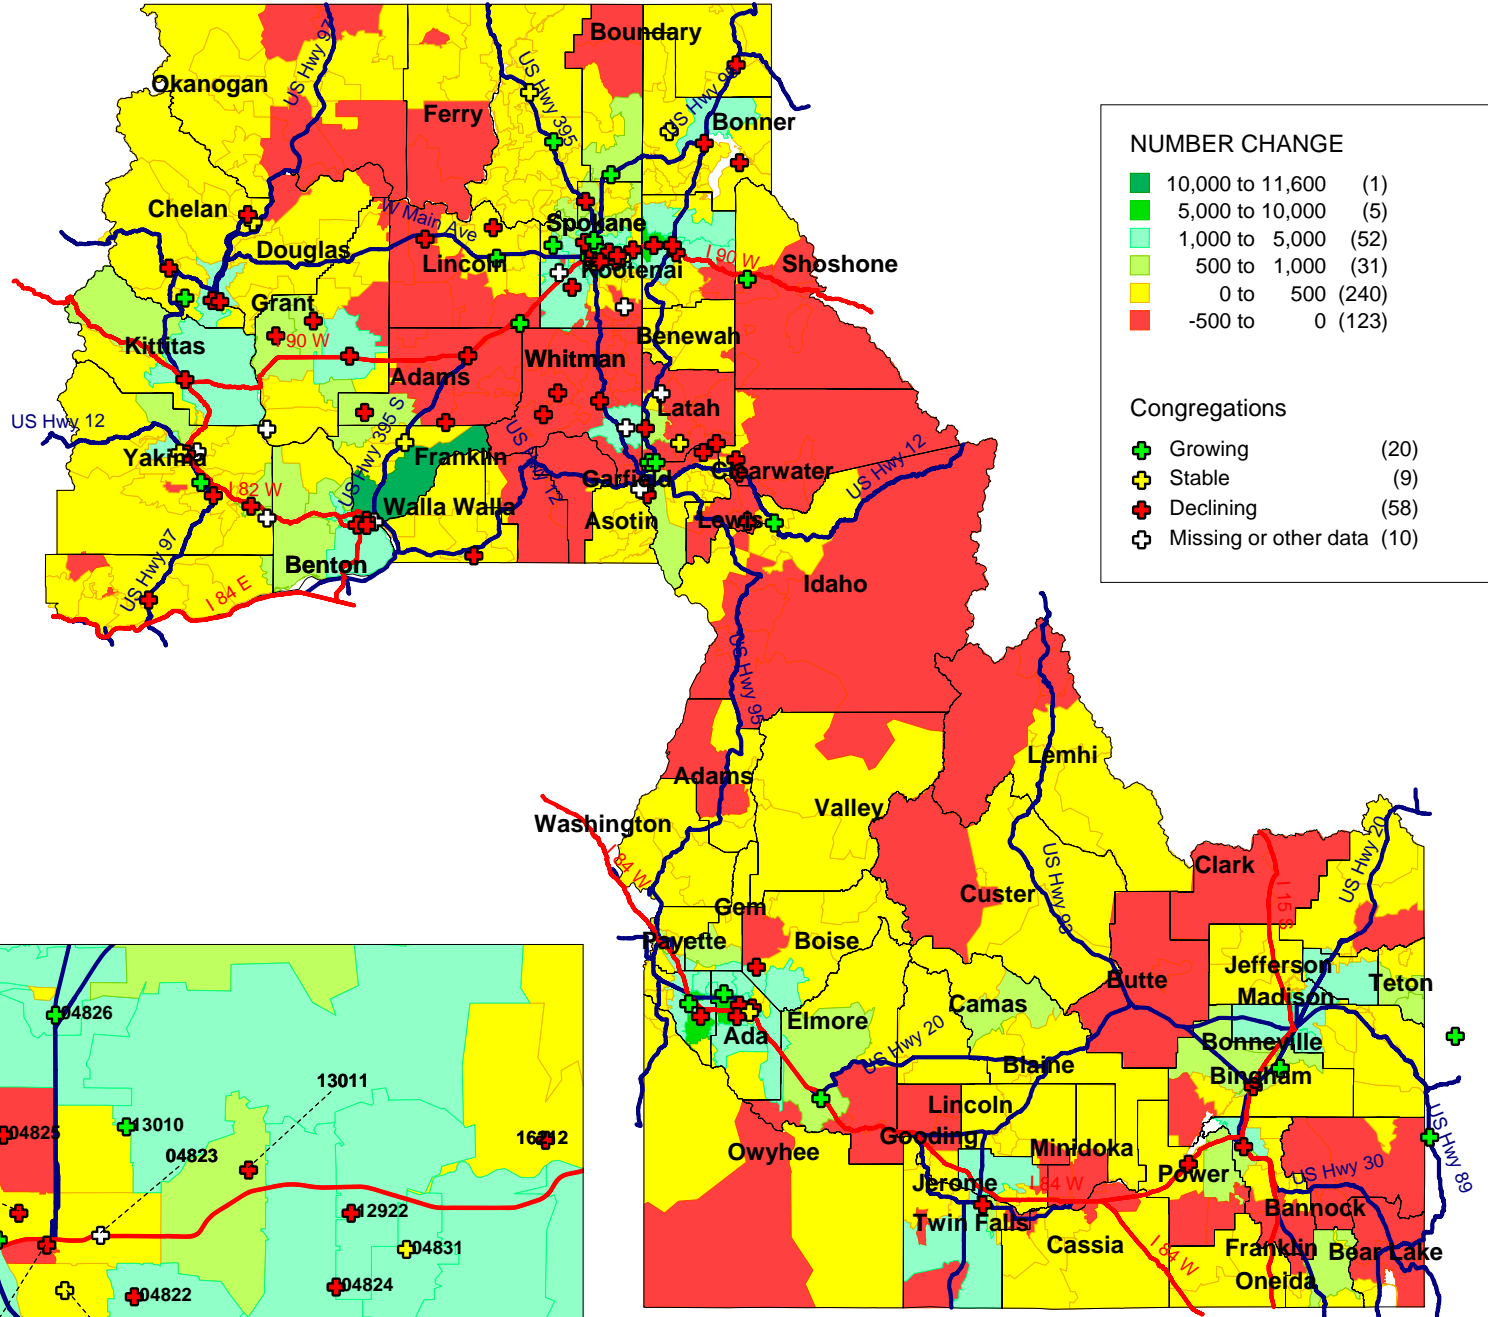

**Projected Change in Population  
from 2010 to 2015  
by ZIP Codes and  
Change in  
Congregation Average Attendance  
from 2005 and 2010 for the  
Eastern Washington-Idaho Synod**

Boise, ID Area

Spokane, WA Area